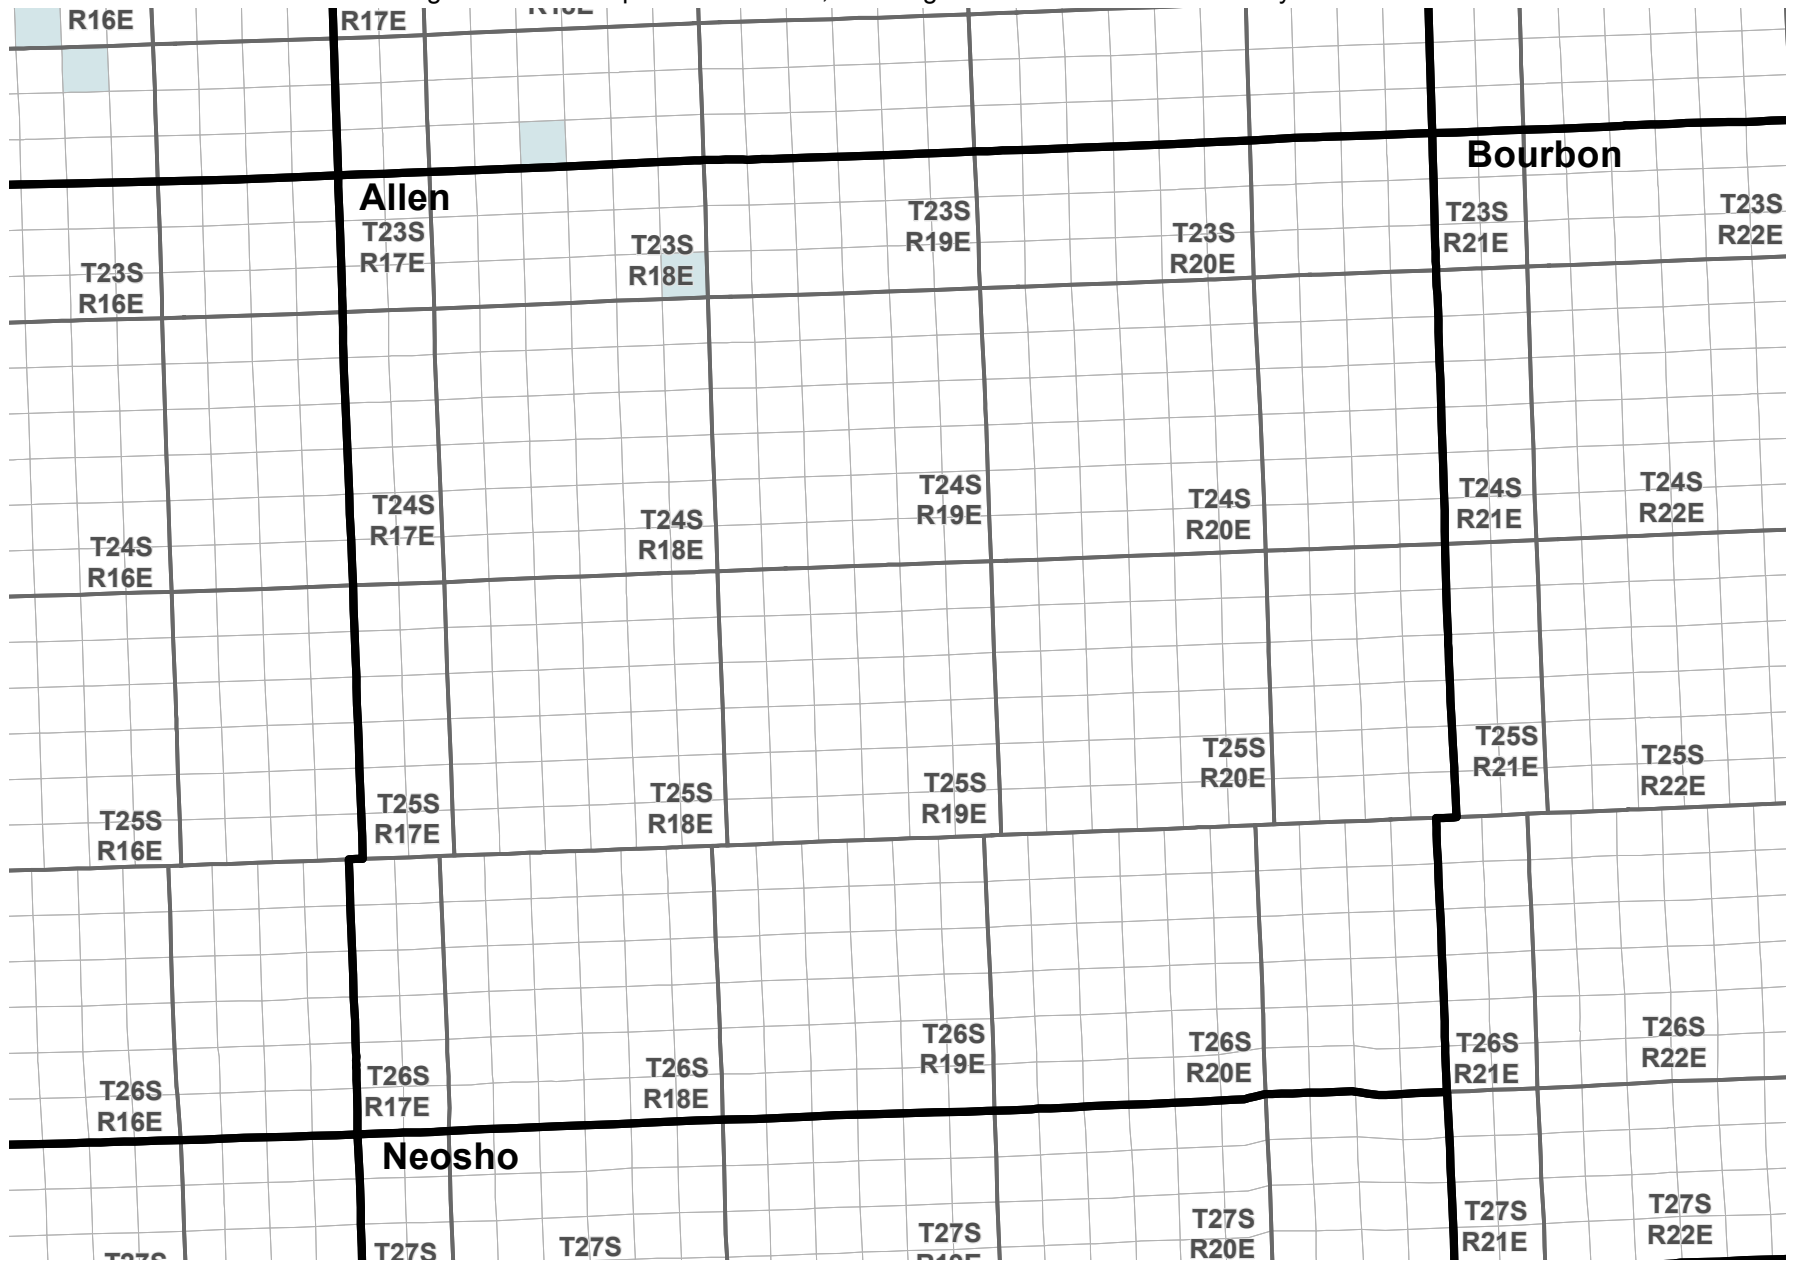

Reported Groundwater Use

Average 2003-2012 reported water use, annual groundwater diversion totals by section

Average reported water use (Acre-Feet)

Kansas Department of Agriculture
Division of Water Resources
February 16, 2016