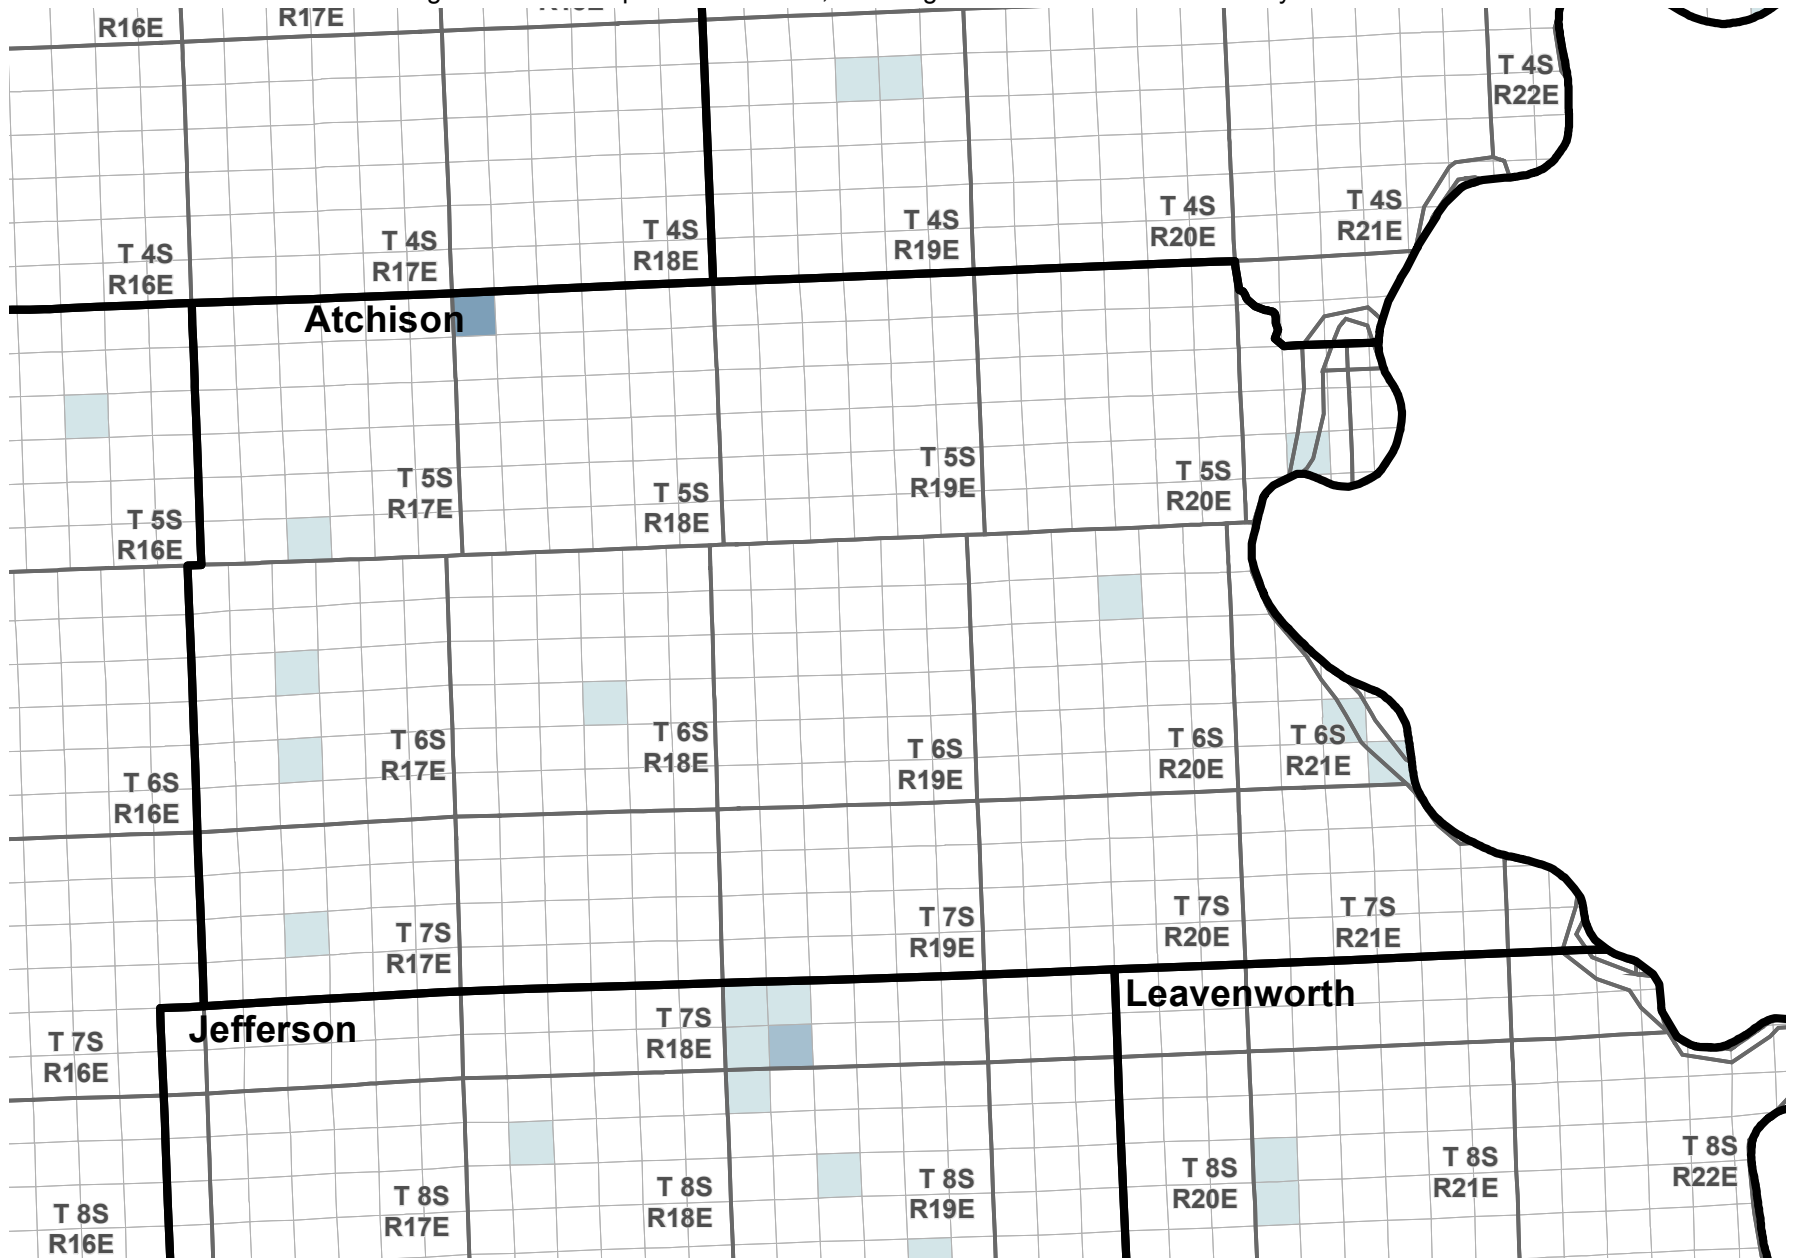

# Reported Groundwater Use

Average 2003-2012 reported water use, annual groundwater diversion totals by section

## Average reported water use (Acre-Feet)

Kansas Department of Agriculture  
Division of Water Resources  
February 16, 2016