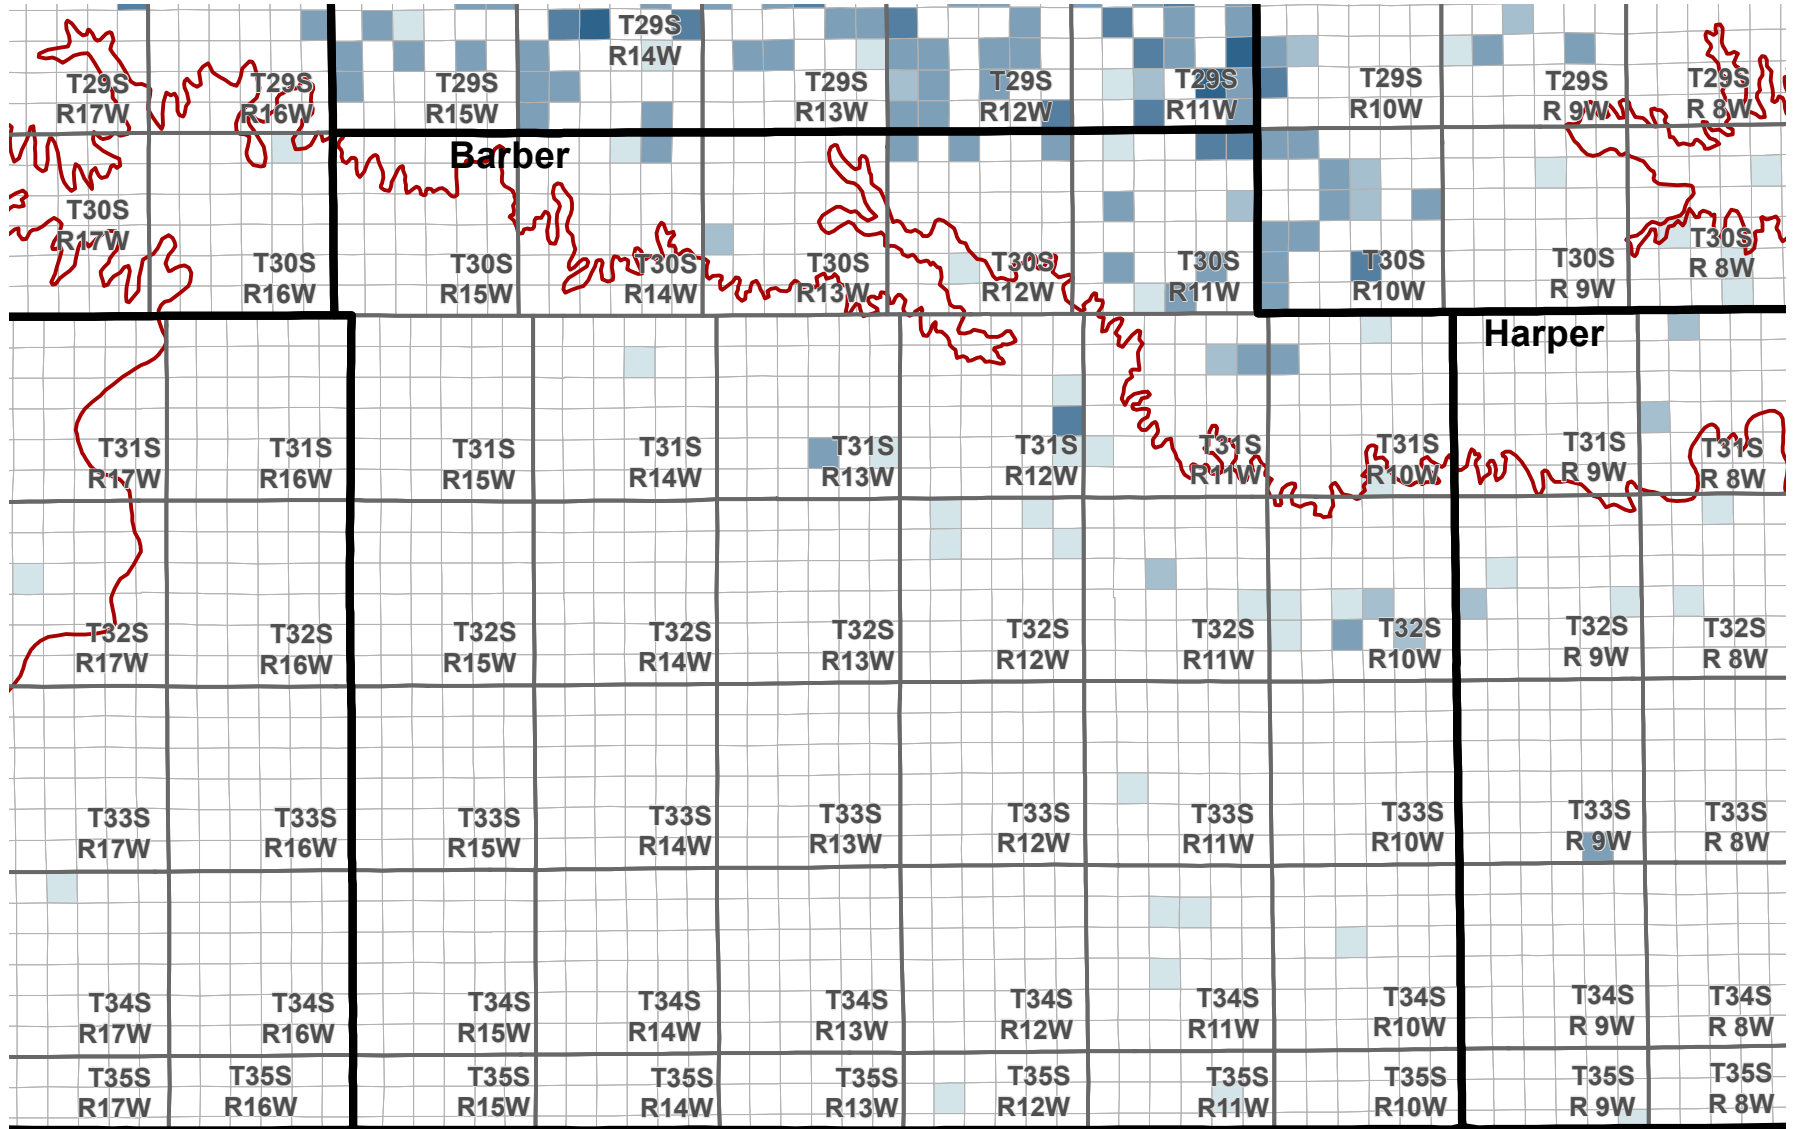

Reported Groundwater Use

Average 2003-2012 reported water use, annual groundwater diversion totals by section

Average reported water use (Acre-Feet)

Kansas Department of Agriculture
 Division of Water Resources
 February 16, 2016