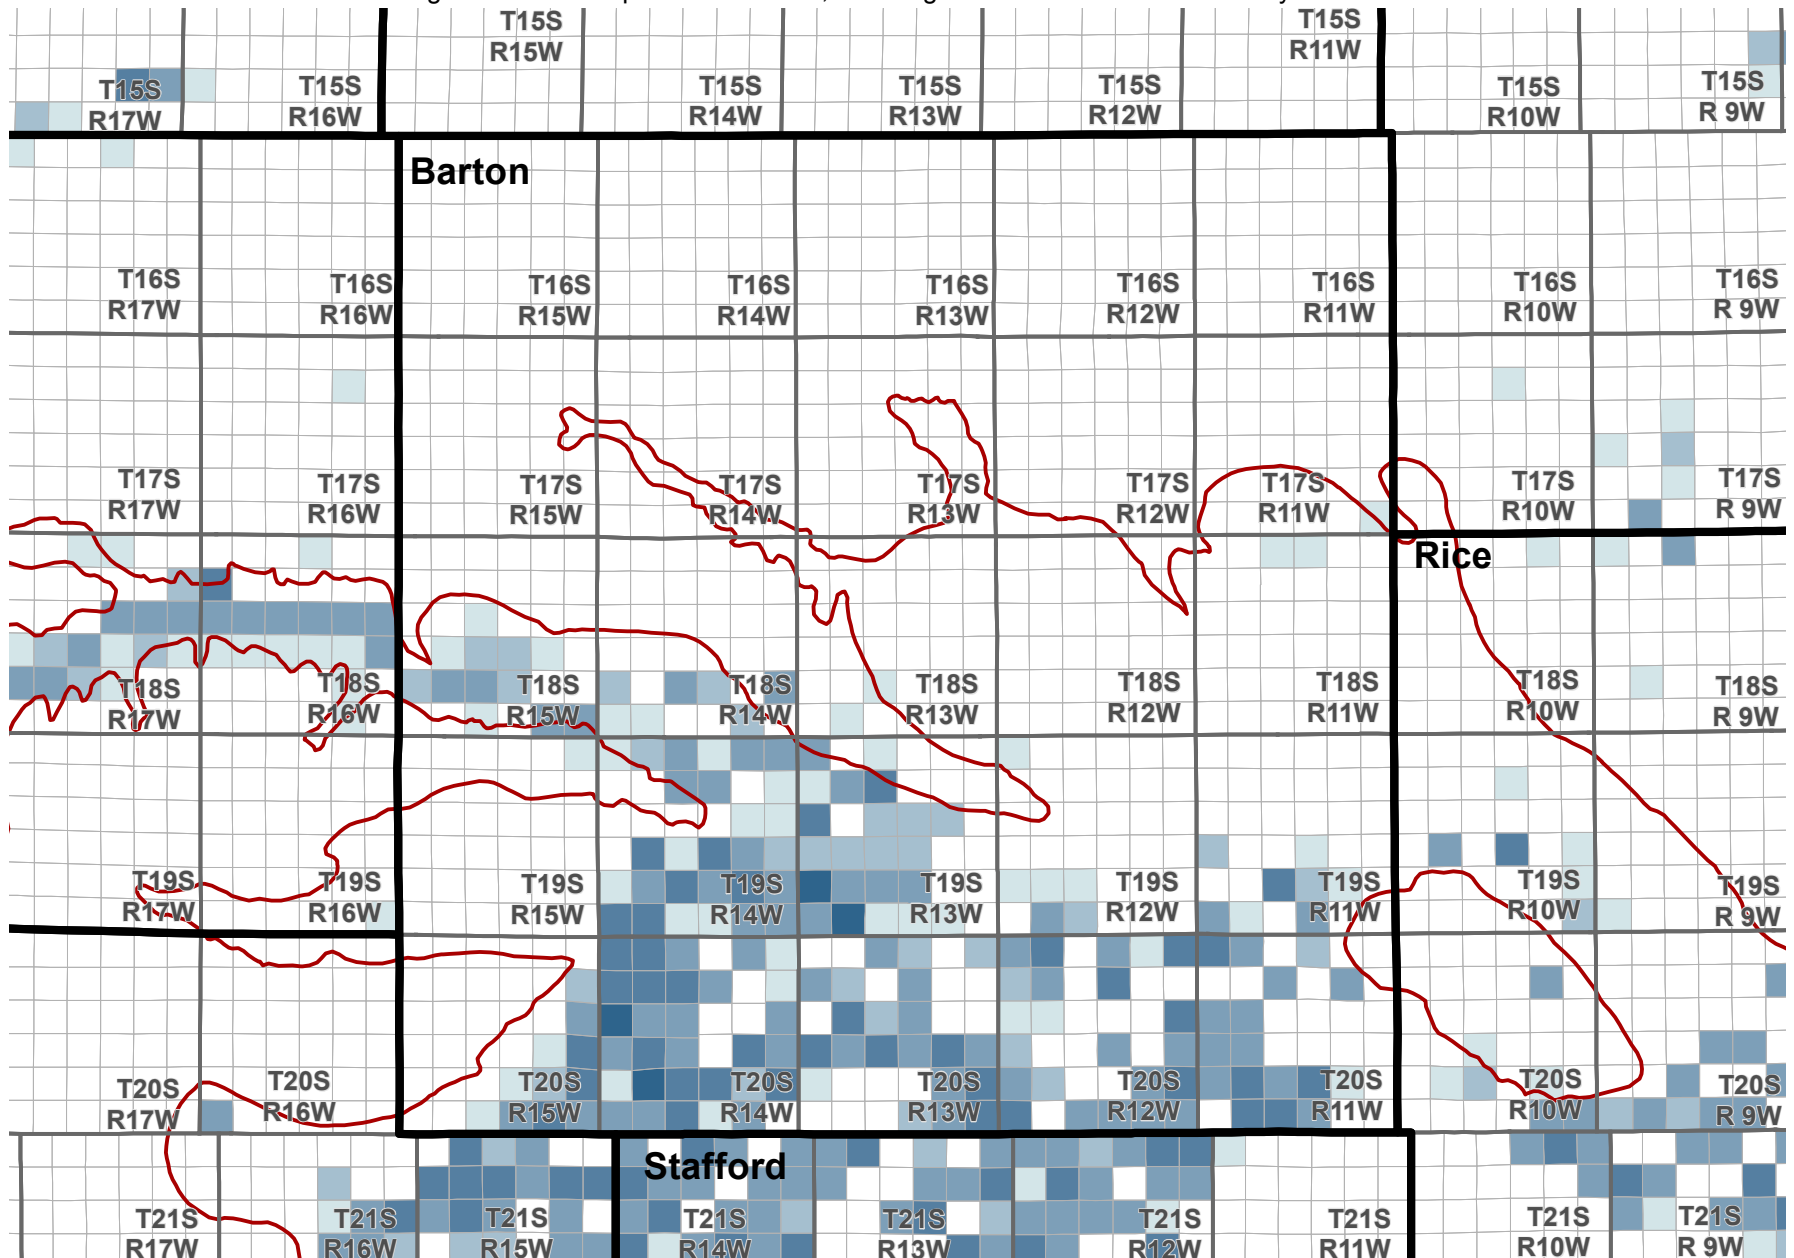

# Reported Groundwater Use

Average 2003-2012 reported water use, annual groundwater diversion totals by section

## Average reported water use (Acre-Feet)

0 5 10 Miles

Kansas Department of Agriculture  
Division of Water Resources  
February 16, 2016