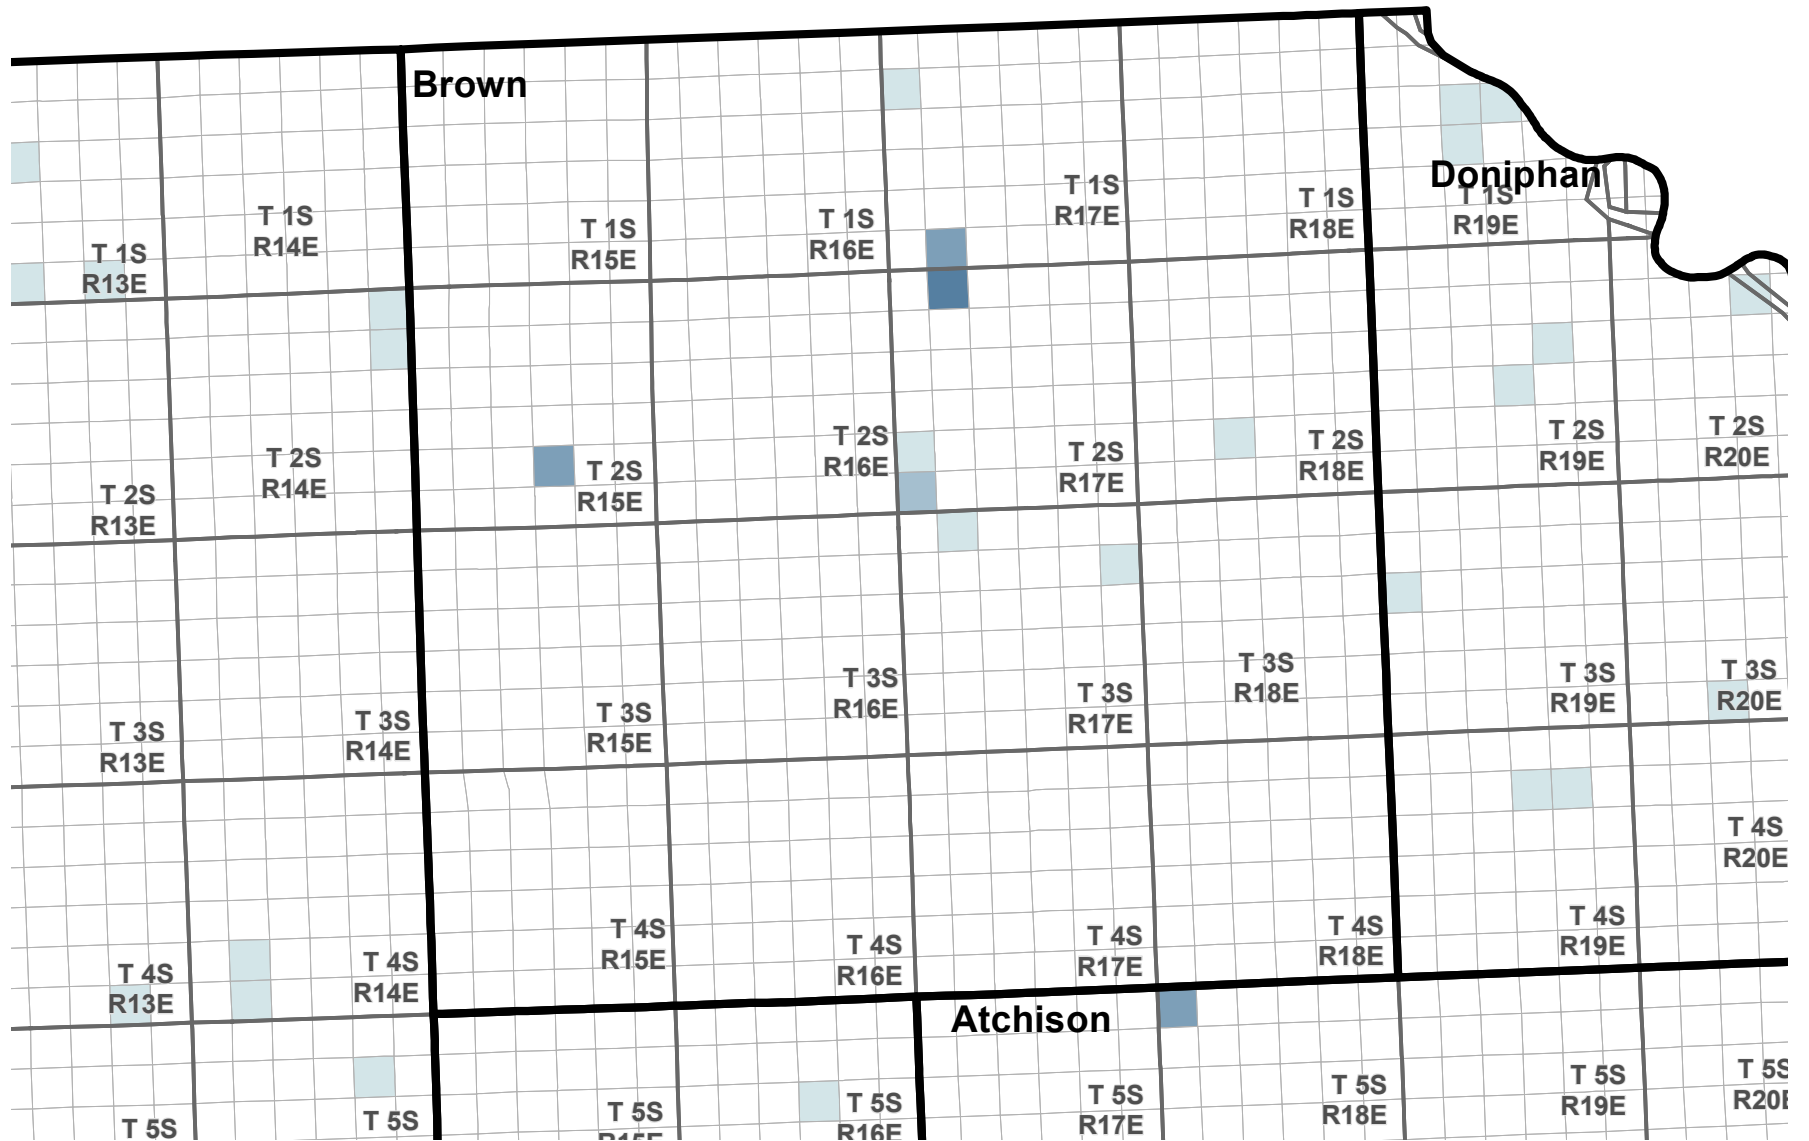

# Reported Groundwater Use

Average 2003-2012 reported water use, annual groundwater diversion totals by section

## Average reported water use (Acre-Feet)

Kansas Department of Agriculture  
Division of Water Resources  
February 16, 2016