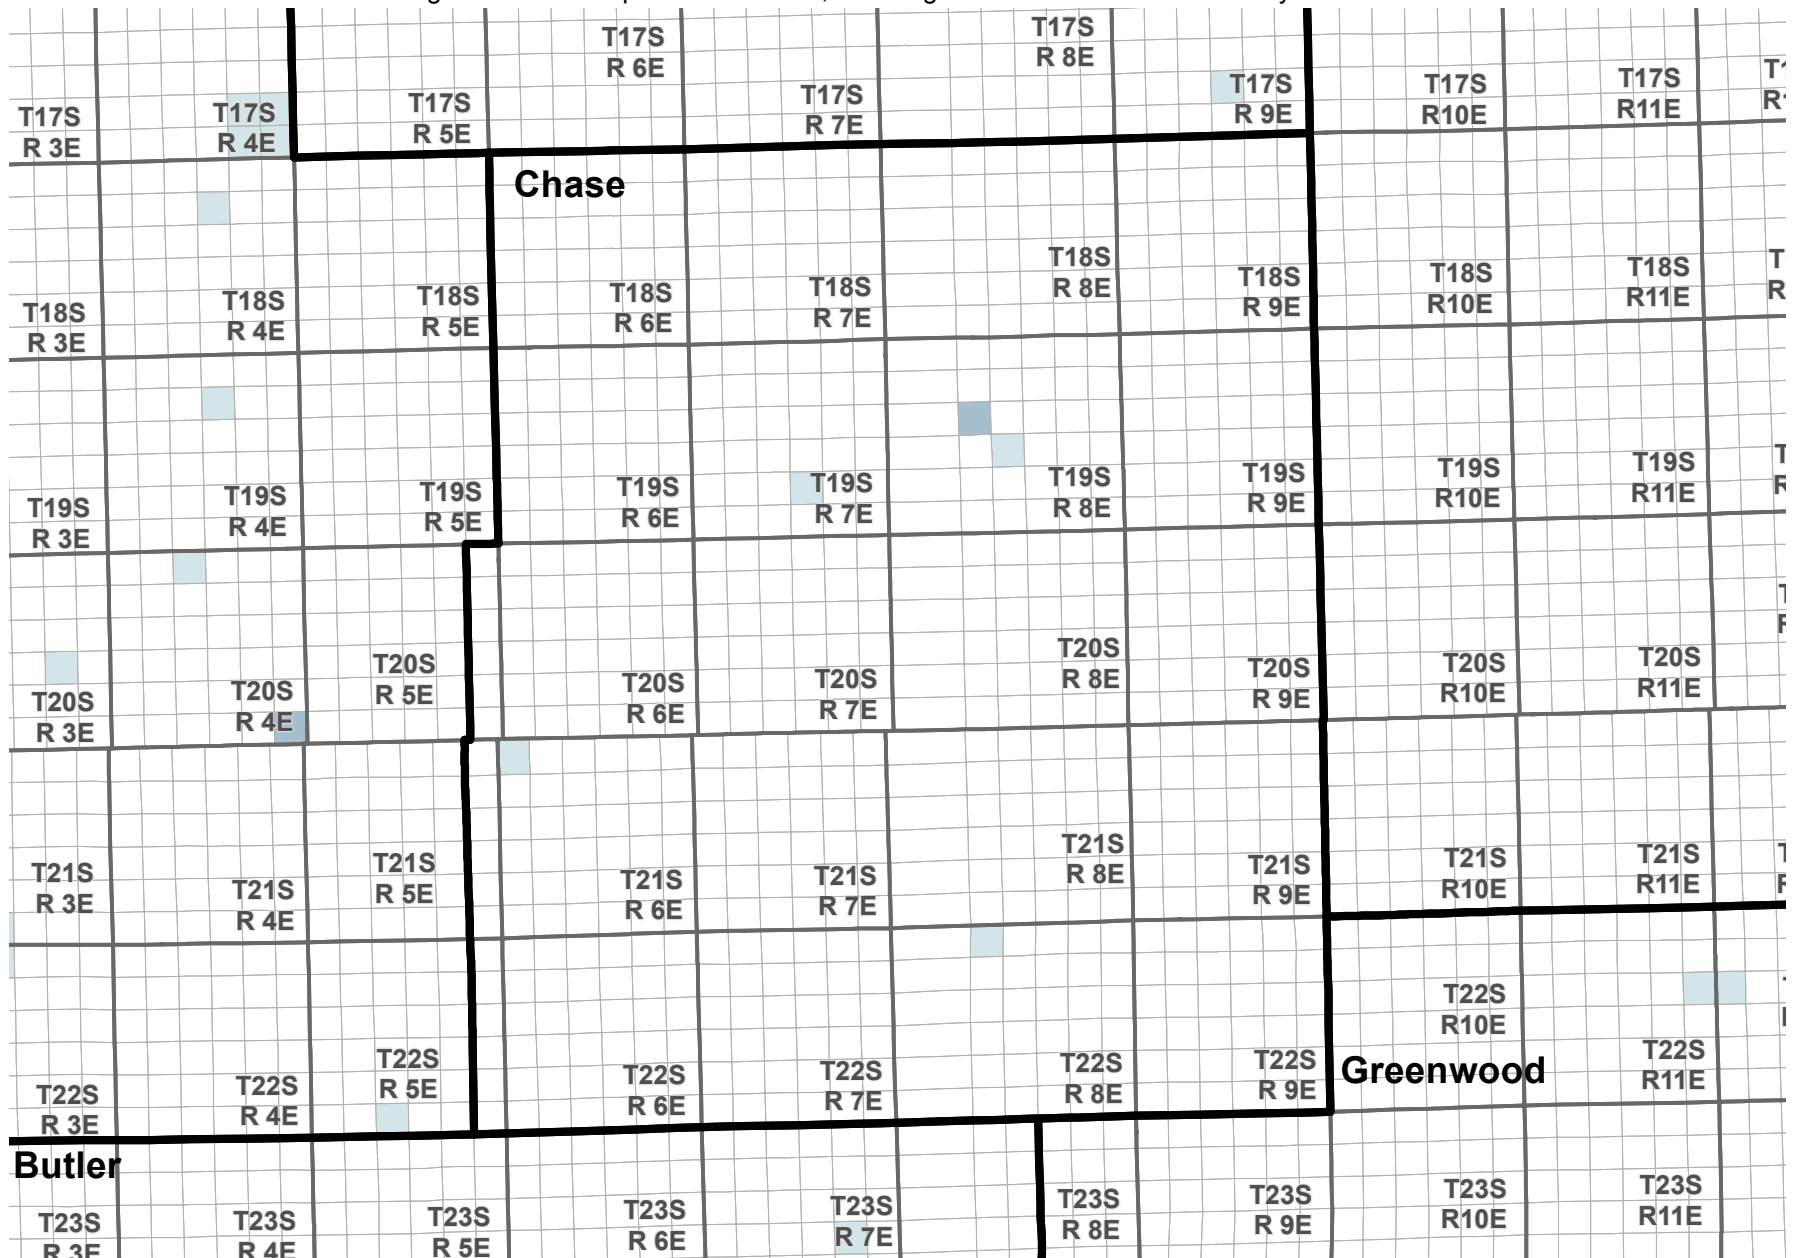

Reported Groundwater Use

Average 2003-2012 reported water use, annual groundwater diversion totals by section

Average reported water use (Acre-Feet)

Kansas Department of Agriculture
Division of Water Resources
February 16, 2016