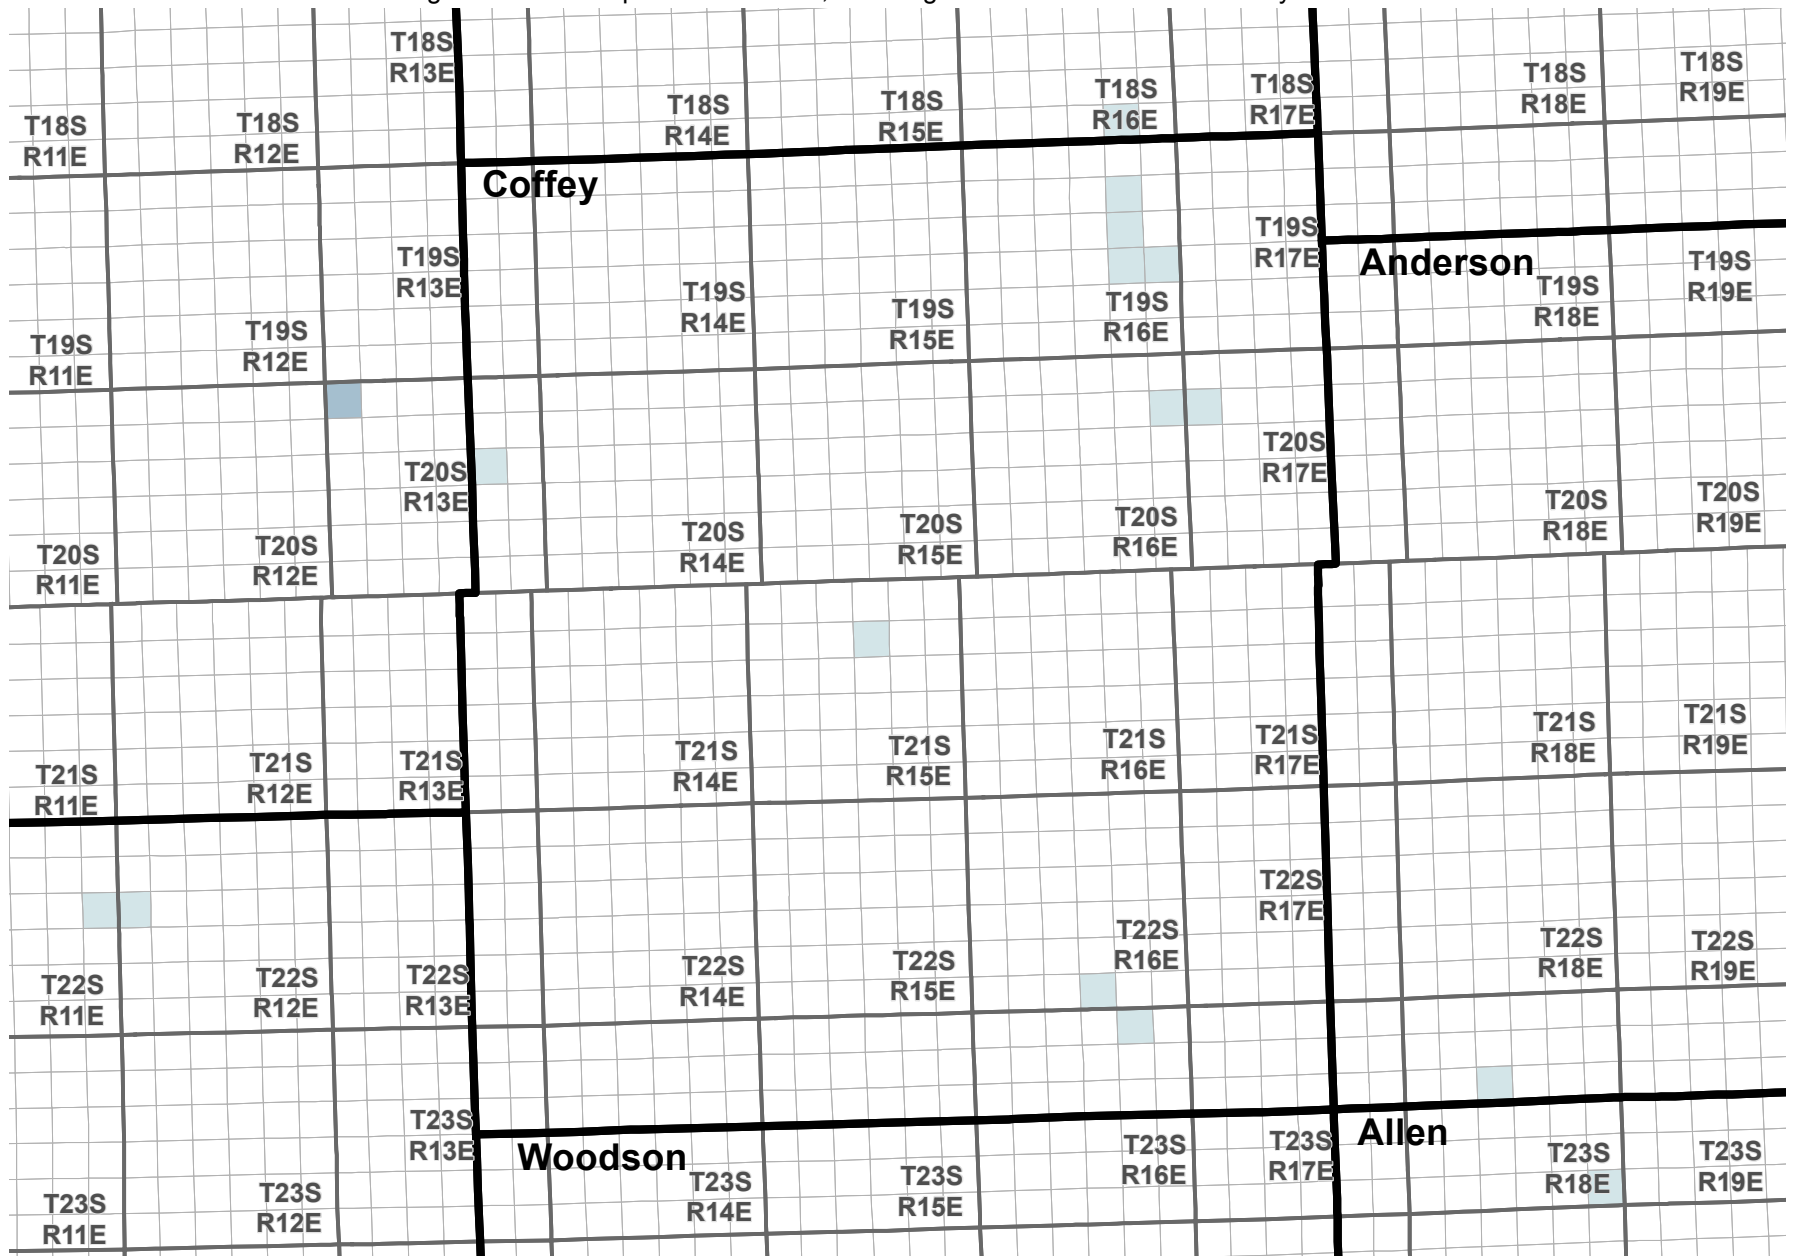

# Reported Groundwater Use

Average 2003-2012 reported water use, annual groundwater diversion totals by section

Average reported water use (Acre-Feet)

Kansas Department of Agriculture  
Division of Water Resources  
February 16, 2016