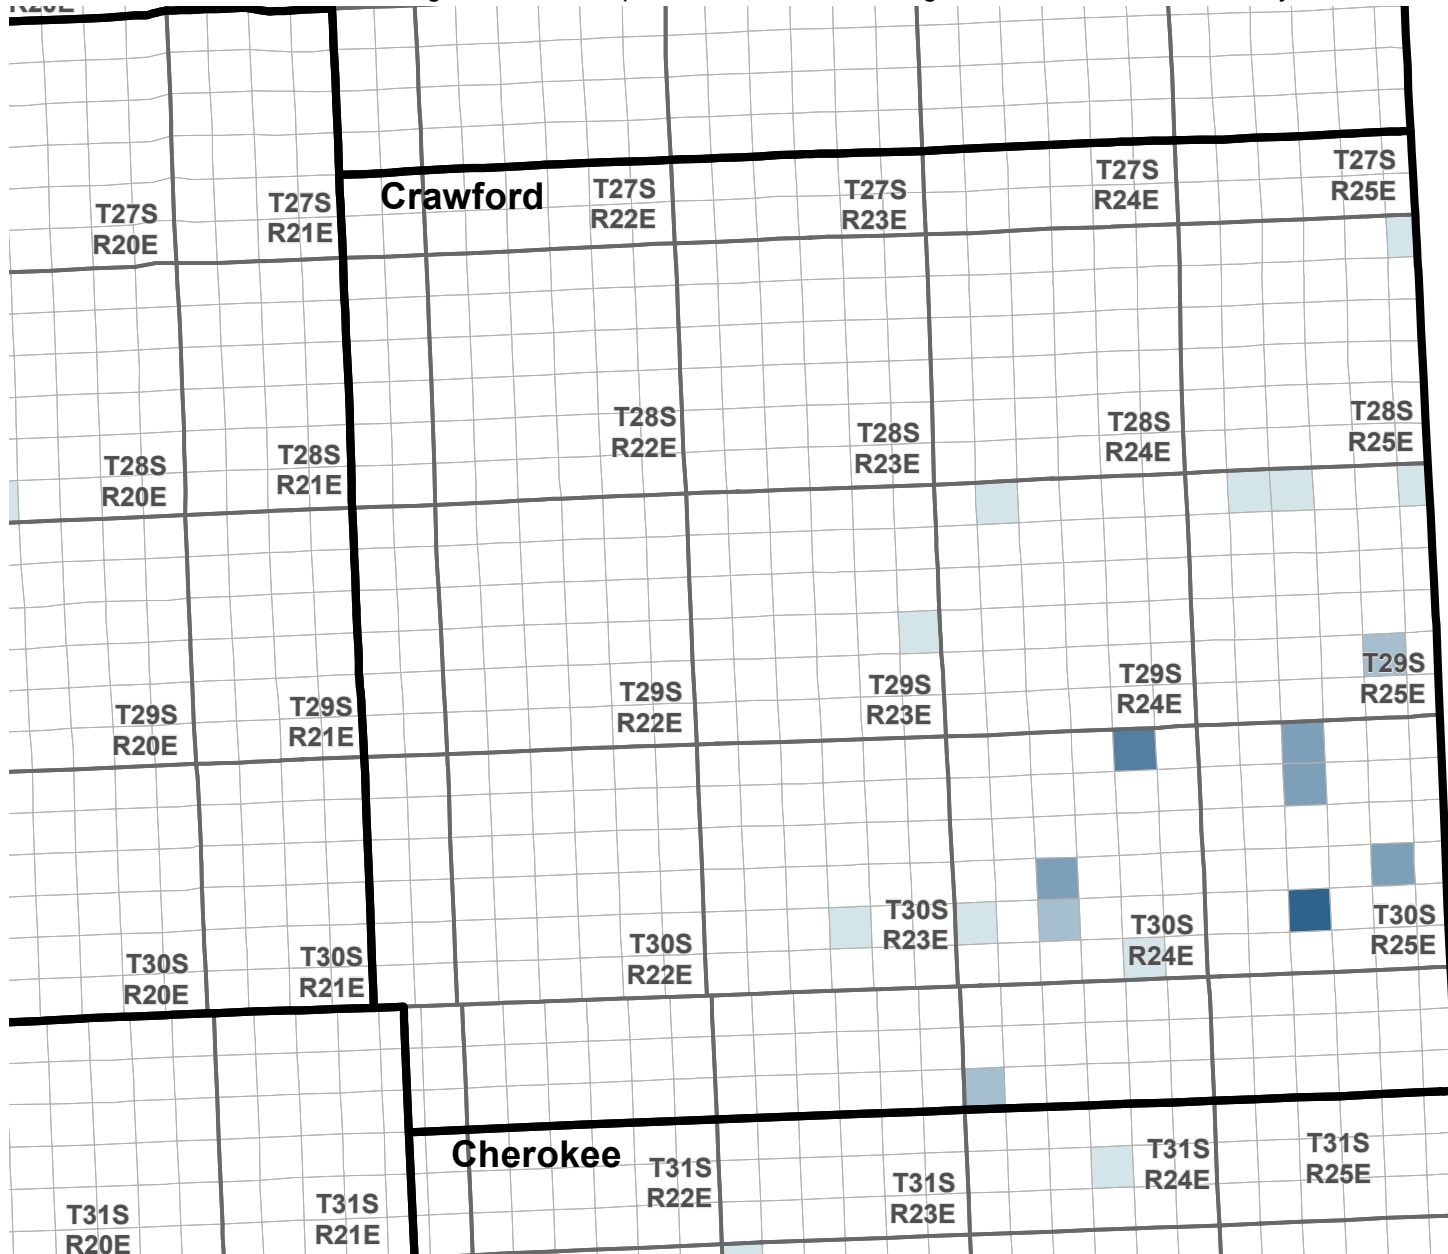

Reported Groundwater Use

Average 2003-2012 reported water use, annual groundwater diversion totals by section

Average reported water use (Acre-Feet)

Kansas Department of Agriculture
Division of Water Resources
February 16, 2016