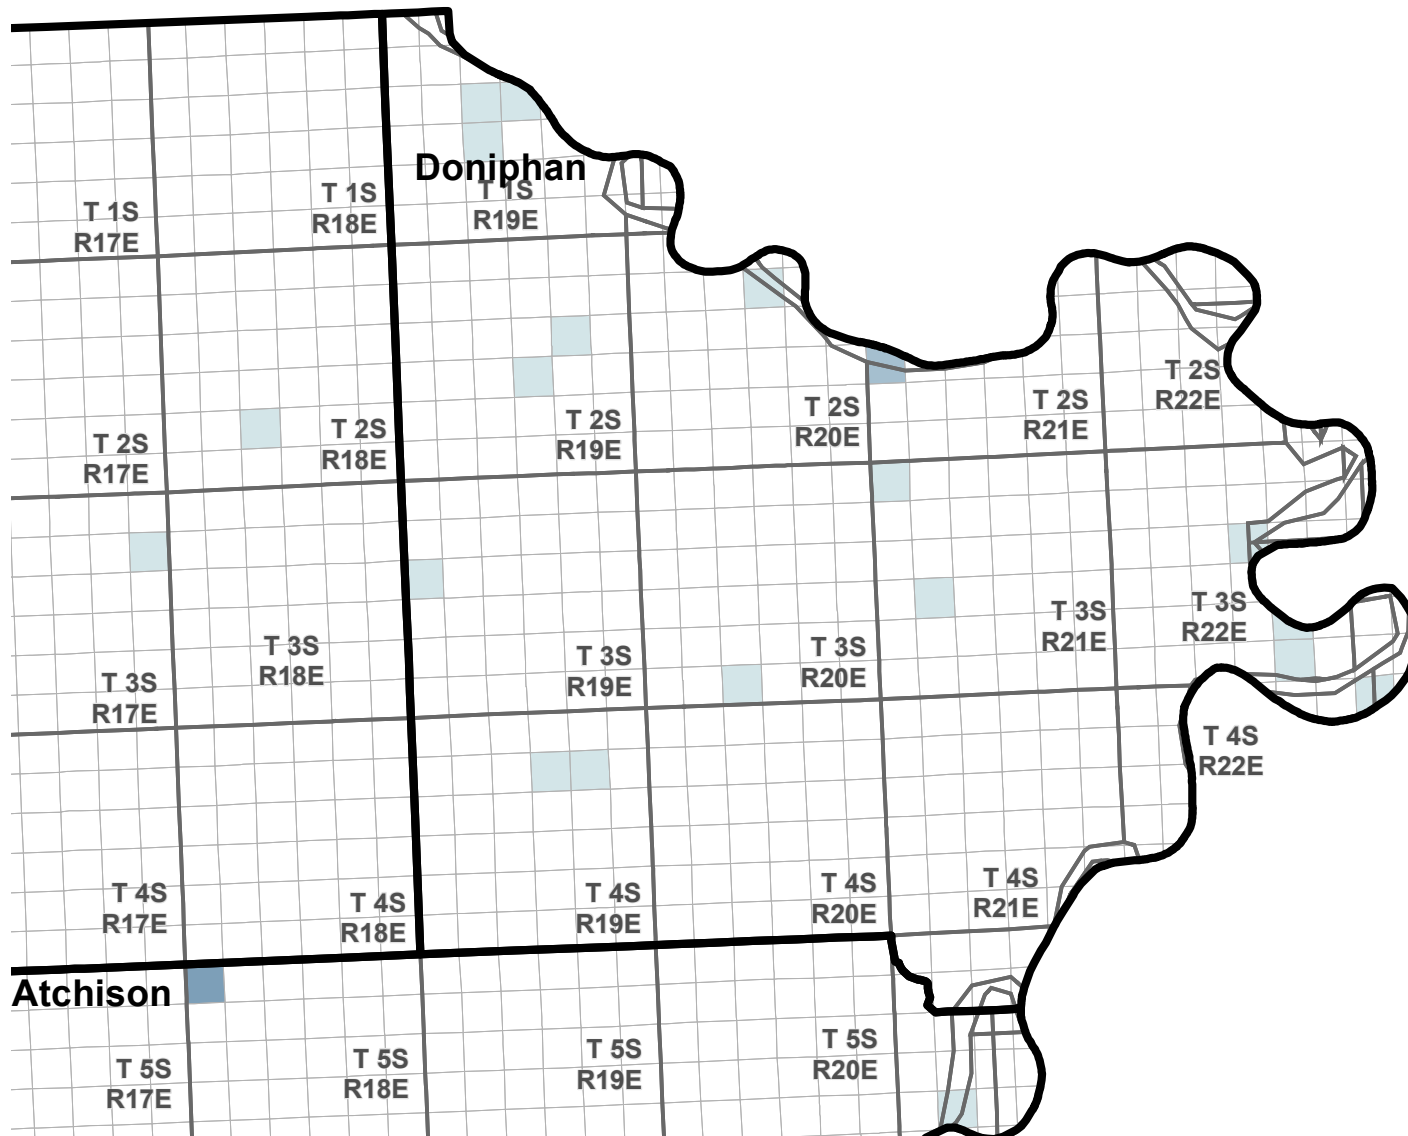

# Reported Groundwater Use

Average 2003-2012 reported water use, annual groundwater diversion totals by section

## Average reported water use (Acre-Feet)

Kansas Department of Agriculture  
Division of Water Resources  
February 16, 2016