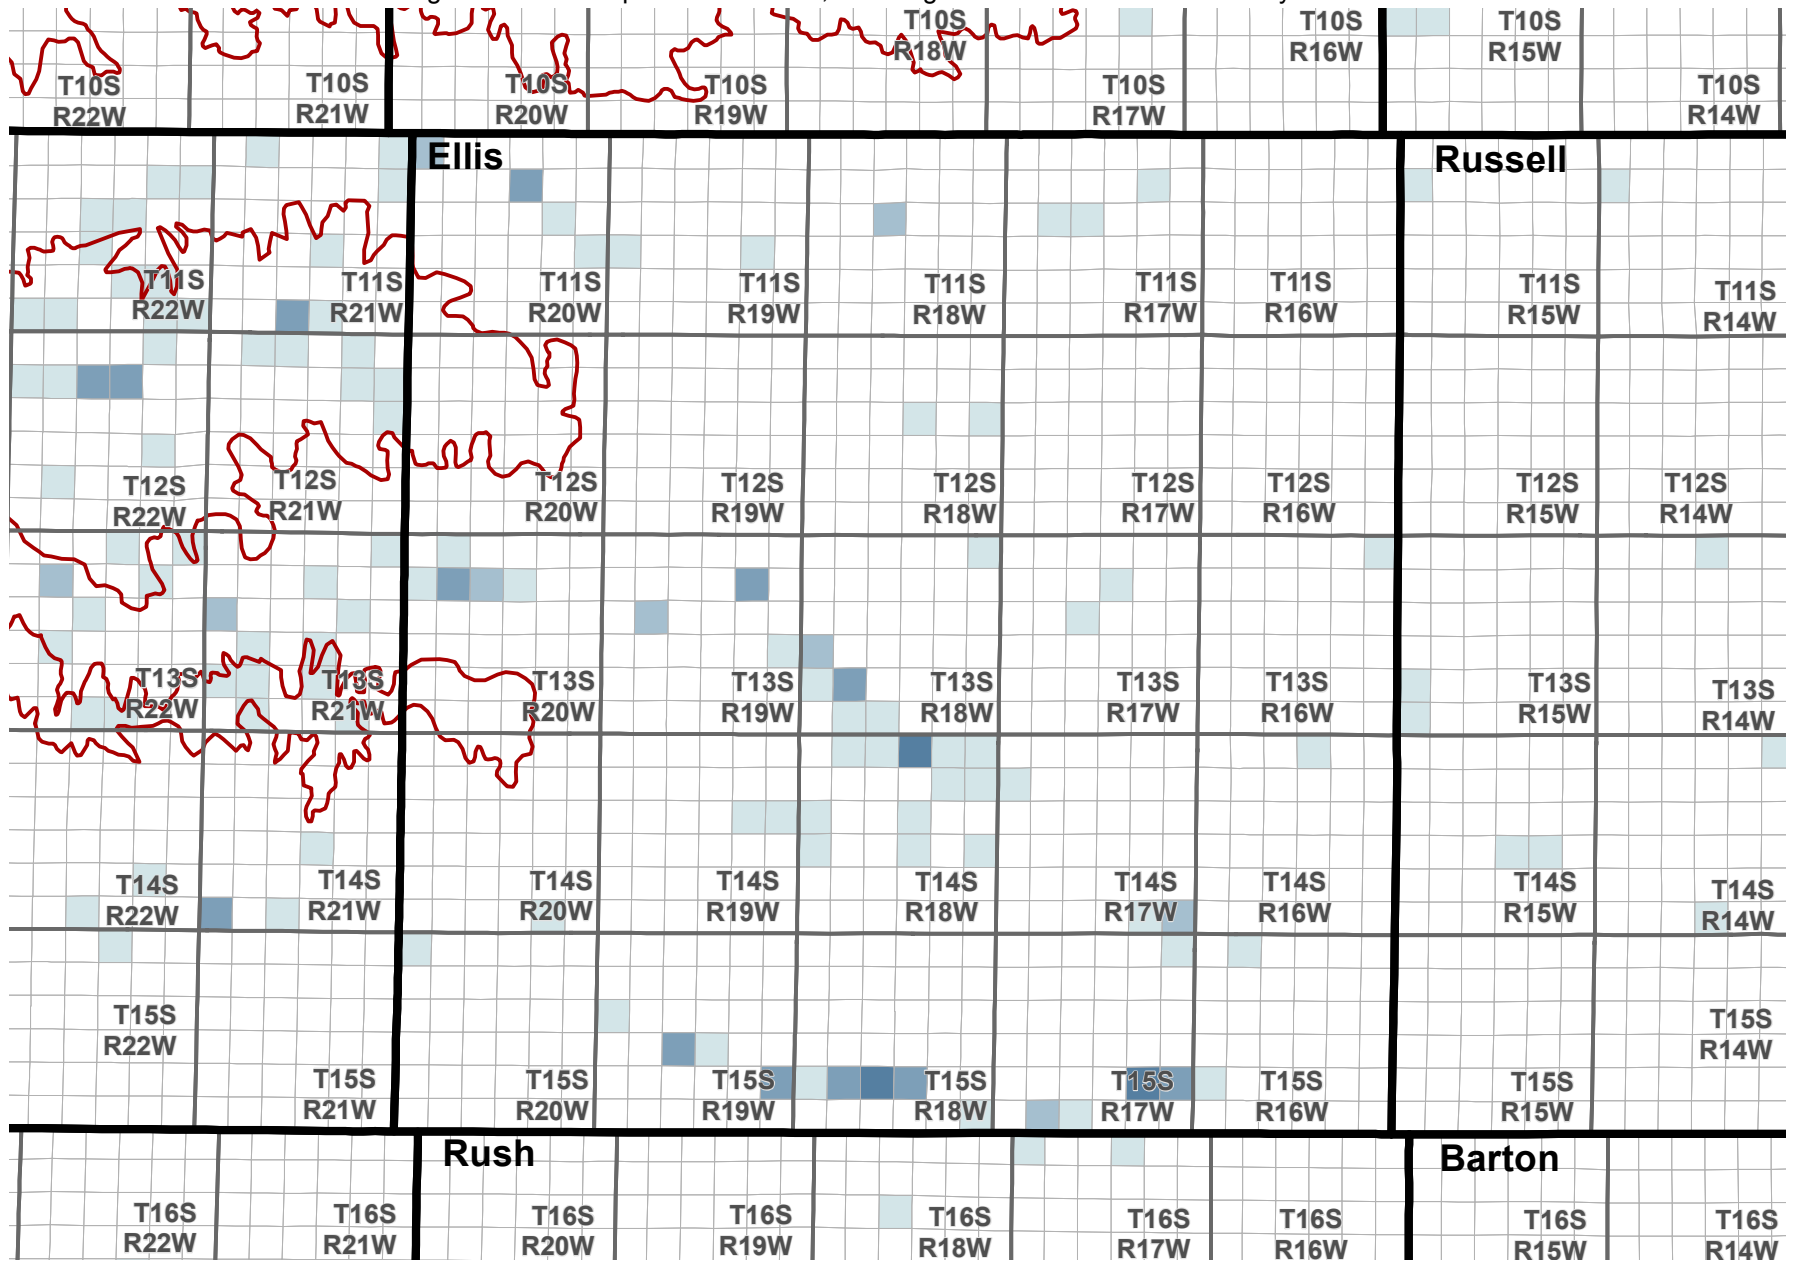

Reported Groundwater Use

Average 2003-2012 reported water use, annual groundwater diversion totals by section

Average reported water use (Acre-Feet)

0 5 10 Miles

Kansas Department of Agriculture
Division of Water Resources
February 16, 2016