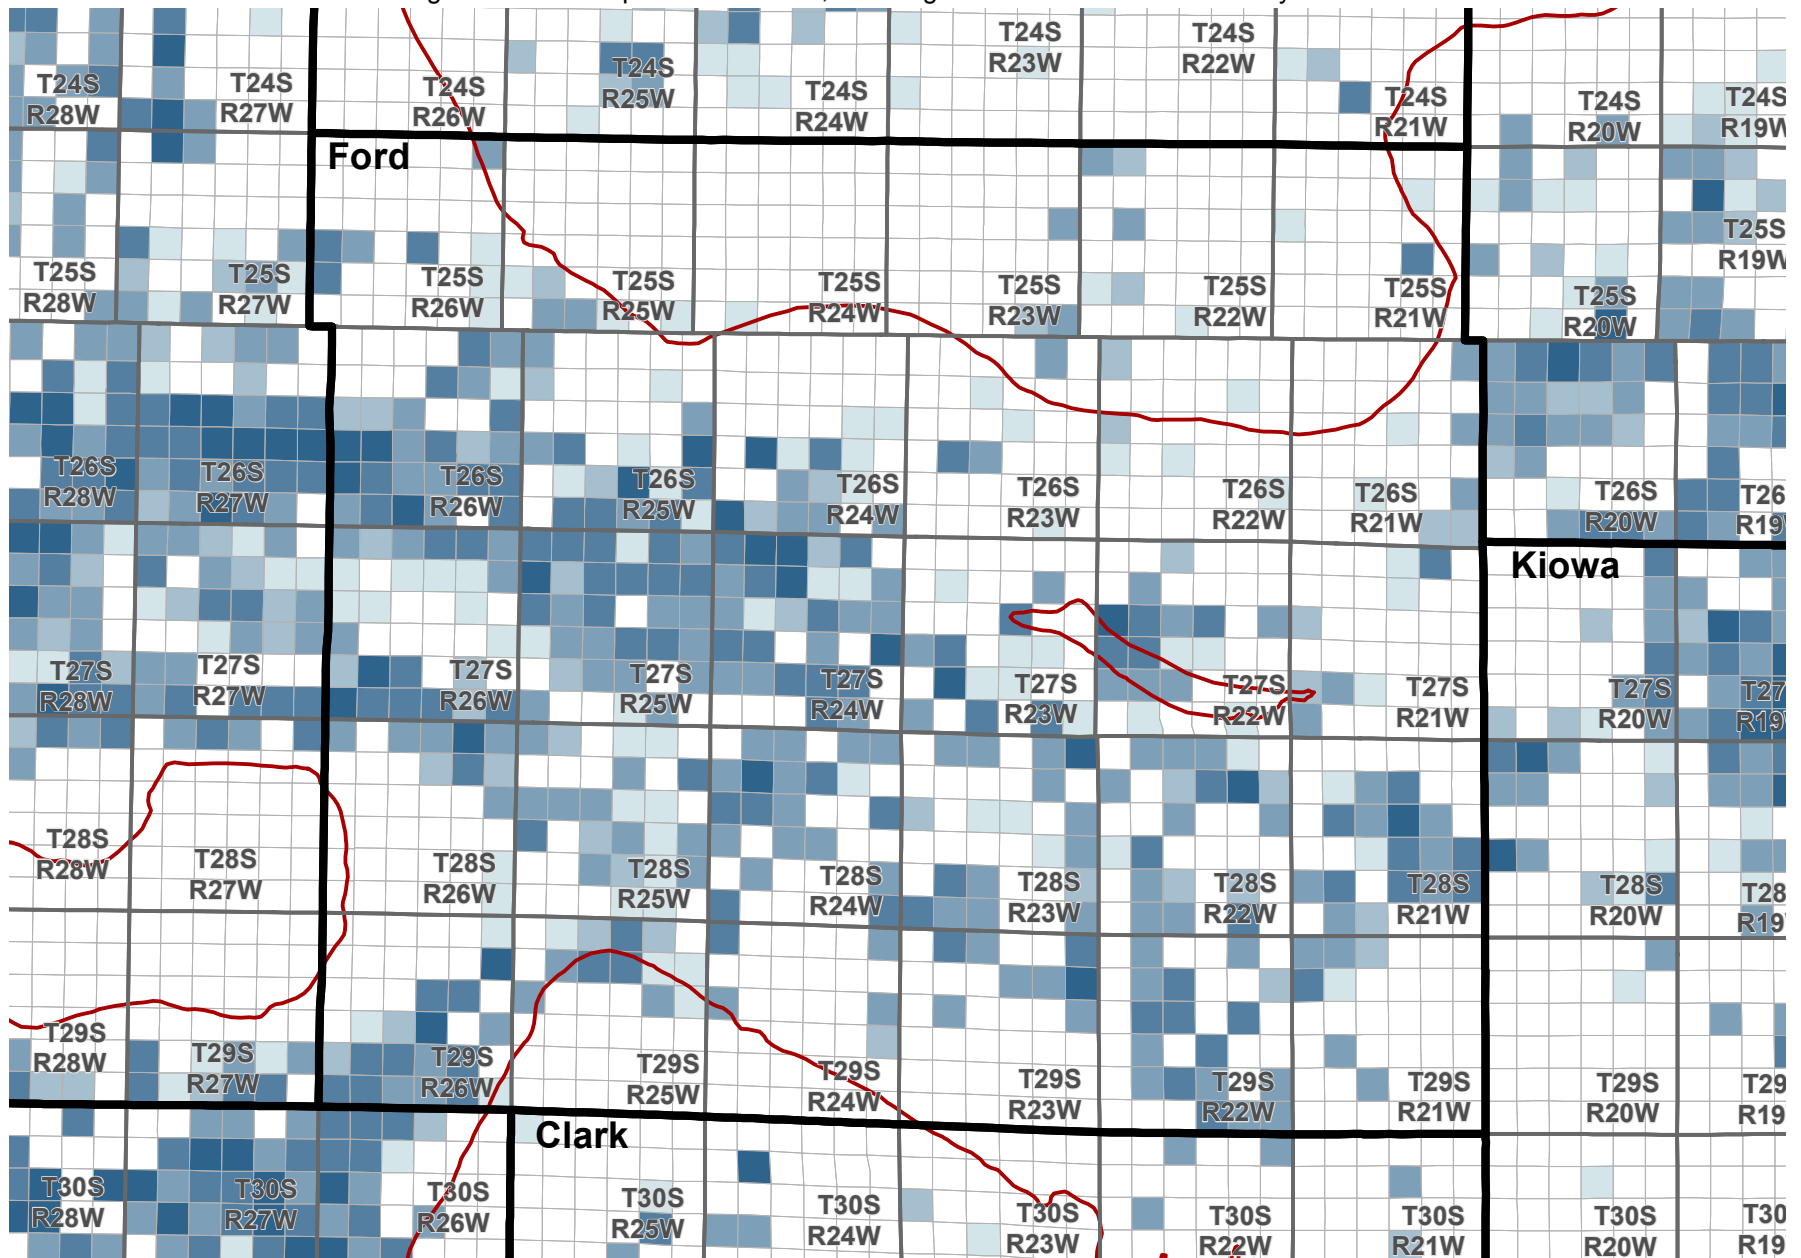

Reported Groundwater Use

Average 2003-2012 reported water use, annual groundwater diversion totals by section

Average reported water use (Acre-Feet)

Kansas Department of Agriculture
Division of Water Resources
February 16, 2016