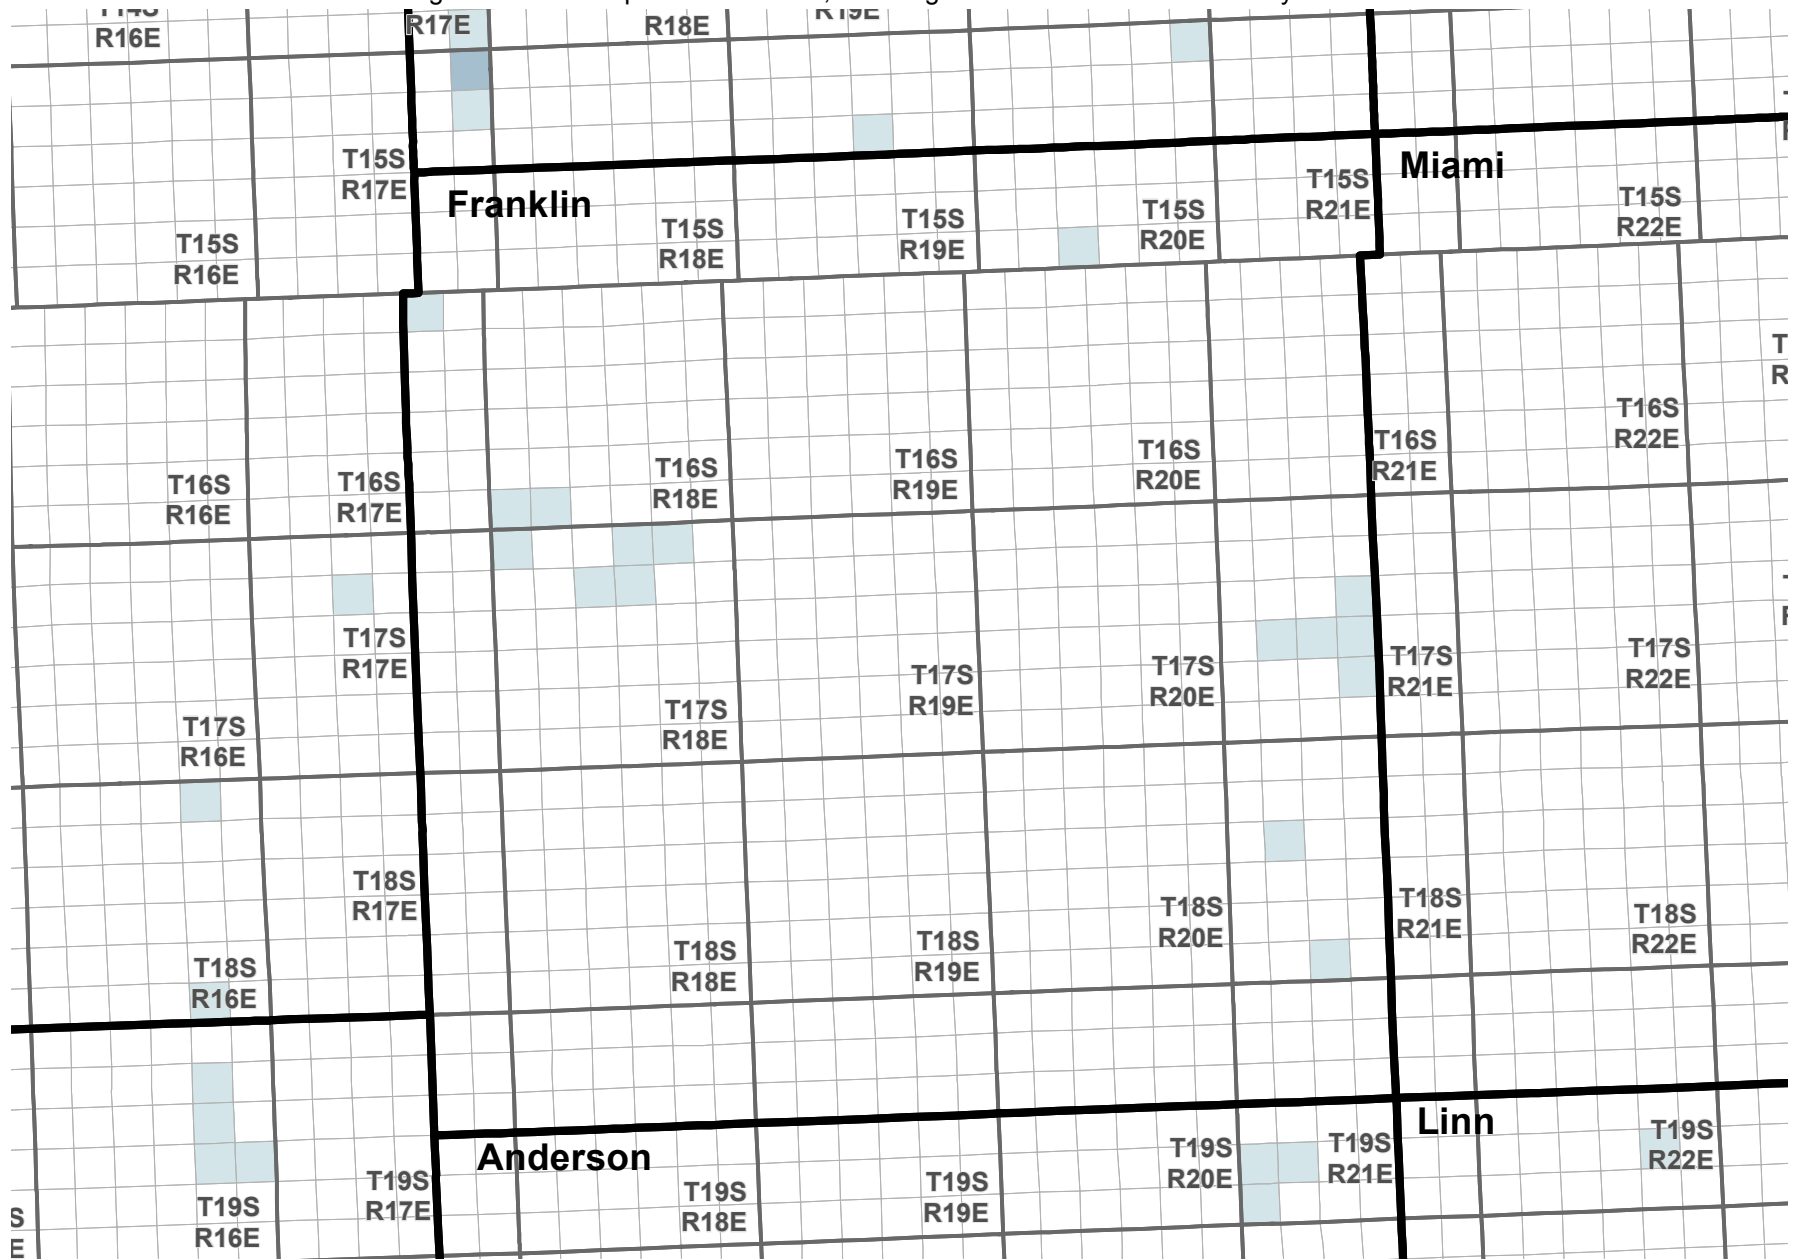

Reported Groundwater Use

Average 2003-2012 reported water use, annual groundwater diversion totals by section

Average reported water use (Acre-Feet)

Kansas Department of Agriculture
Division of Water Resources
February 16, 2016