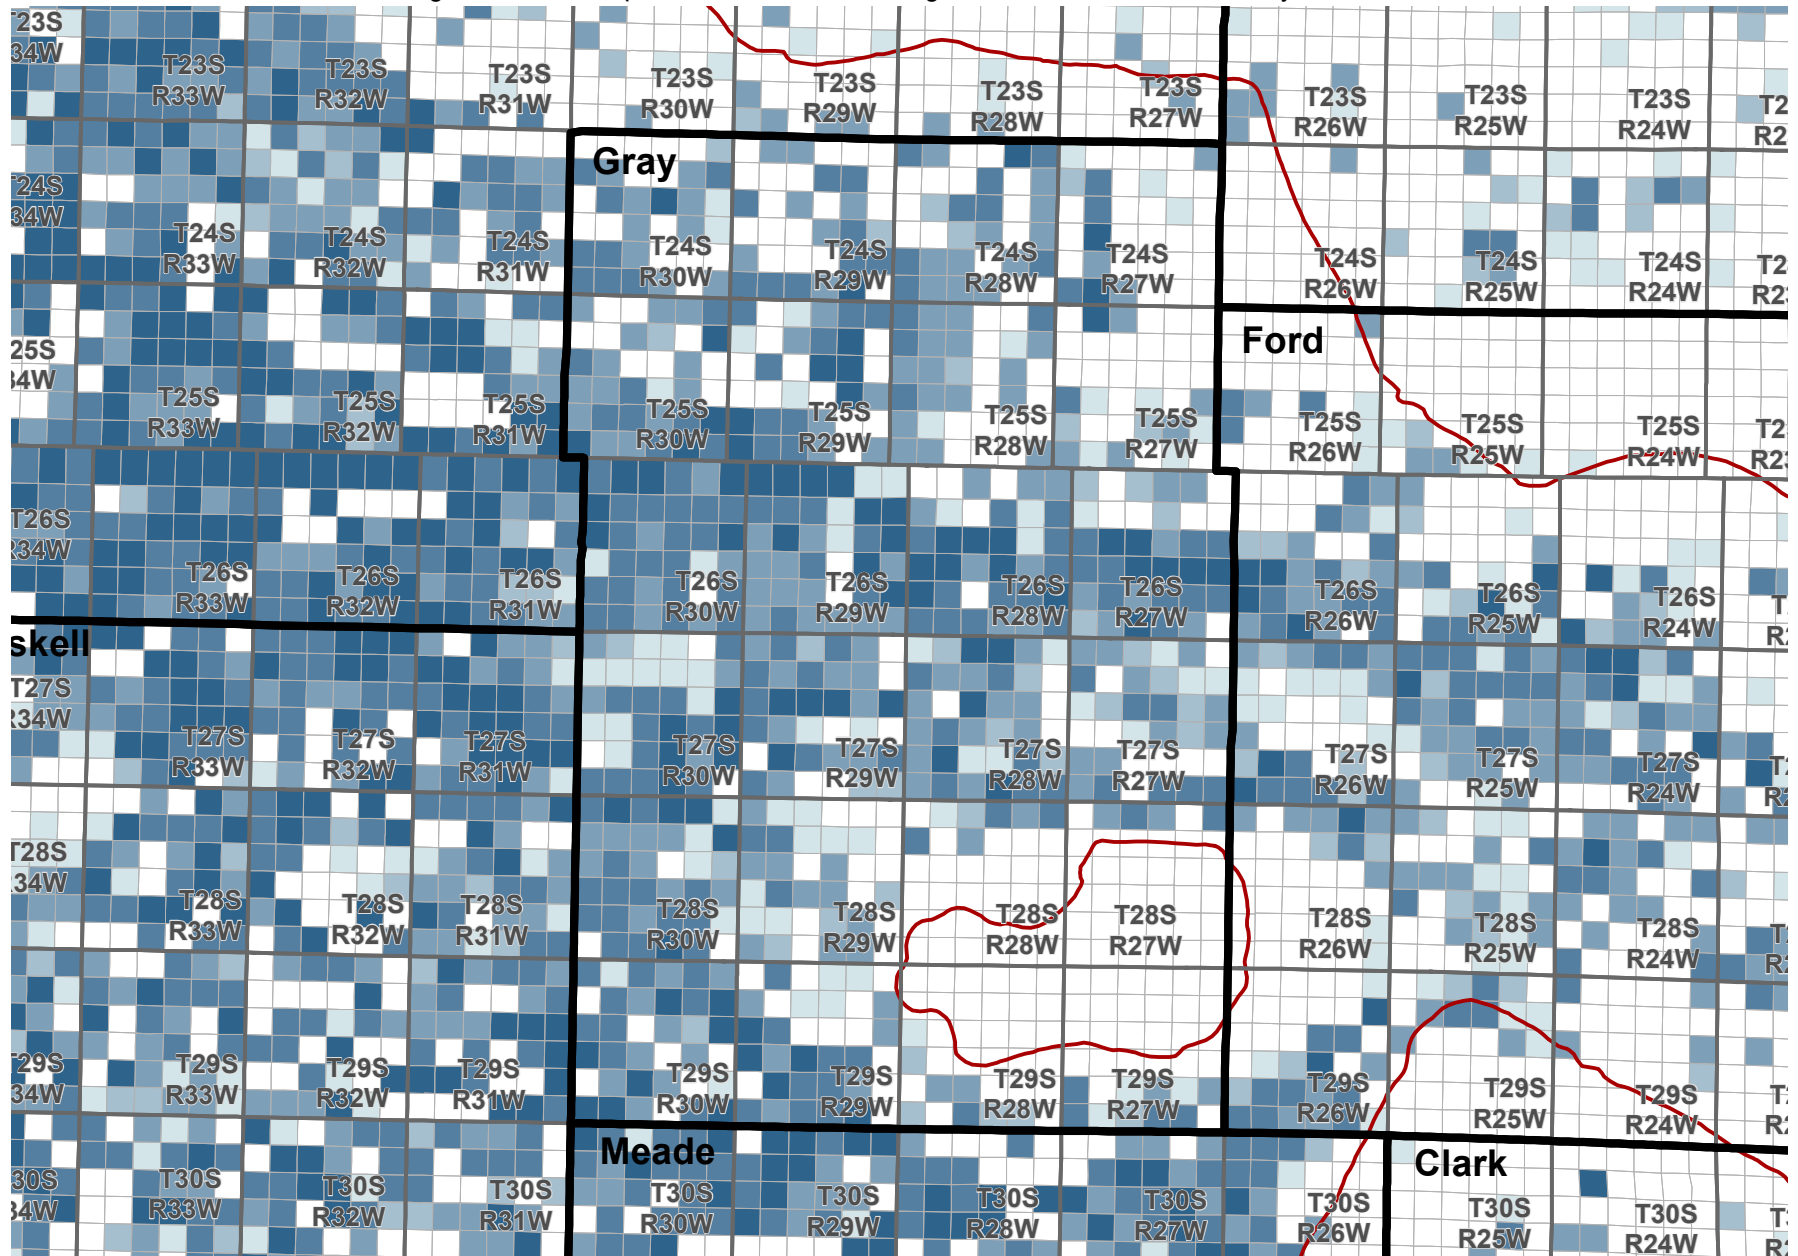

# Reported Groundwater Use

Average 2003-2012 reported water use, annual groundwater diversion totals by section

## Average reported water use (Acre-Feet)

Kansas Department of Agriculture  
Division of Water Resources  
February 16, 2016