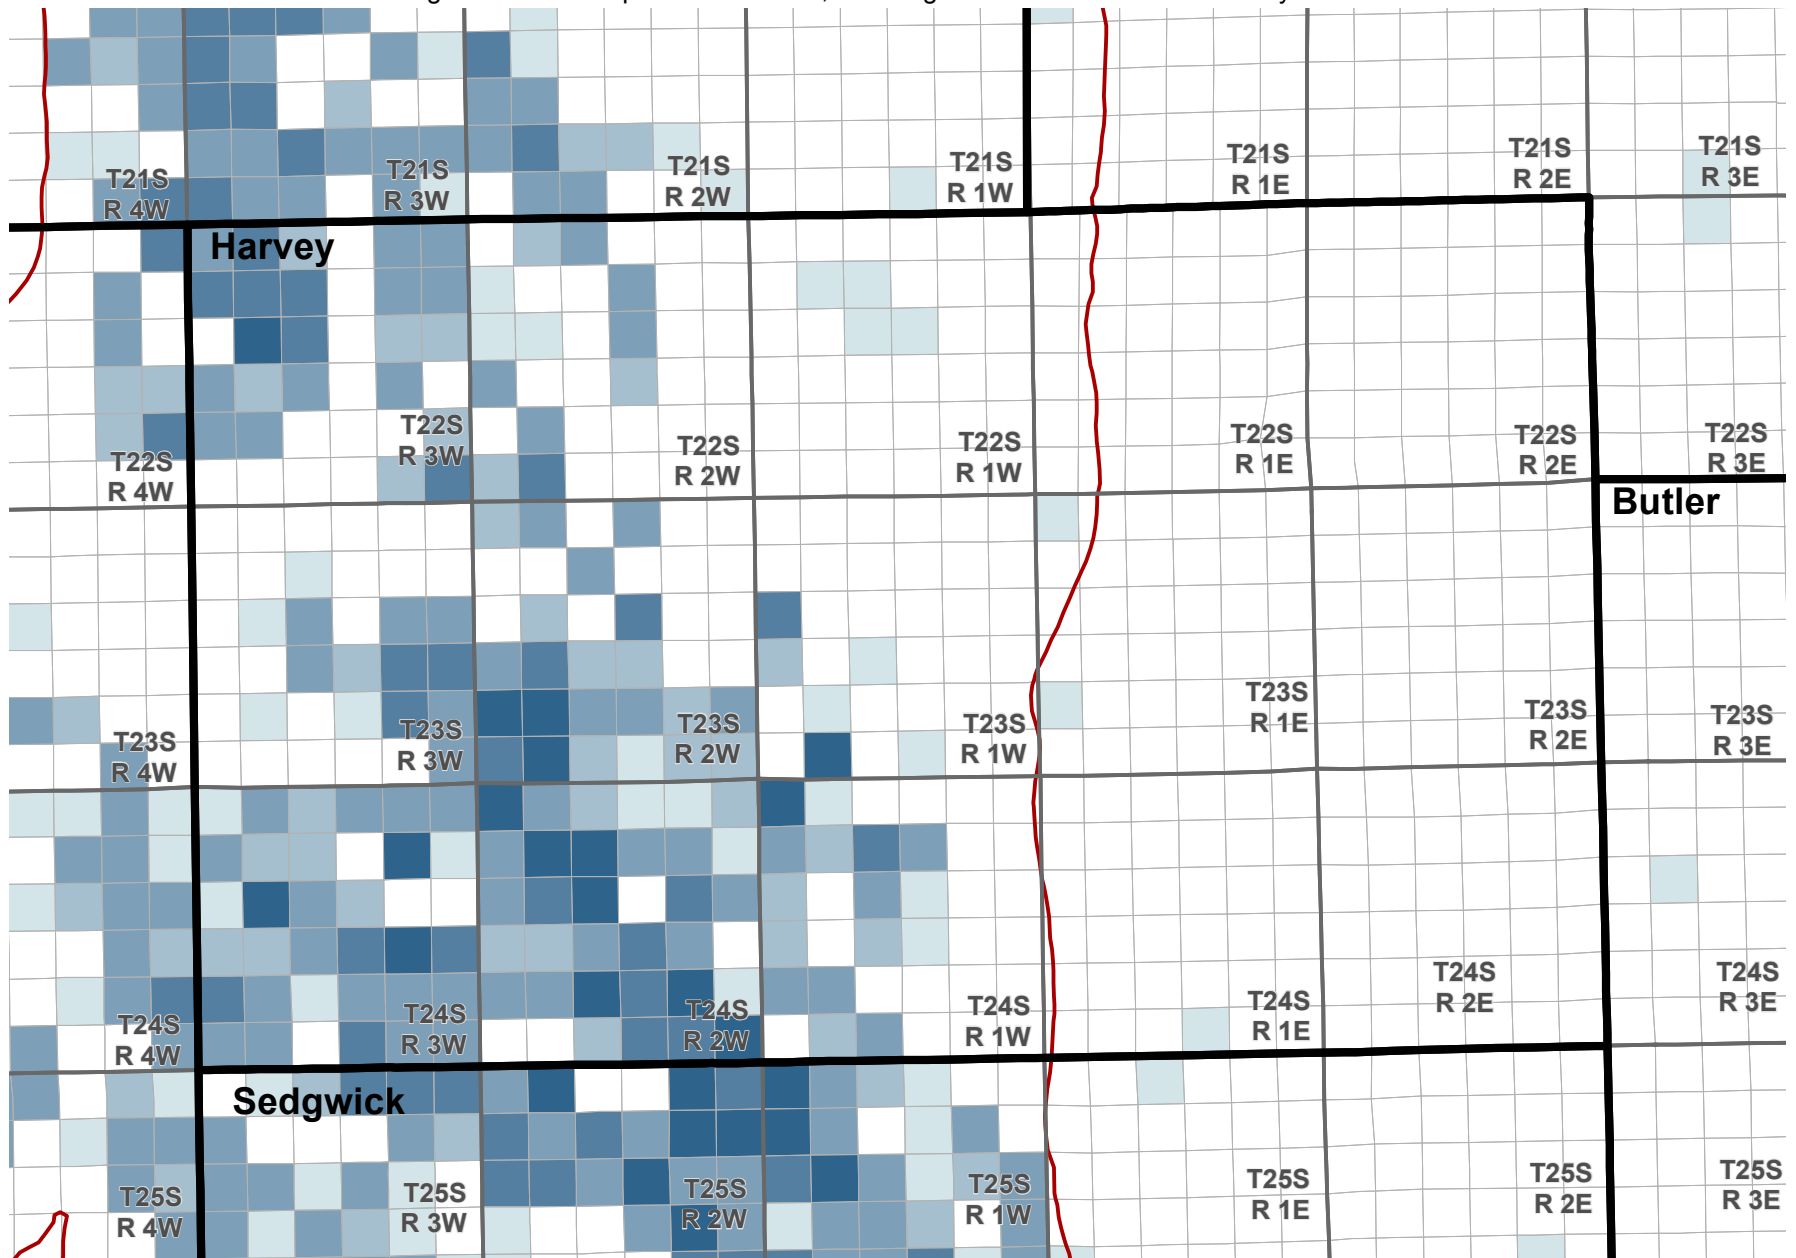

Reported Groundwater Use

Average 2003-2012 reported water use, annual groundwater diversion totals by section

Average reported water use (Acre-Feet)

Kansas Department of Agriculture
Division of Water Resources
February 16, 2016