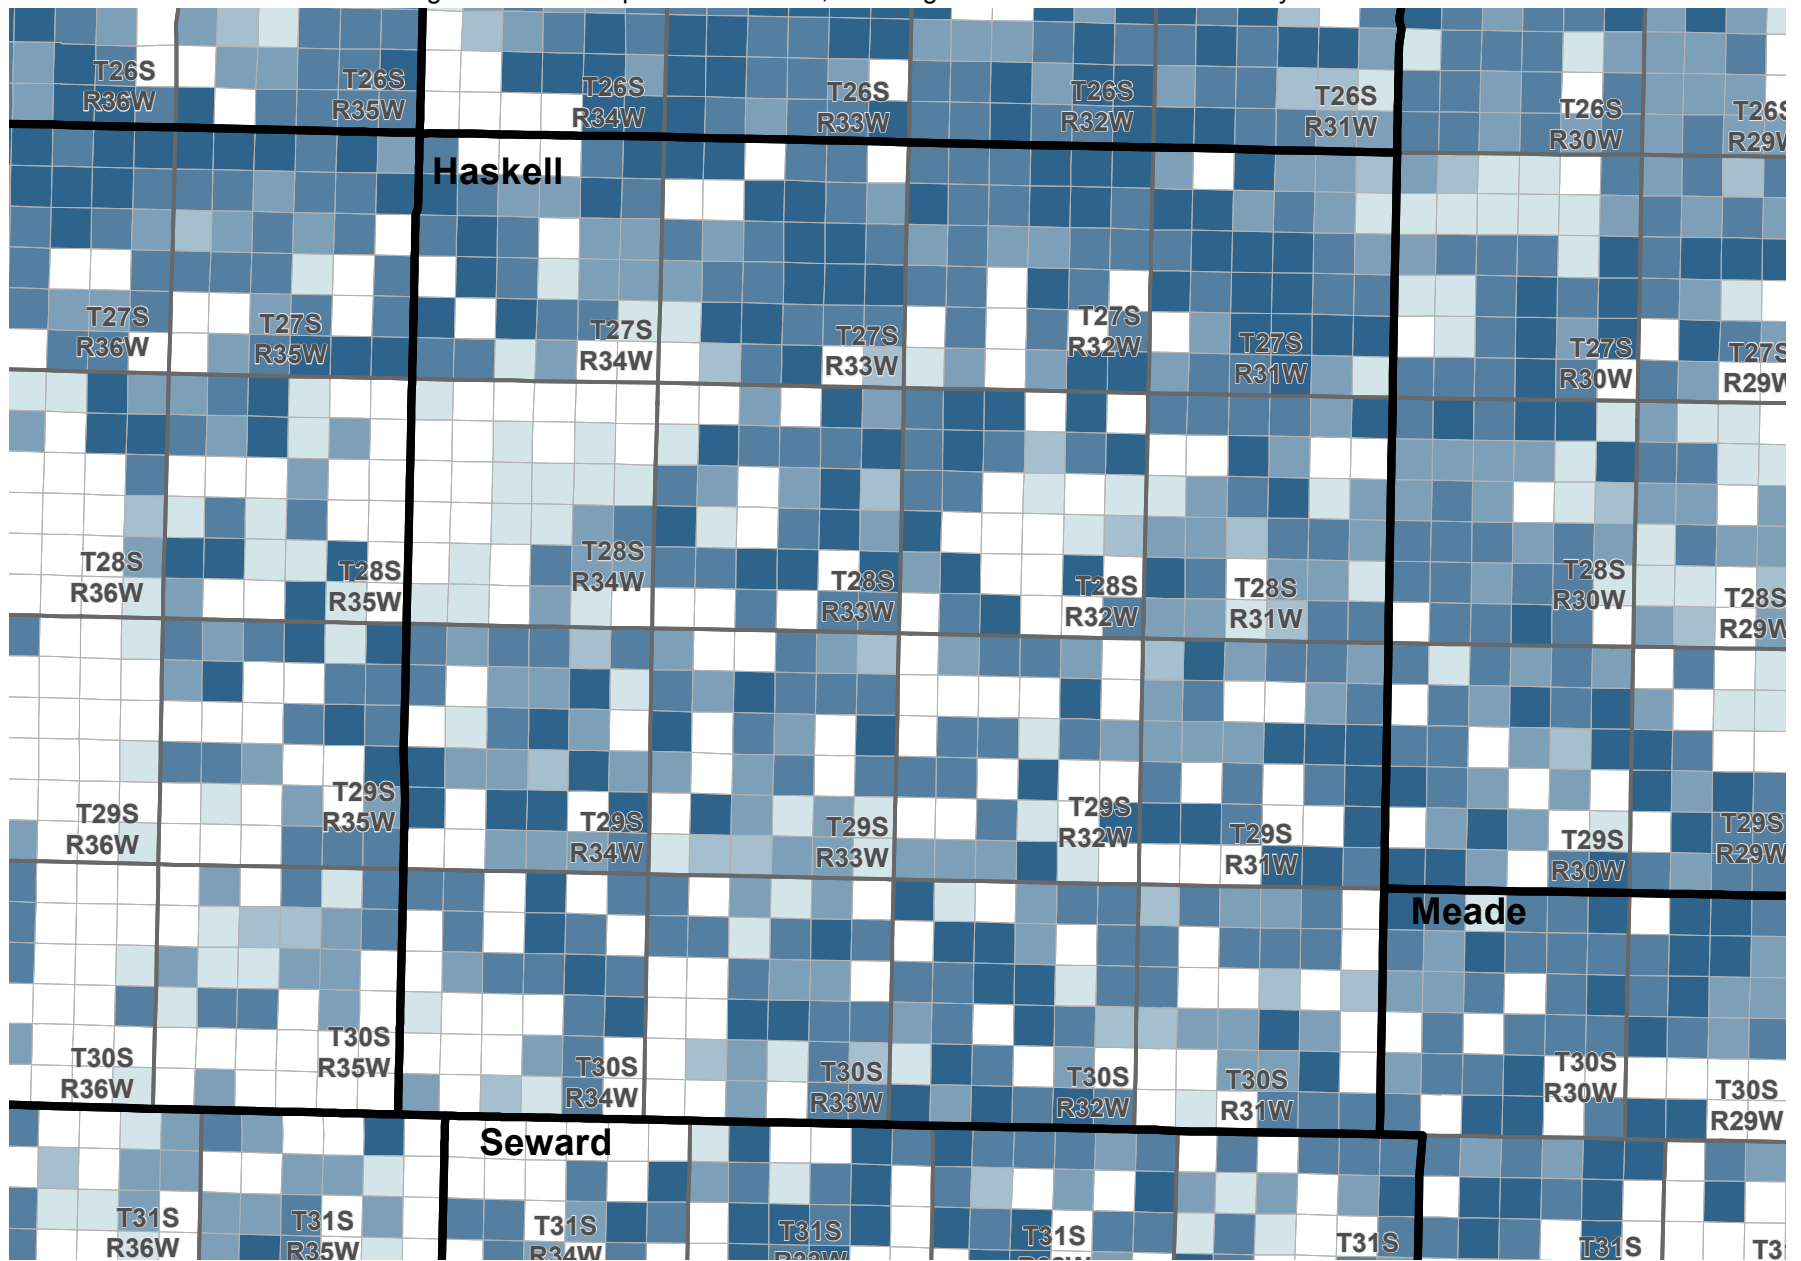

# Reported Groundwater Use

Average 2003-2012 reported water use, annual groundwater diversion totals by section

## Average reported water use (Acre-Feet)

Kansas Department of Agriculture  
Division of Water Resources  
February 16, 2016