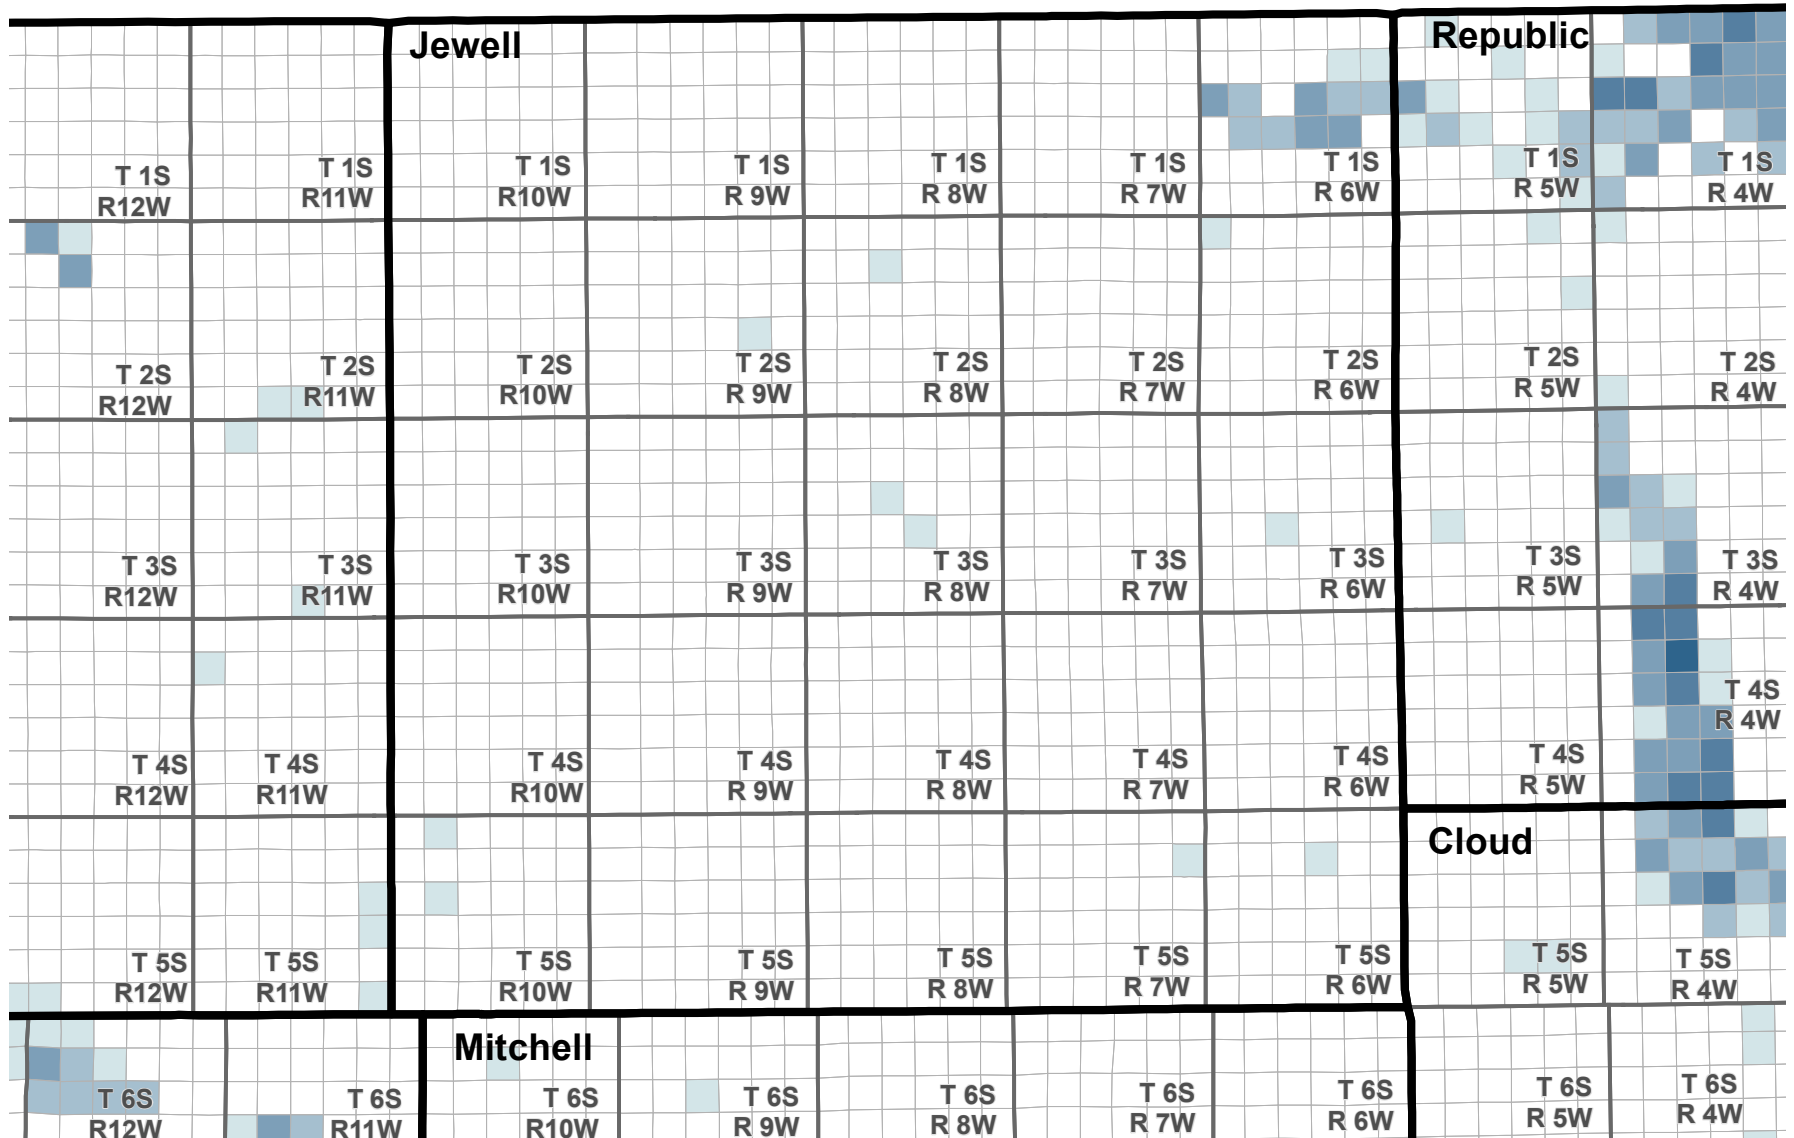

Reported Groundwater Use

Average 2003-2012 reported water use, annual groundwater diversion totals by section

Average reported water use (Acre-Feet)

Kansas Department of Agriculture
Division of Water Resources
February 16, 2016