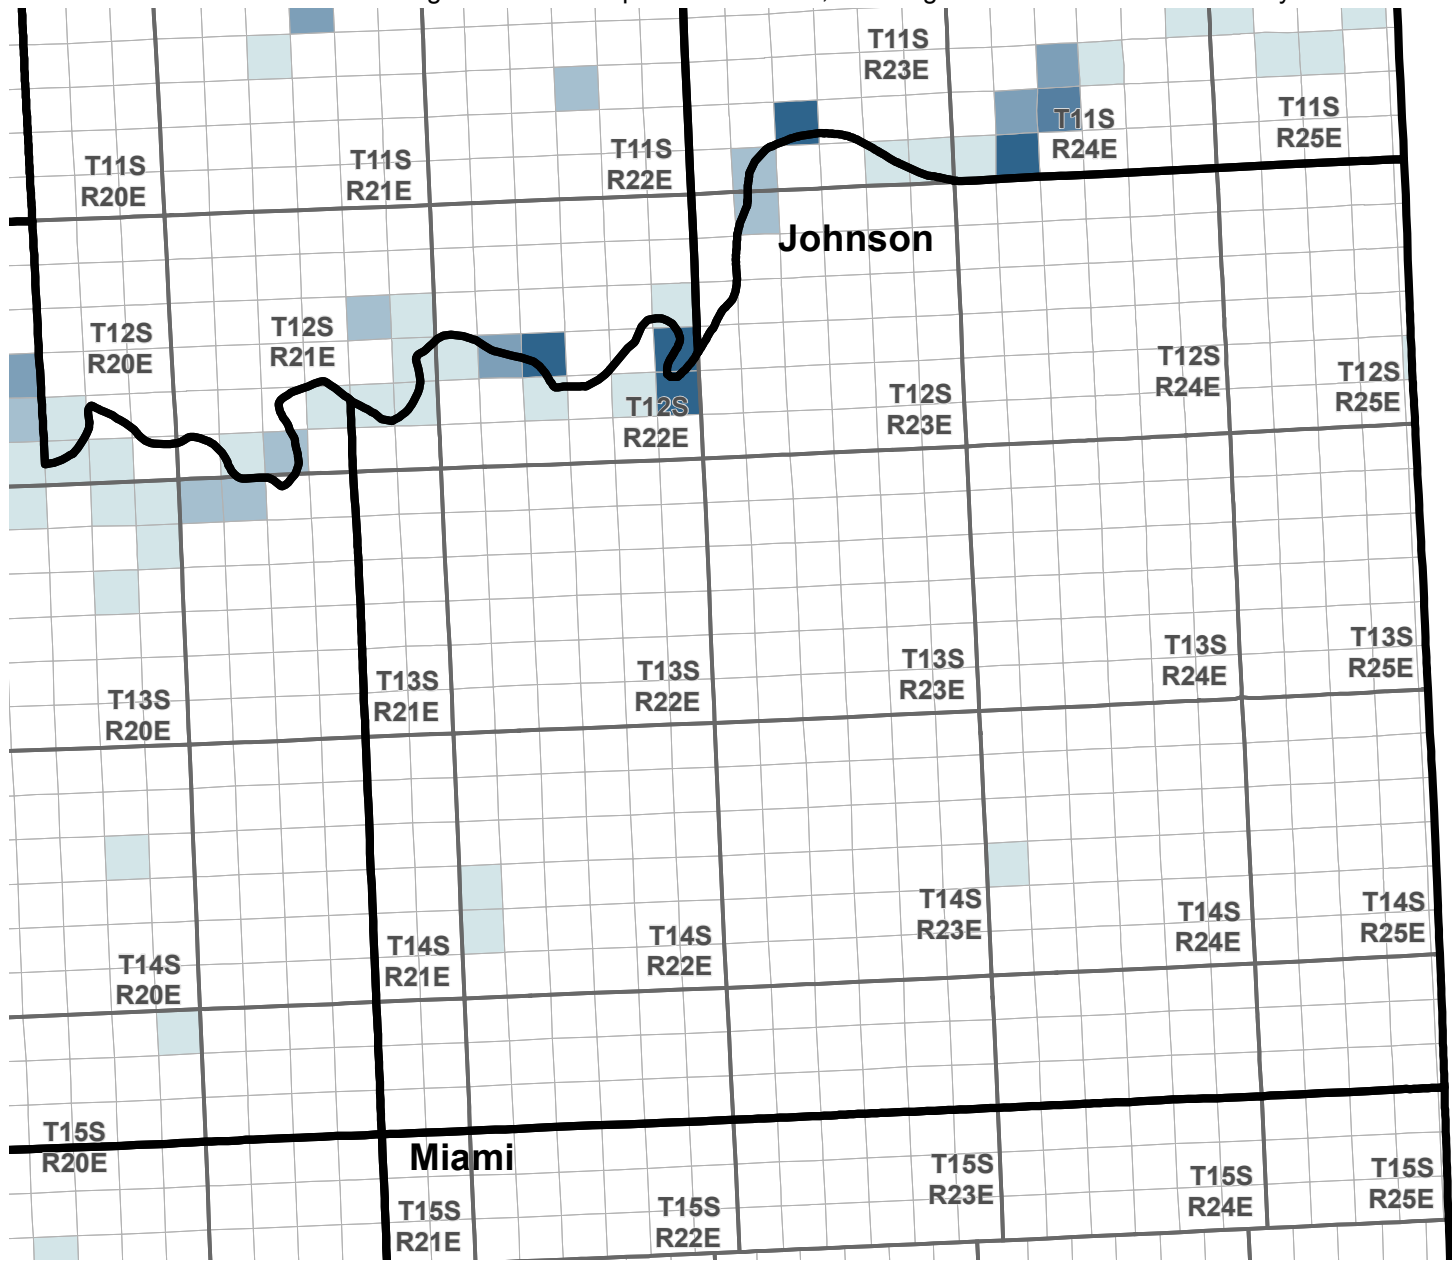

Reported Groundwater Use

Average 2003-2012 reported water use, annual groundwater diversion totals by section

Average reported water use (Acre-Feet)

Kansas Department of Agriculture
Division of Water Resources
February 16, 2016