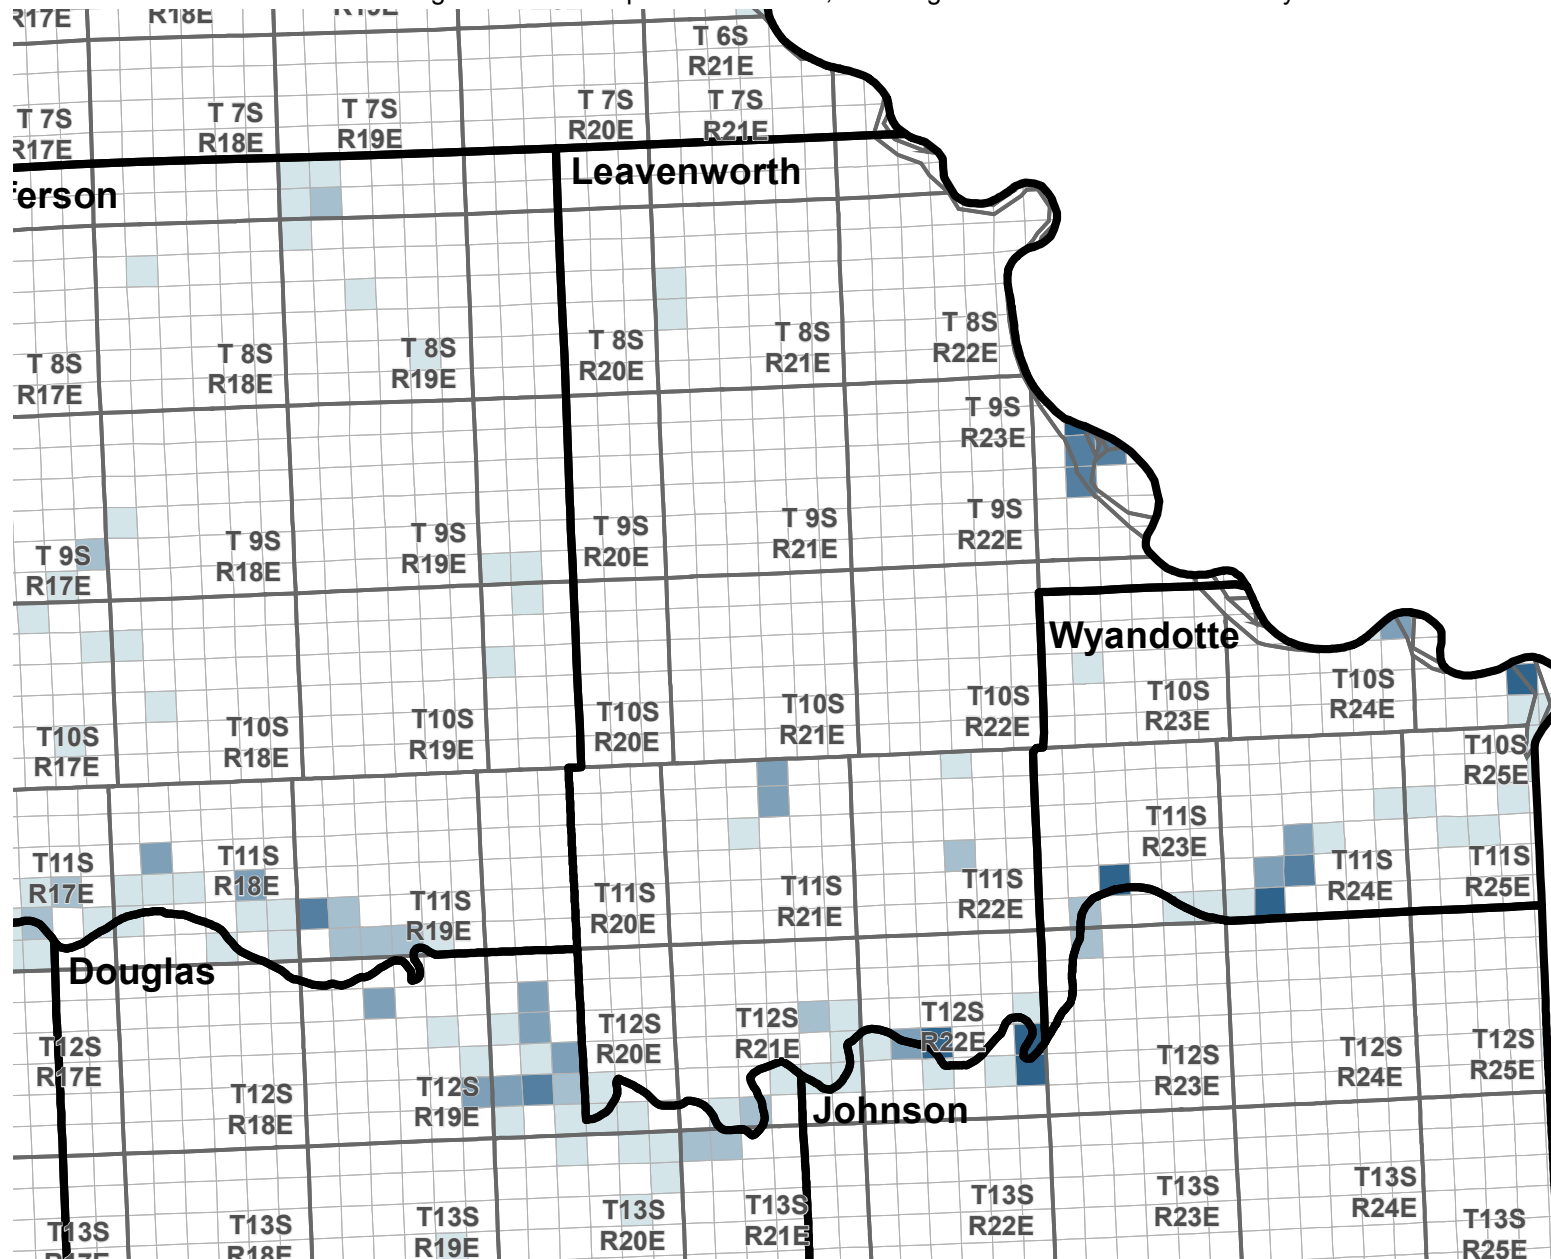

Reported Groundwater Use

Average 2003-2012 reported water use, annual groundwater diversion totals by section

Average reported water use (Acre-Feet)

Kansas Department of Agriculture
Division of Water Resources
February 16, 2016