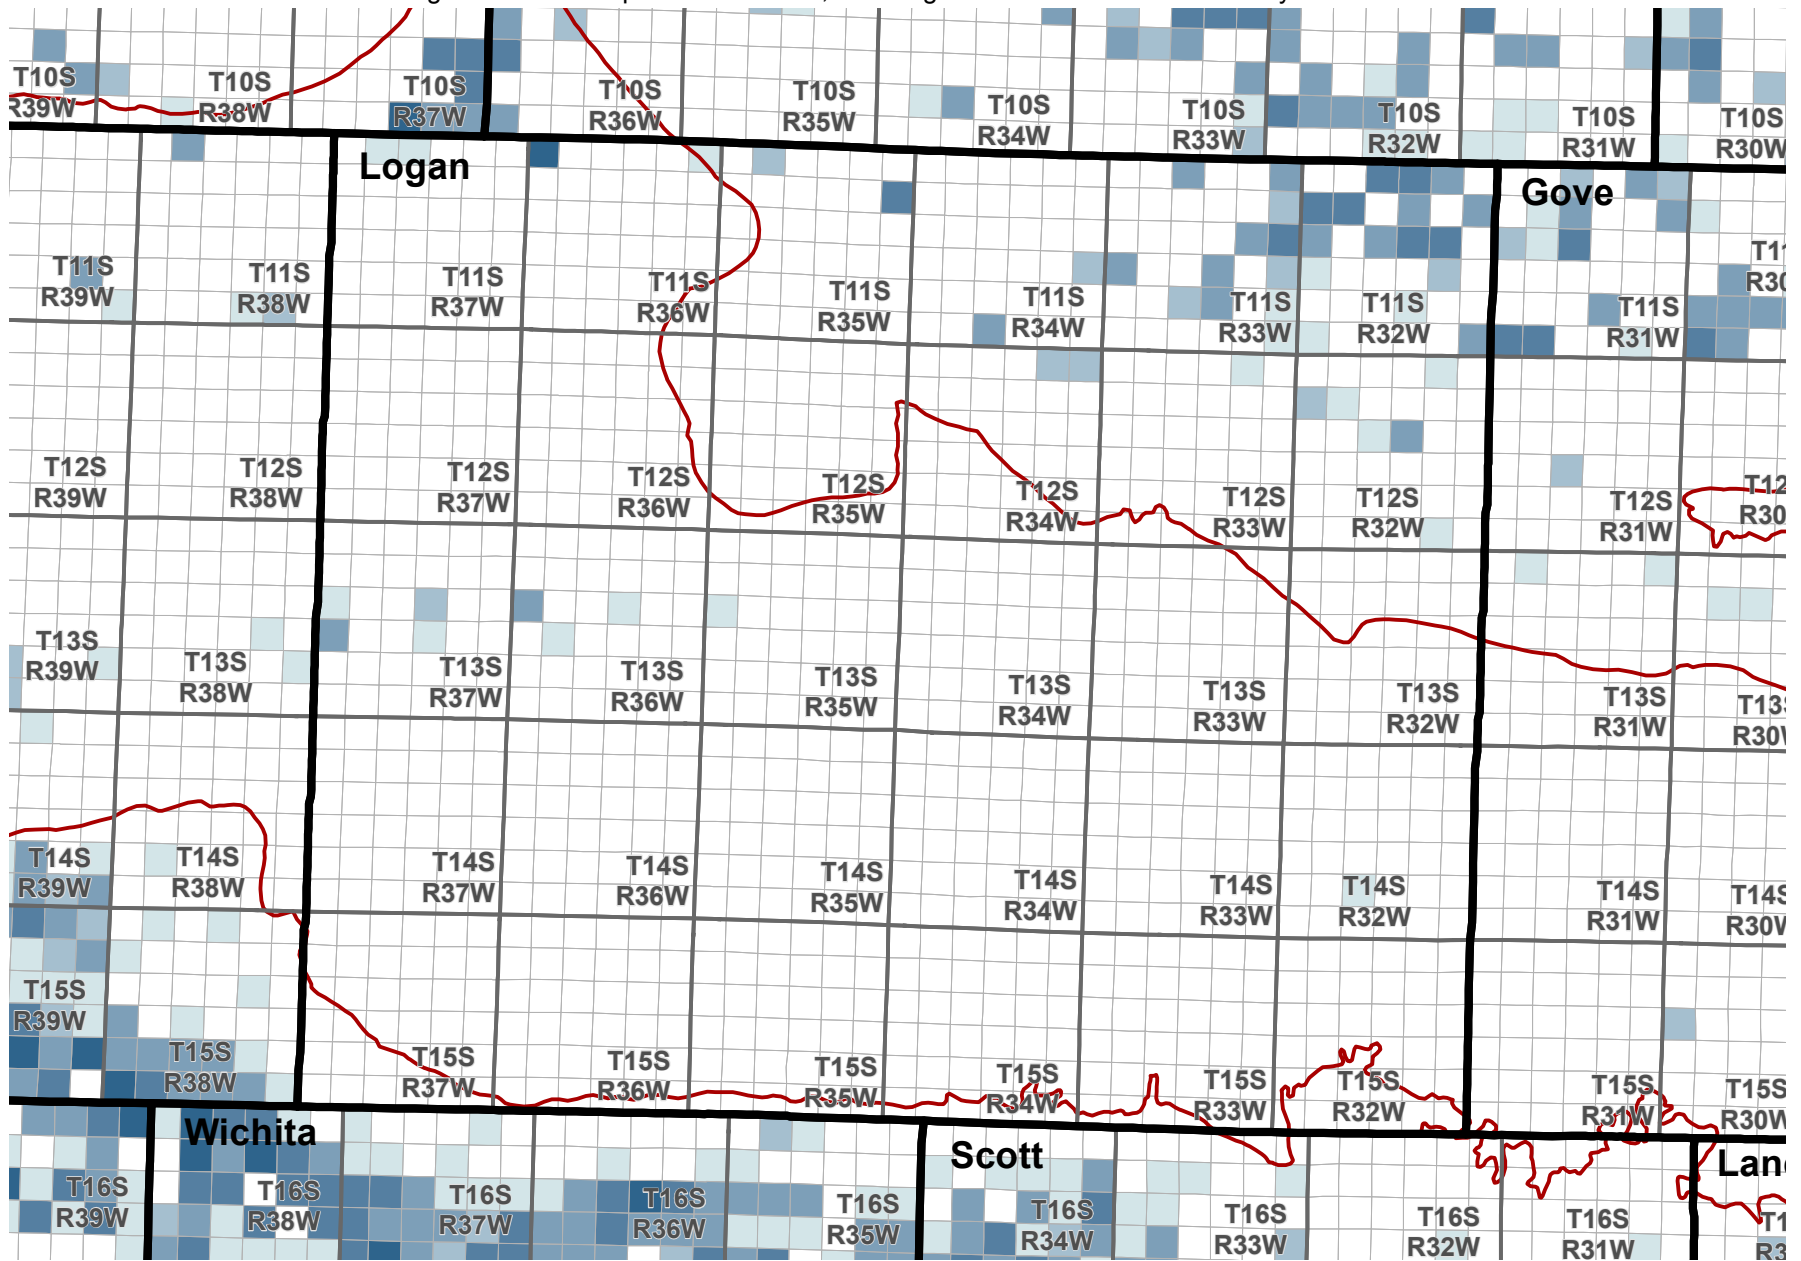

Reported Groundwater Use

Average 2003-2012 reported water use, annual groundwater diversion totals by section

Average reported water use (Acre-Feet)

0 5 10 Miles

Kansas Department of Agriculture
Division of Water Resources
February 16, 2016