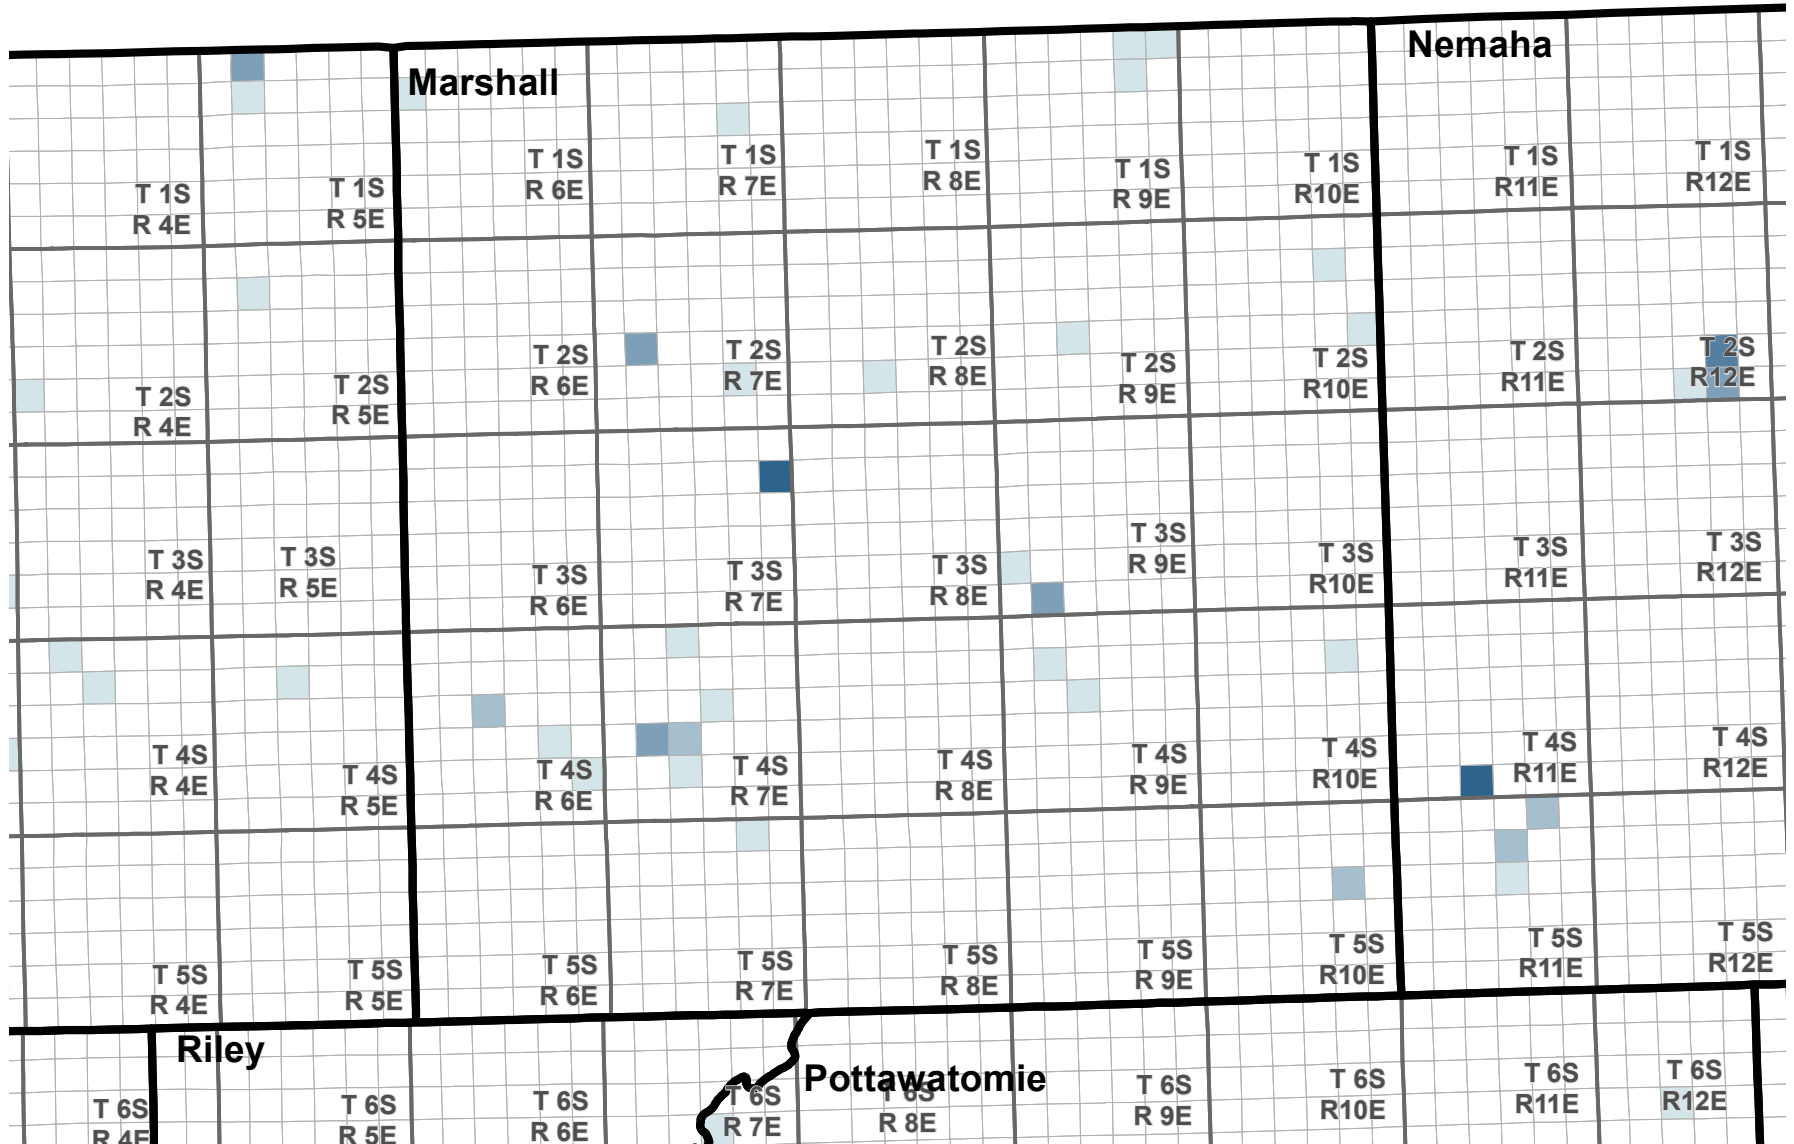

Reported Groundwater Use

Average 2003-2012 reported water use, annual groundwater diversion totals by section

Average reported water use (Acre-Feet)

Kansas Department of Agriculture
Division of Water Resources
February 16, 2016