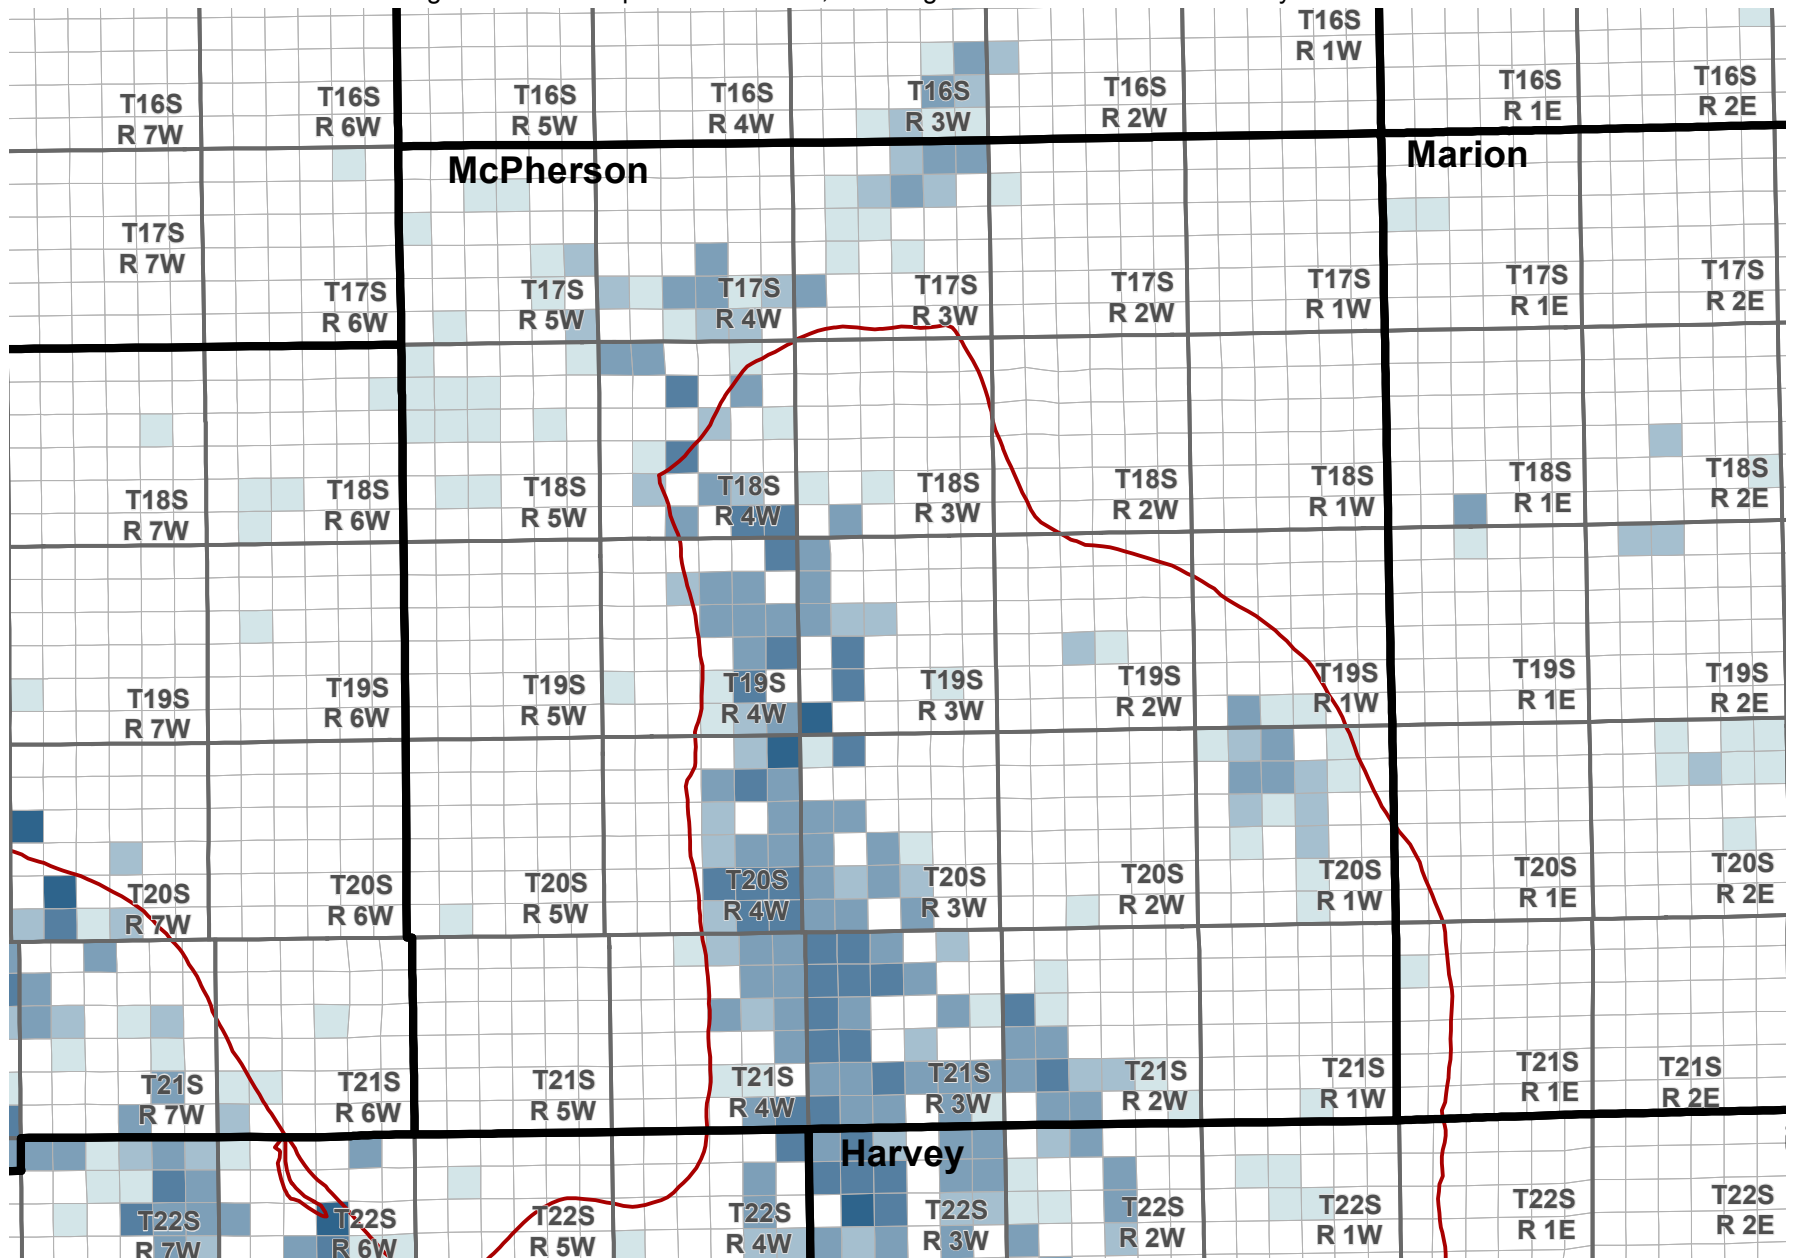

# Reported Groundwater Use

Average 2003-2012 reported water use, annual groundwater diversion totals by section

## Average reported water use (Acre-Feet)

Kansas Department of Agriculture  
Division of Water Resources  
February 16, 2016