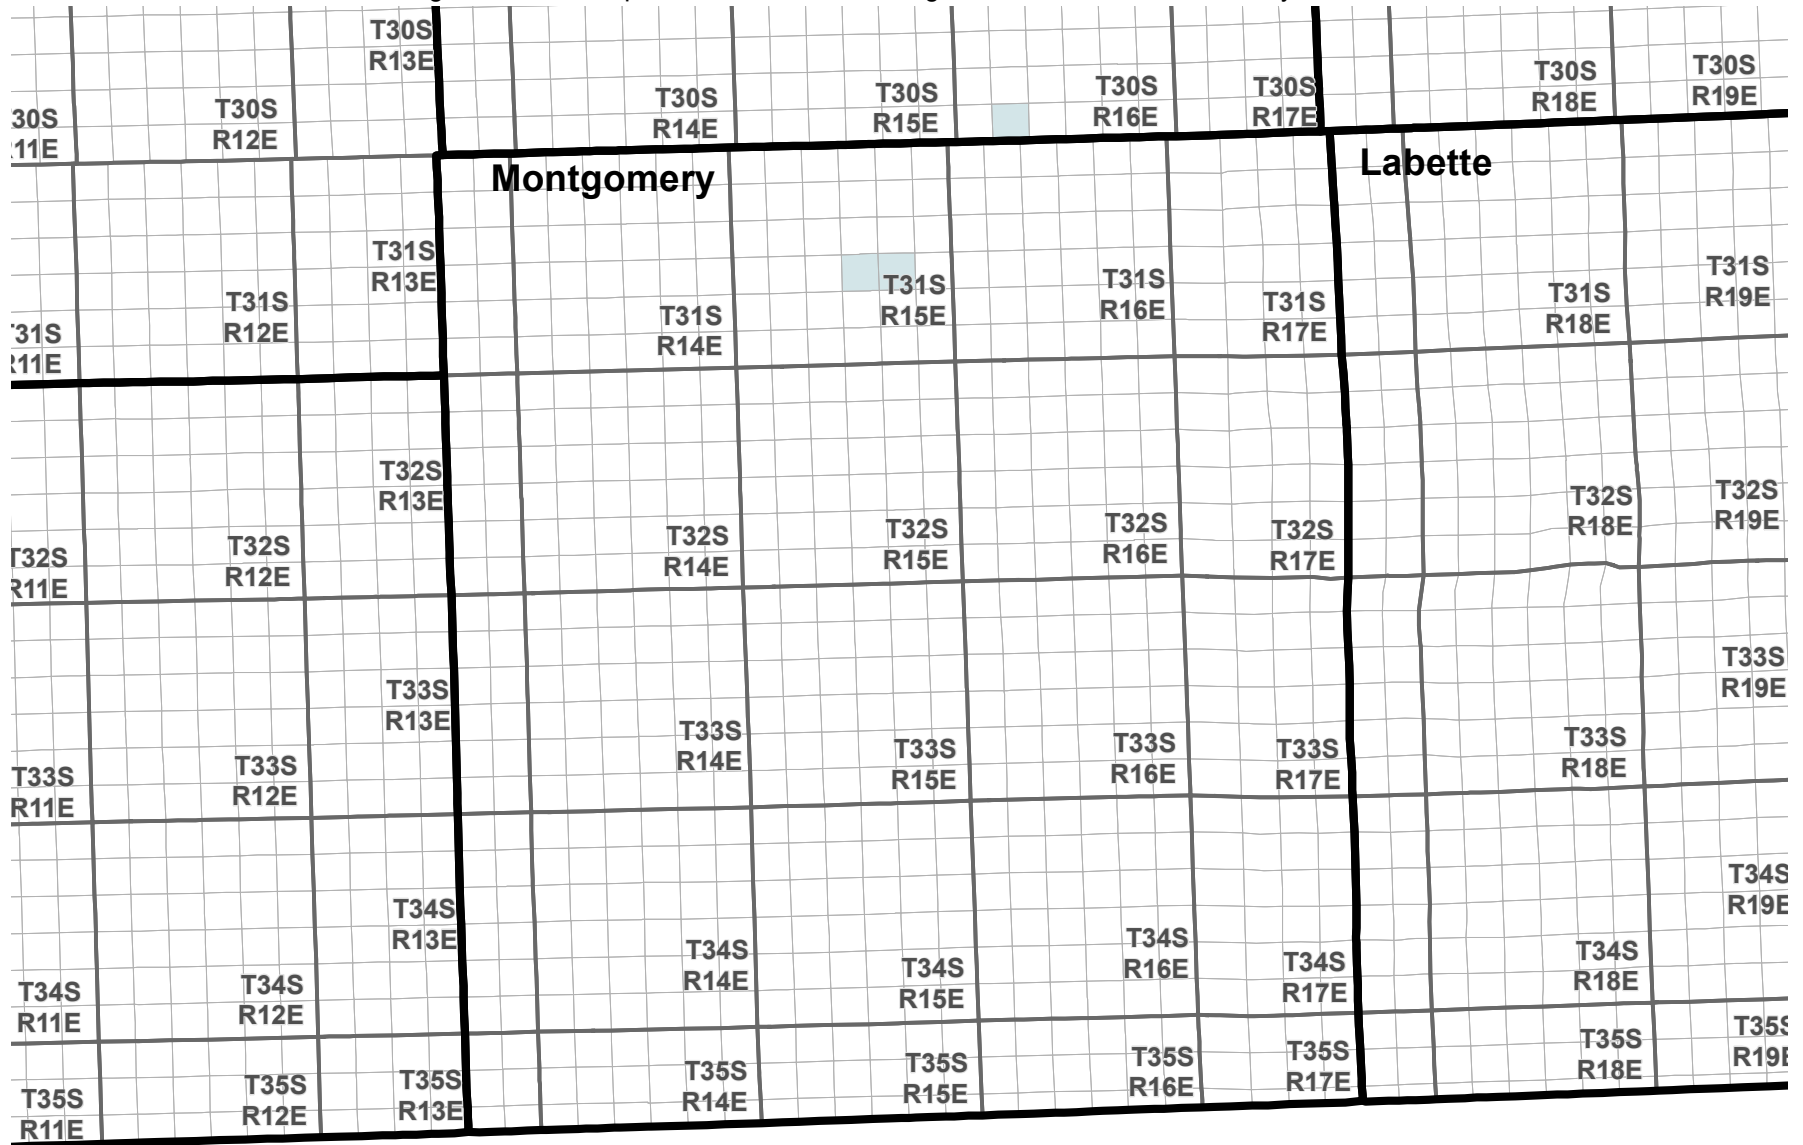

# Reported Groundwater Use

Average 2003-2012 reported water use, annual groundwater diversion totals by section

## Average reported water use (Acre-Feet)

Kansas Department of Agriculture  
Division of Water Resources  
February 16, 2016