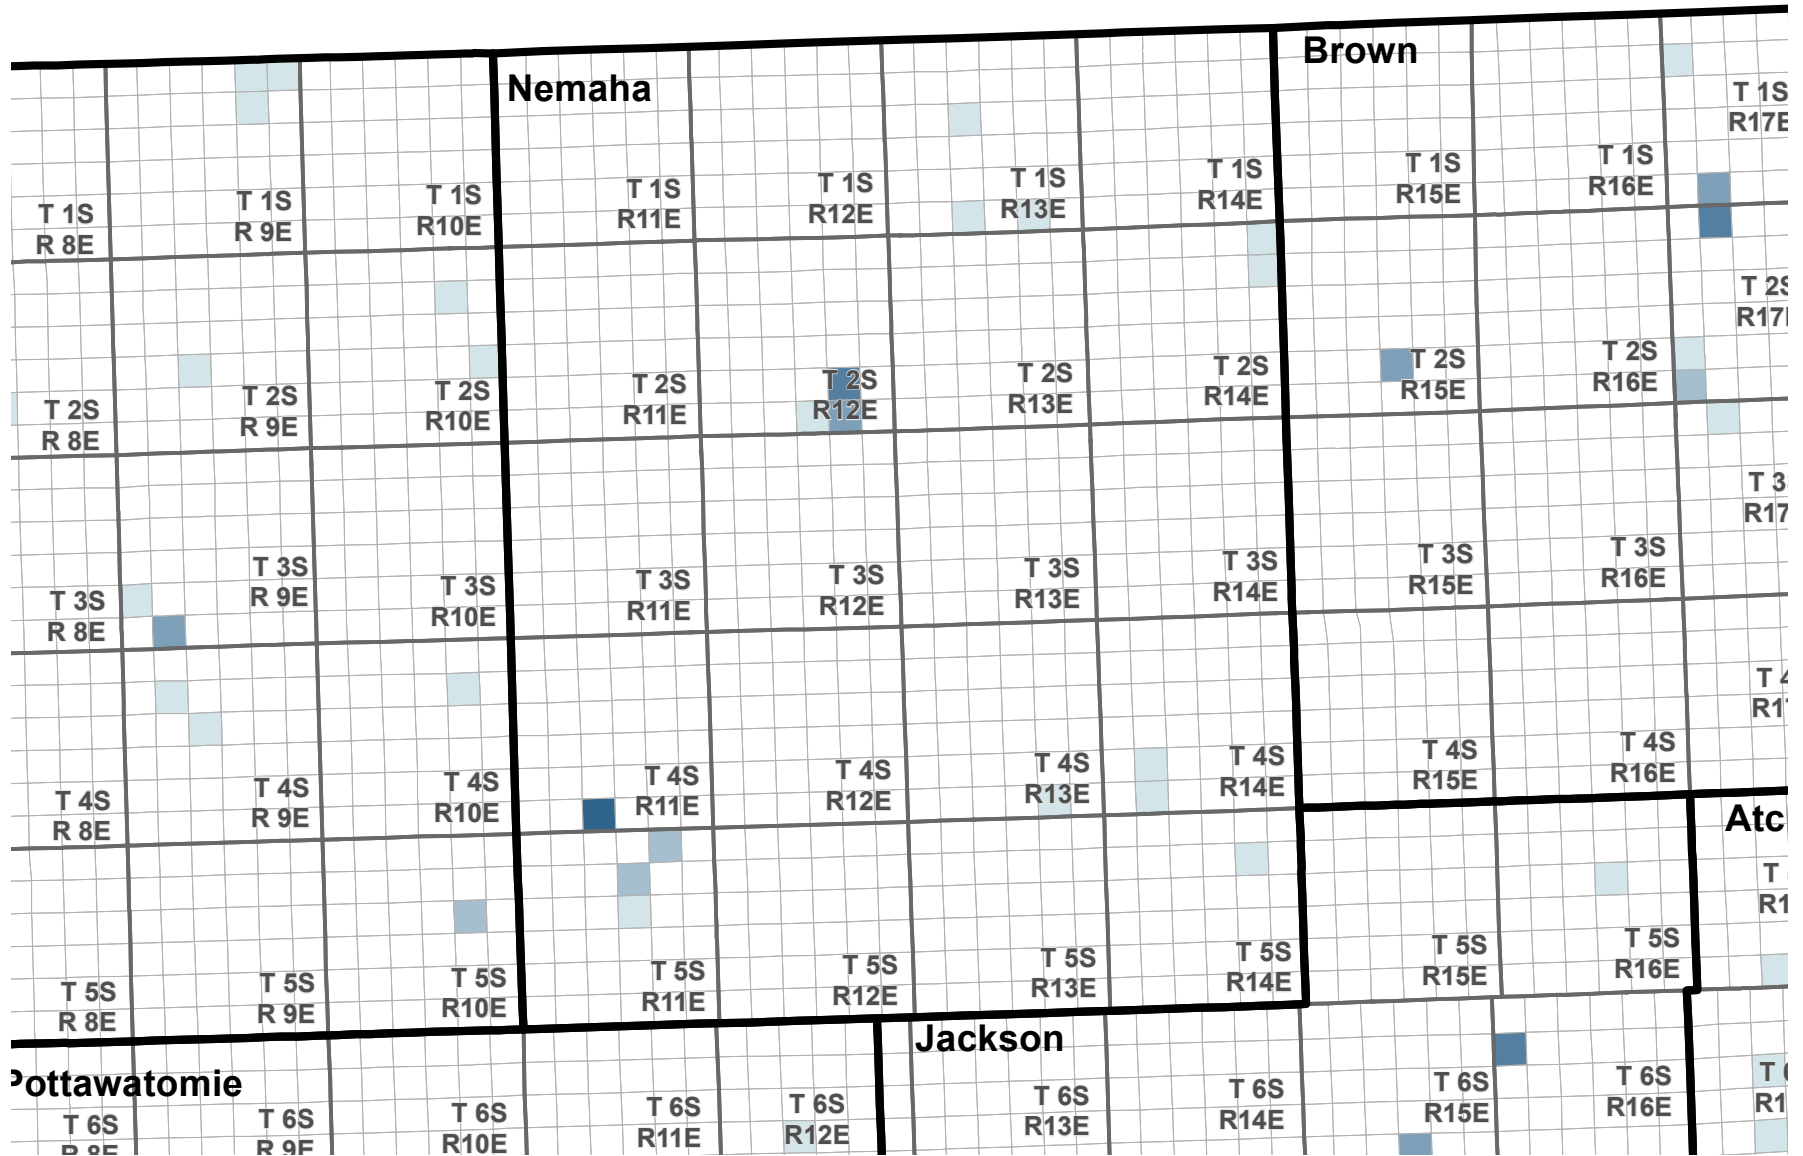

# Reported Groundwater Use

Average 2003-2012 reported water use, annual groundwater diversion totals by section

## Average reported water use (Acre-Feet)

0 5 10 Miles

Kansas Department of Agriculture  
Division of Water Resources  
February 16, 2016