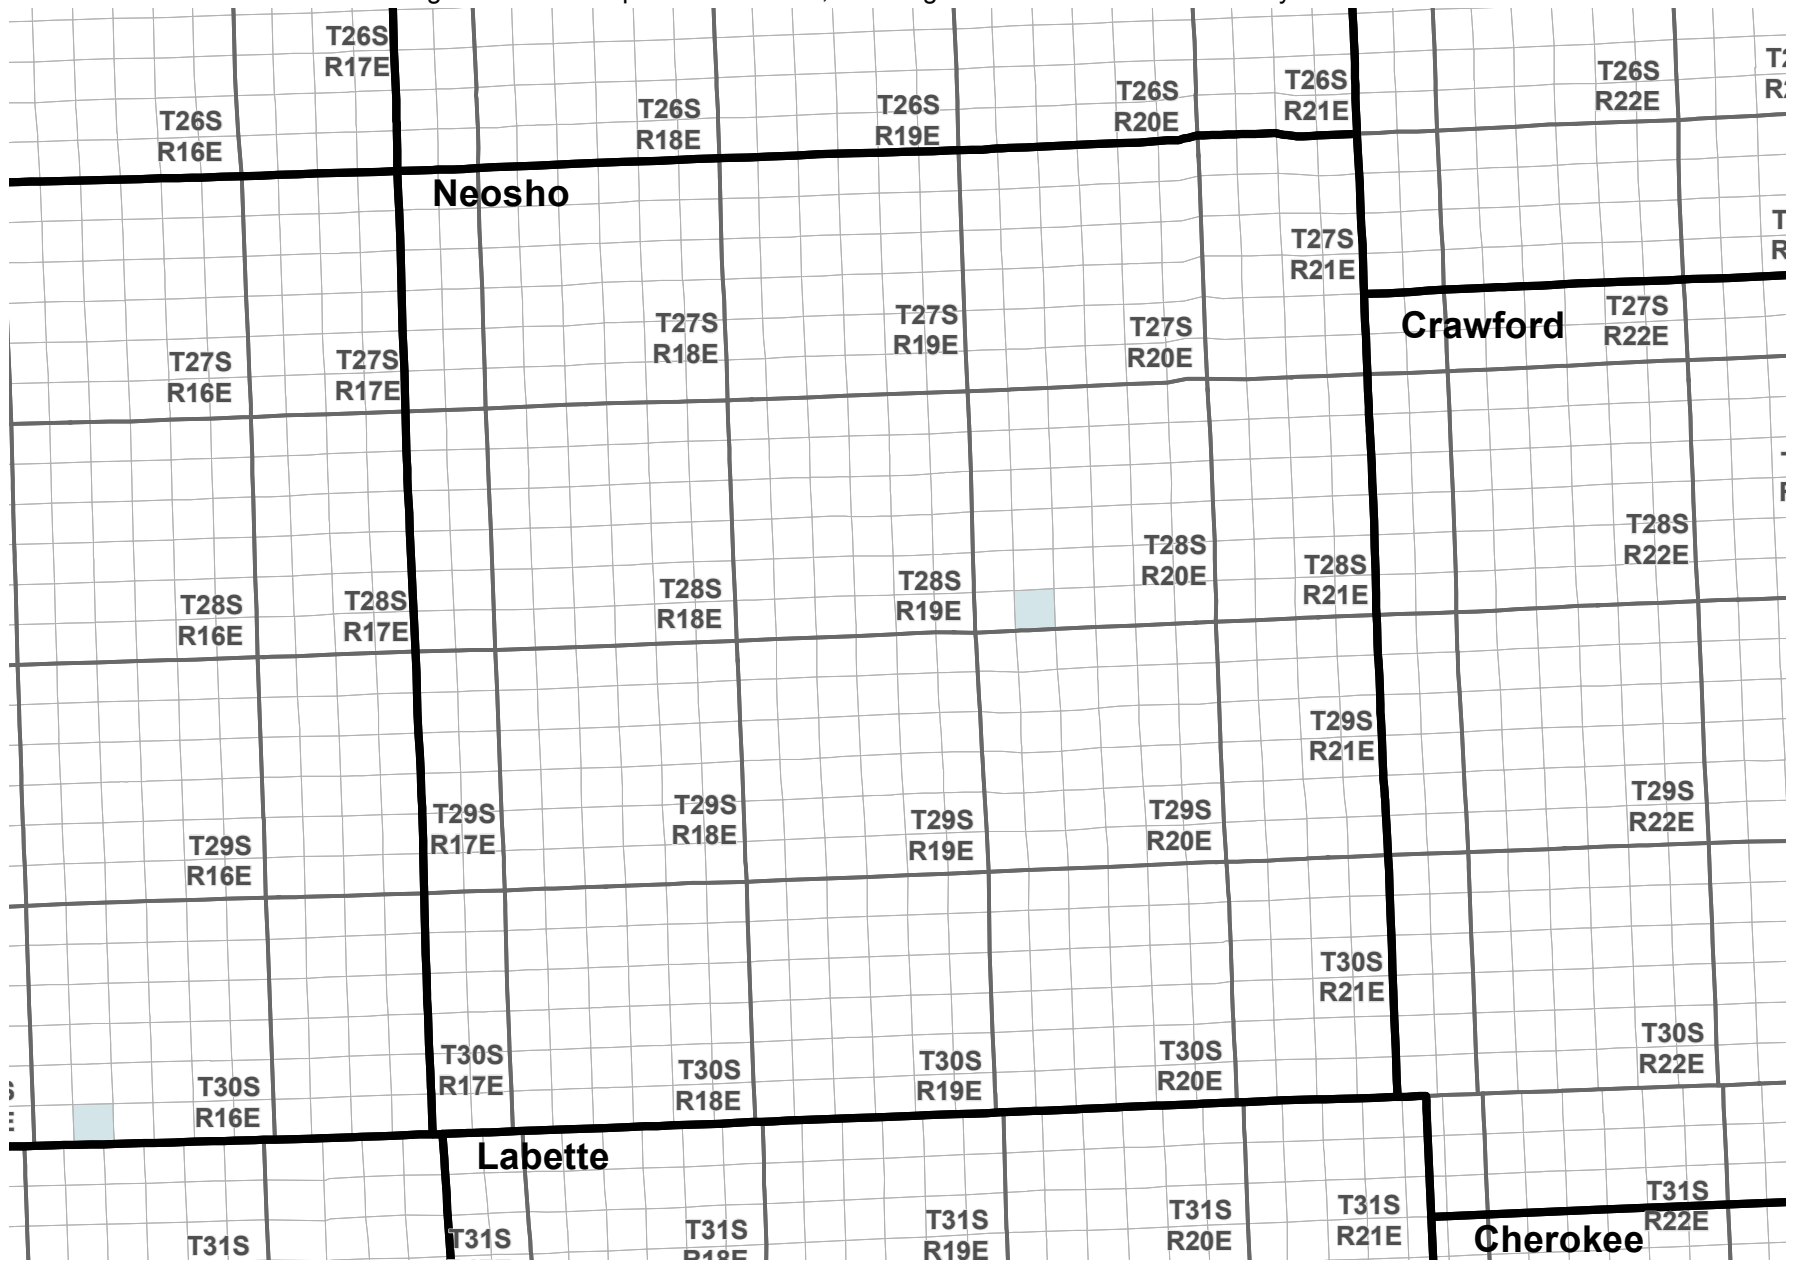

Reported Groundwater Use

Average 2003-2012 reported water use, annual groundwater diversion totals by section

Average reported water use (Acre-Feet)

Kansas Department of Agriculture
Division of Water Resources
February 16, 2016