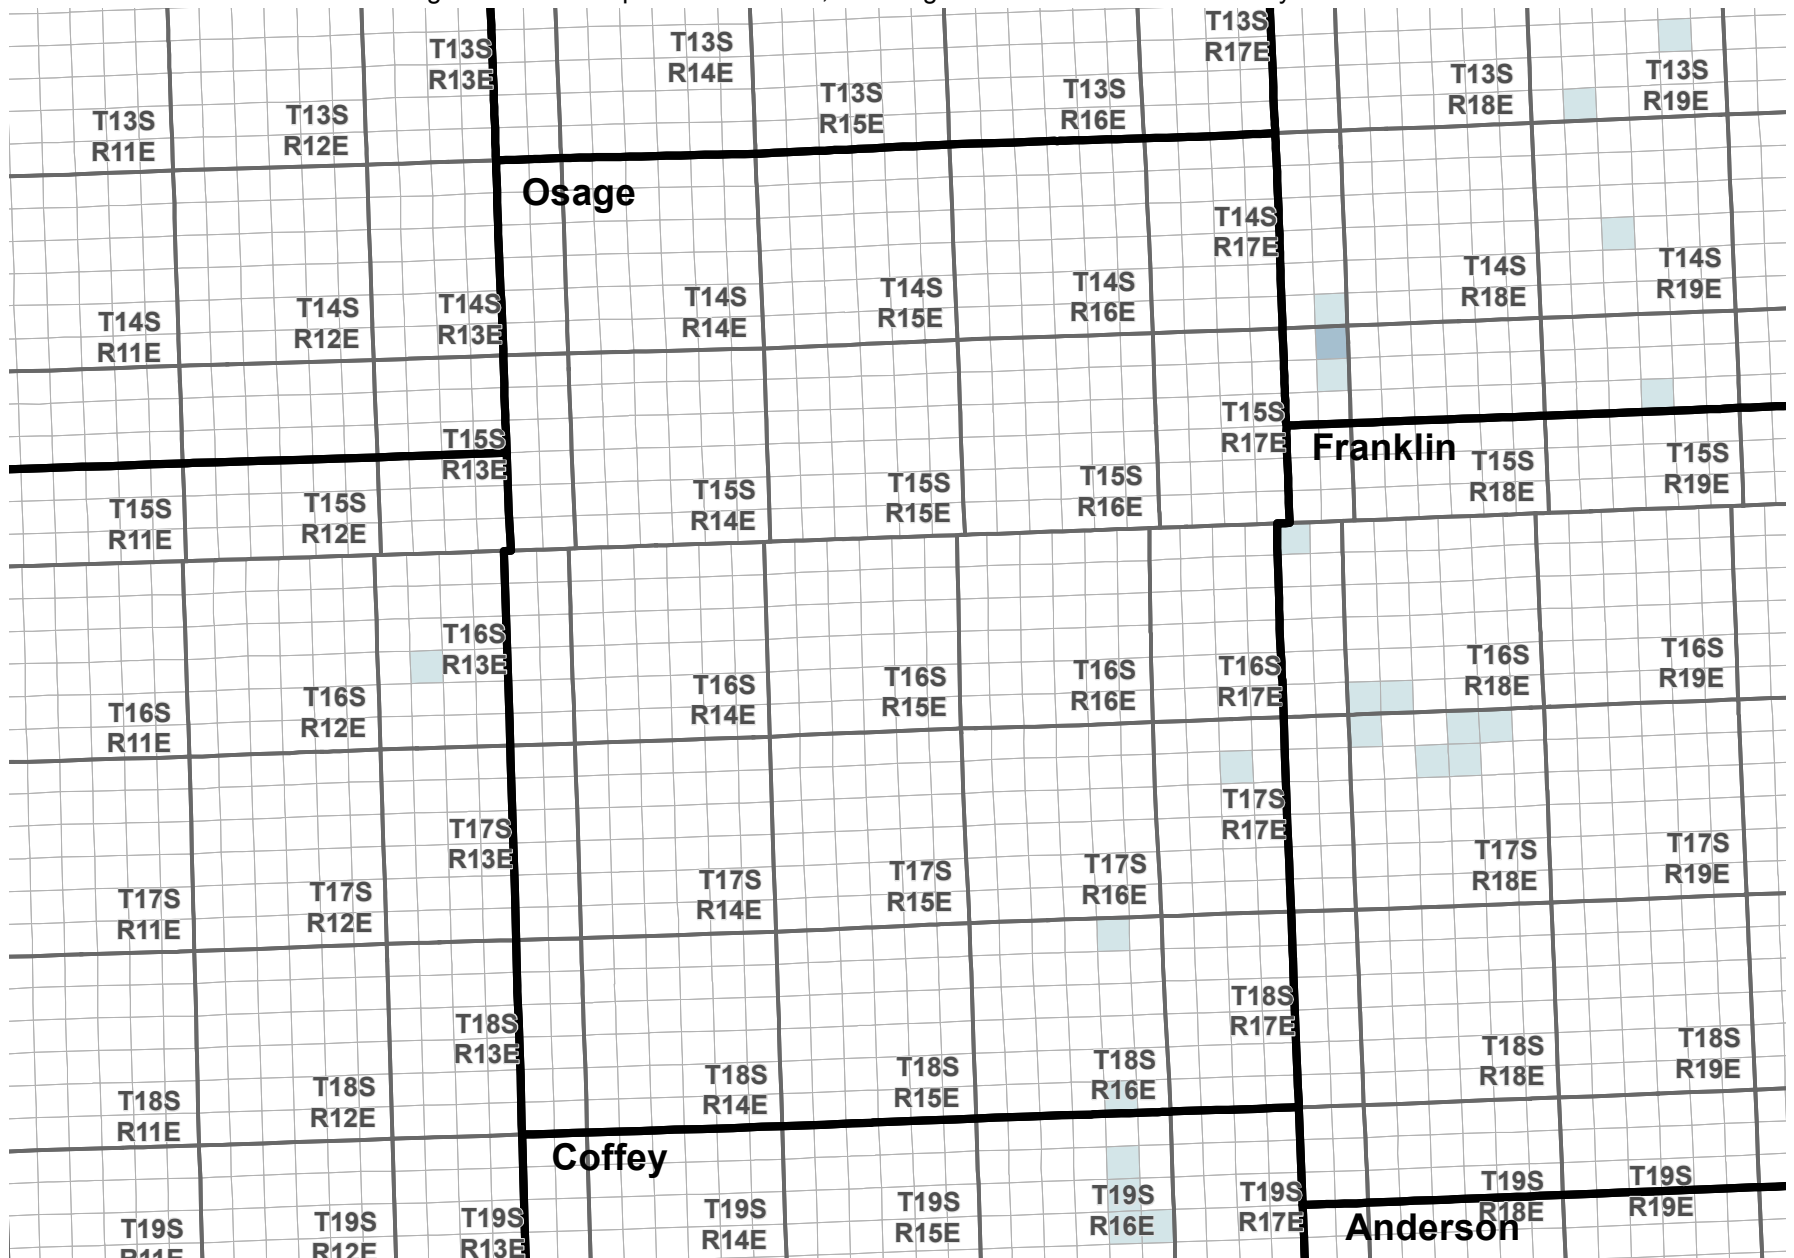

# Reported Groundwater Use

Average 2003-2012 reported water use, annual groundwater diversion totals by section

Average reported water use (Acre-Feet)

Kansas Department of Agriculture  
Division of Water Resources  
February 16, 2016