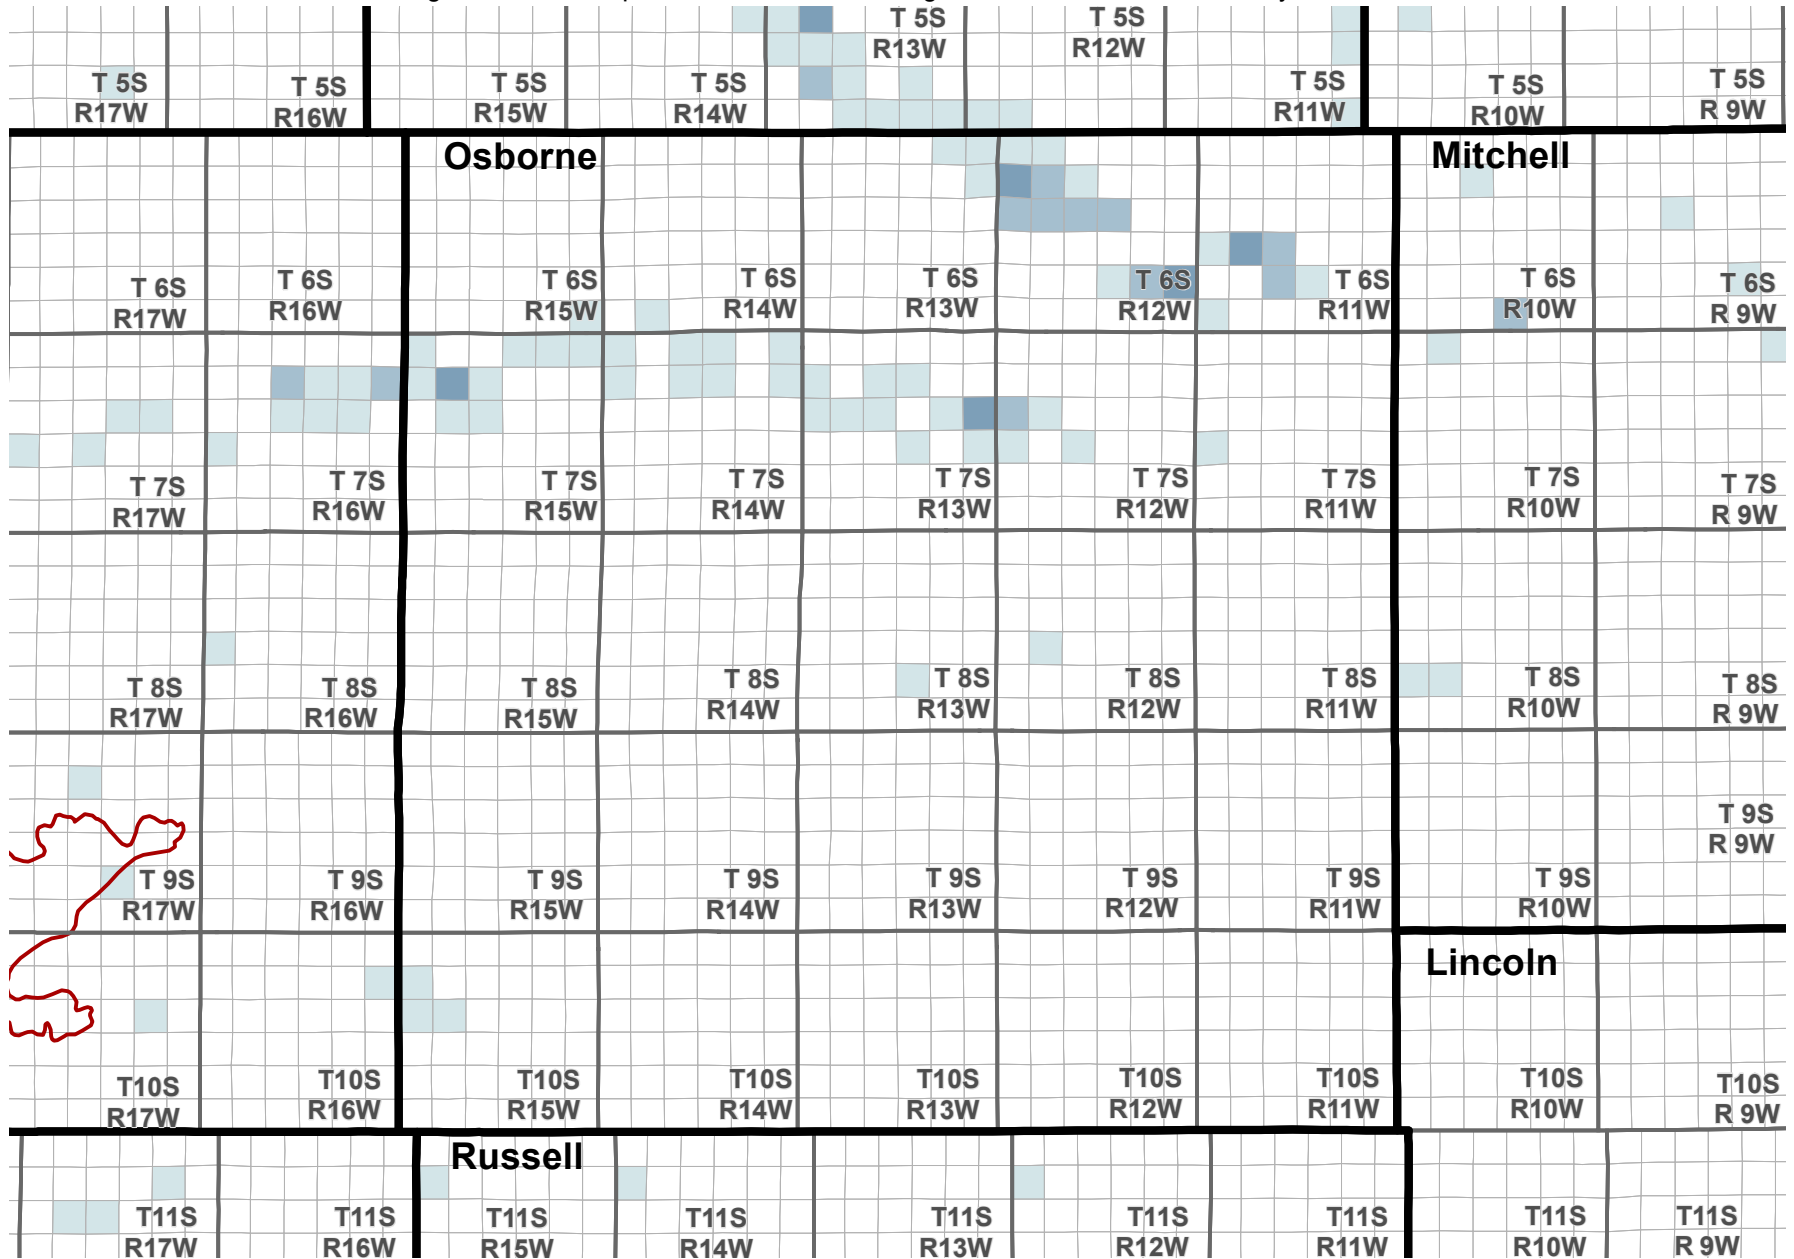

Reported Groundwater Use

Average 2003-2012 reported water use, annual groundwater diversion totals by section

Average reported water use (Acre-Feet)

Kansas Department of Agriculture
Division of Water Resources
February 16, 2016