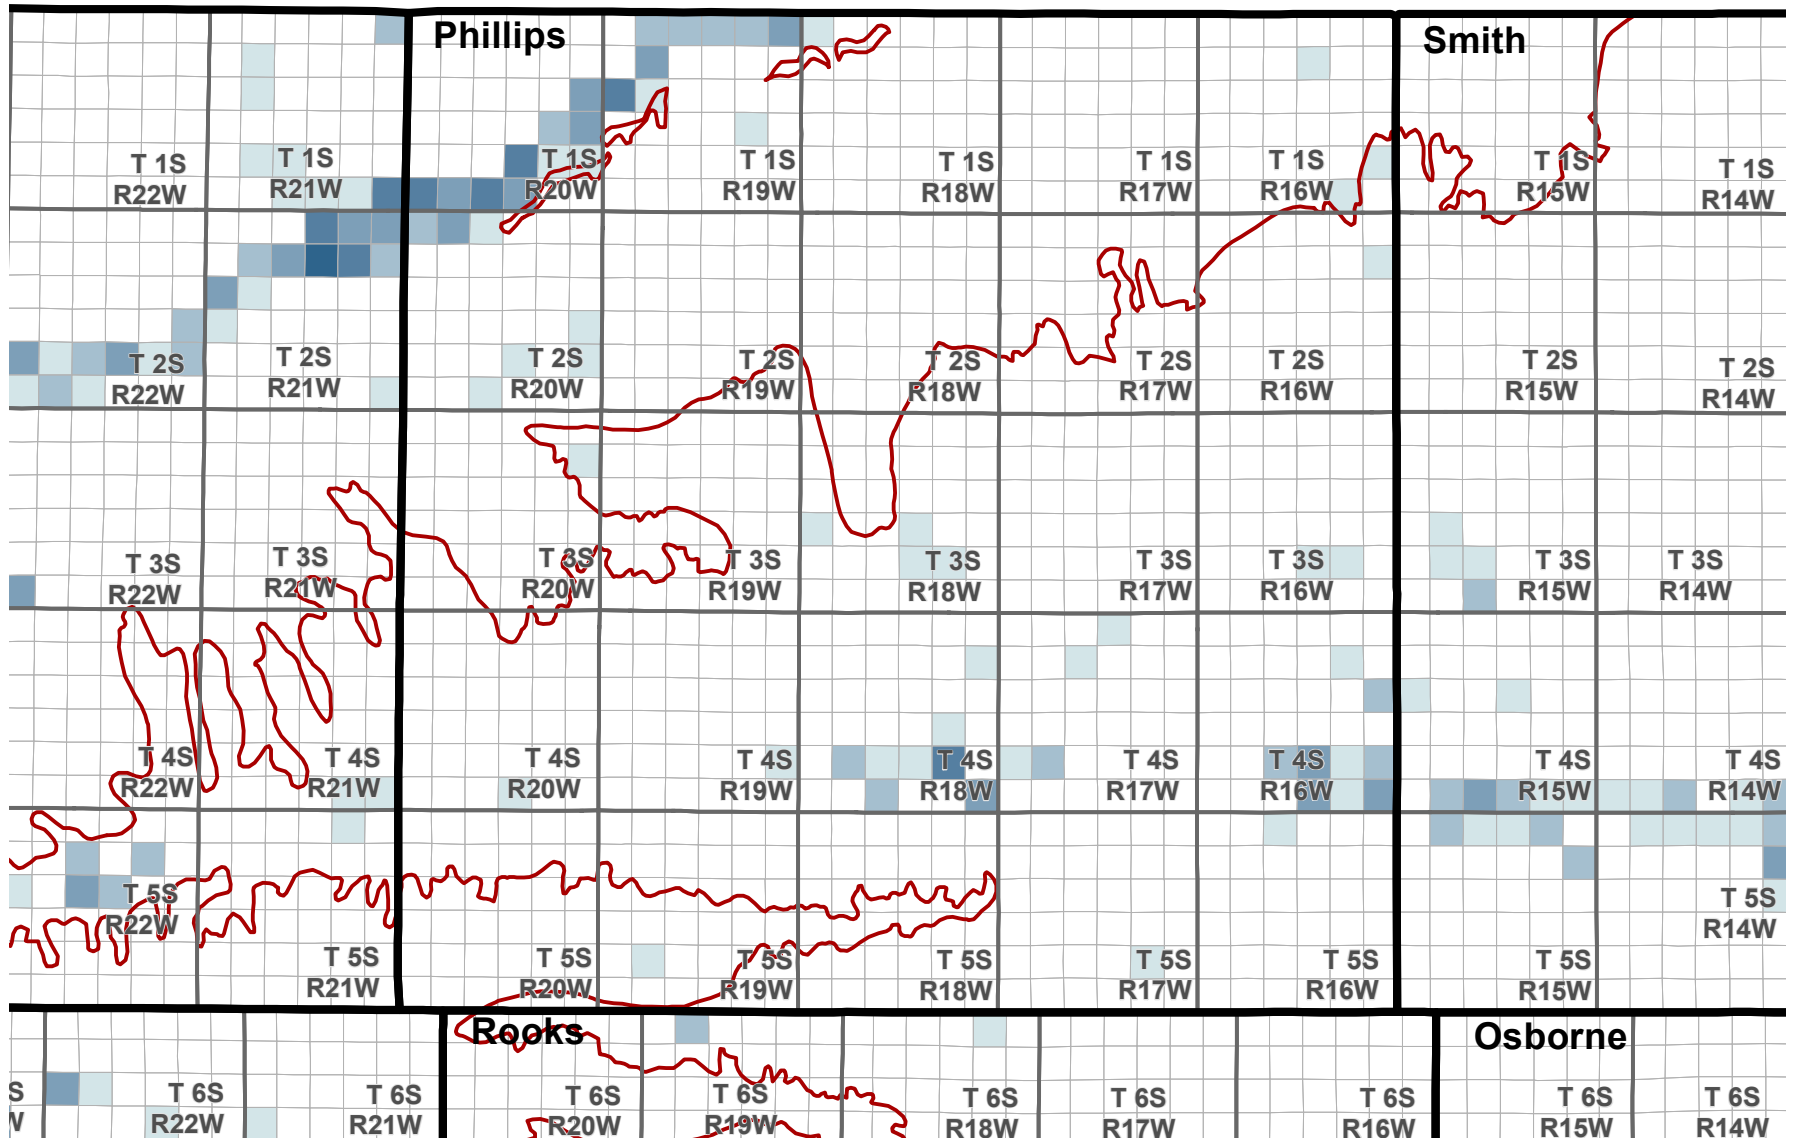

Reported Groundwater Use

Average 2003-2012 reported water use, annual groundwater diversion totals by section

Average reported water use (Acre-Feet)

Kansas Department of Agriculture
Division of Water Resources
February 16, 2016