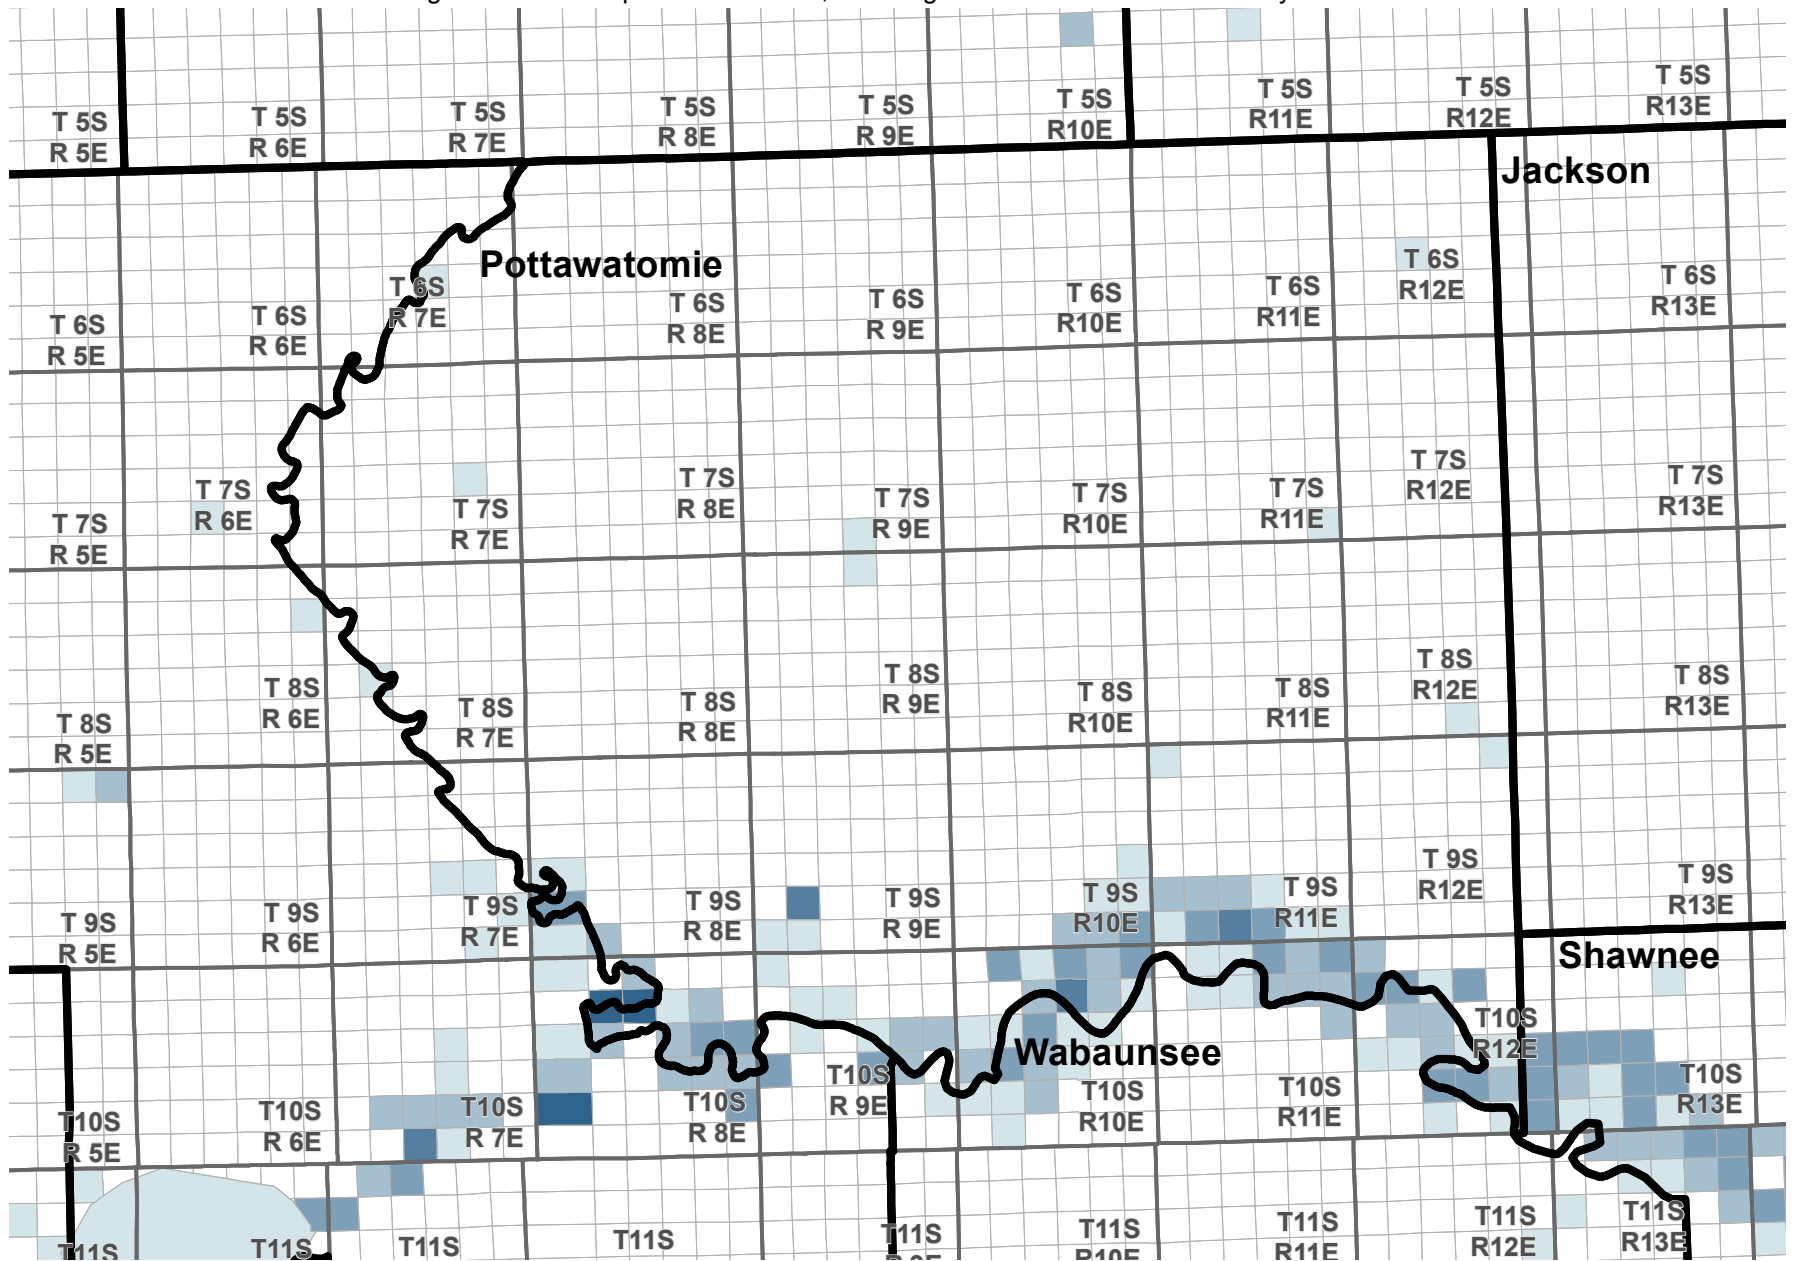

Reported Groundwater Use

Average 2003-2012 reported water use, annual groundwater diversion totals by section

Average reported water use (Acre-Feet)

0 5 10 Miles

Kansas Department of Agriculture
Division of Water Resources
February 16, 2016