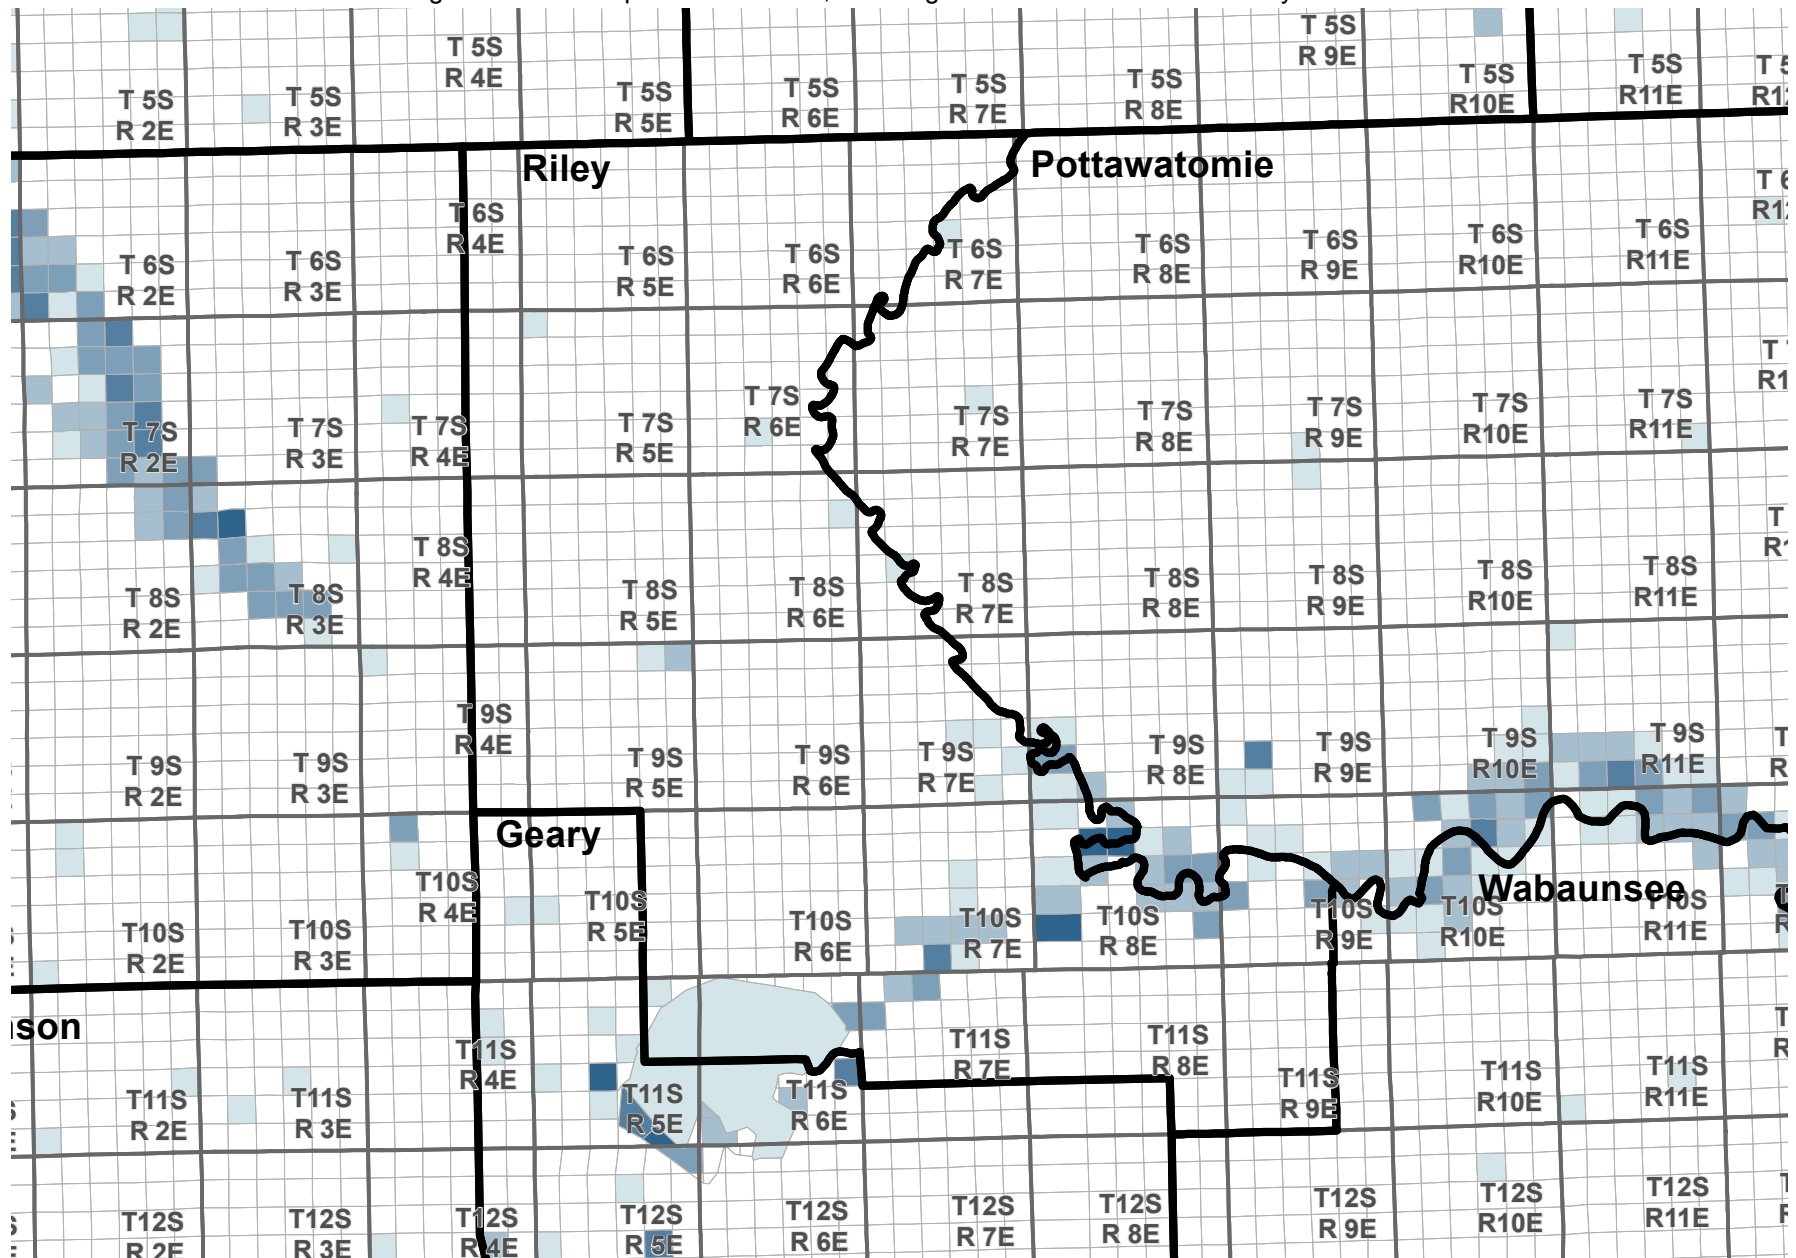

# Reported Groundwater Use

Average 2003-2012 reported water use, annual groundwater diversion totals by section

## Average reported water use (Acre-Feet)

Kansas Department of Agriculture  
Division of Water Resources  
February 16, 2016