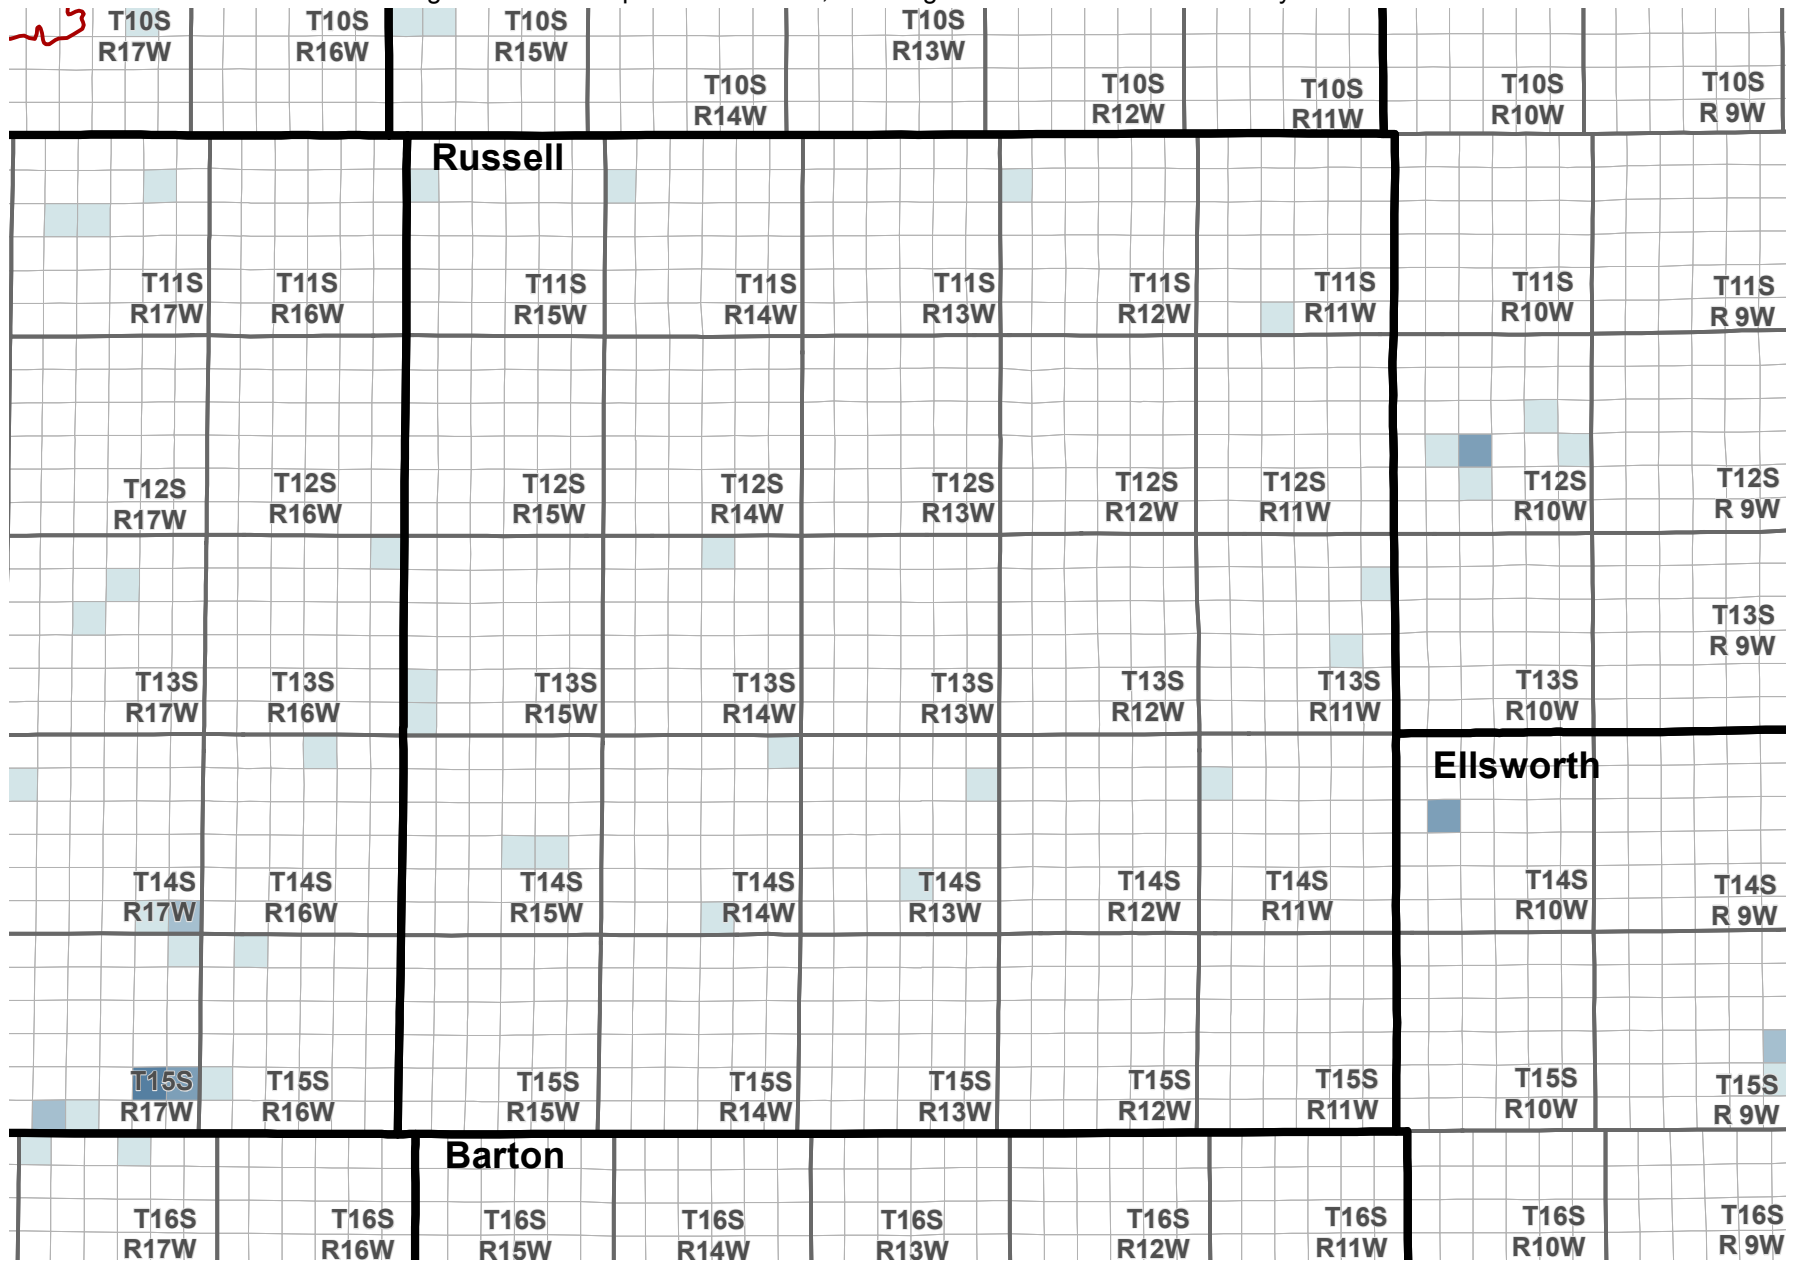

Reported Groundwater Use

Average 2003-2012 reported water use, annual groundwater diversion totals by section

Average reported water use (Acre-Feet)

Kansas Department of Agriculture
Division of Water Resources
February 16, 2016