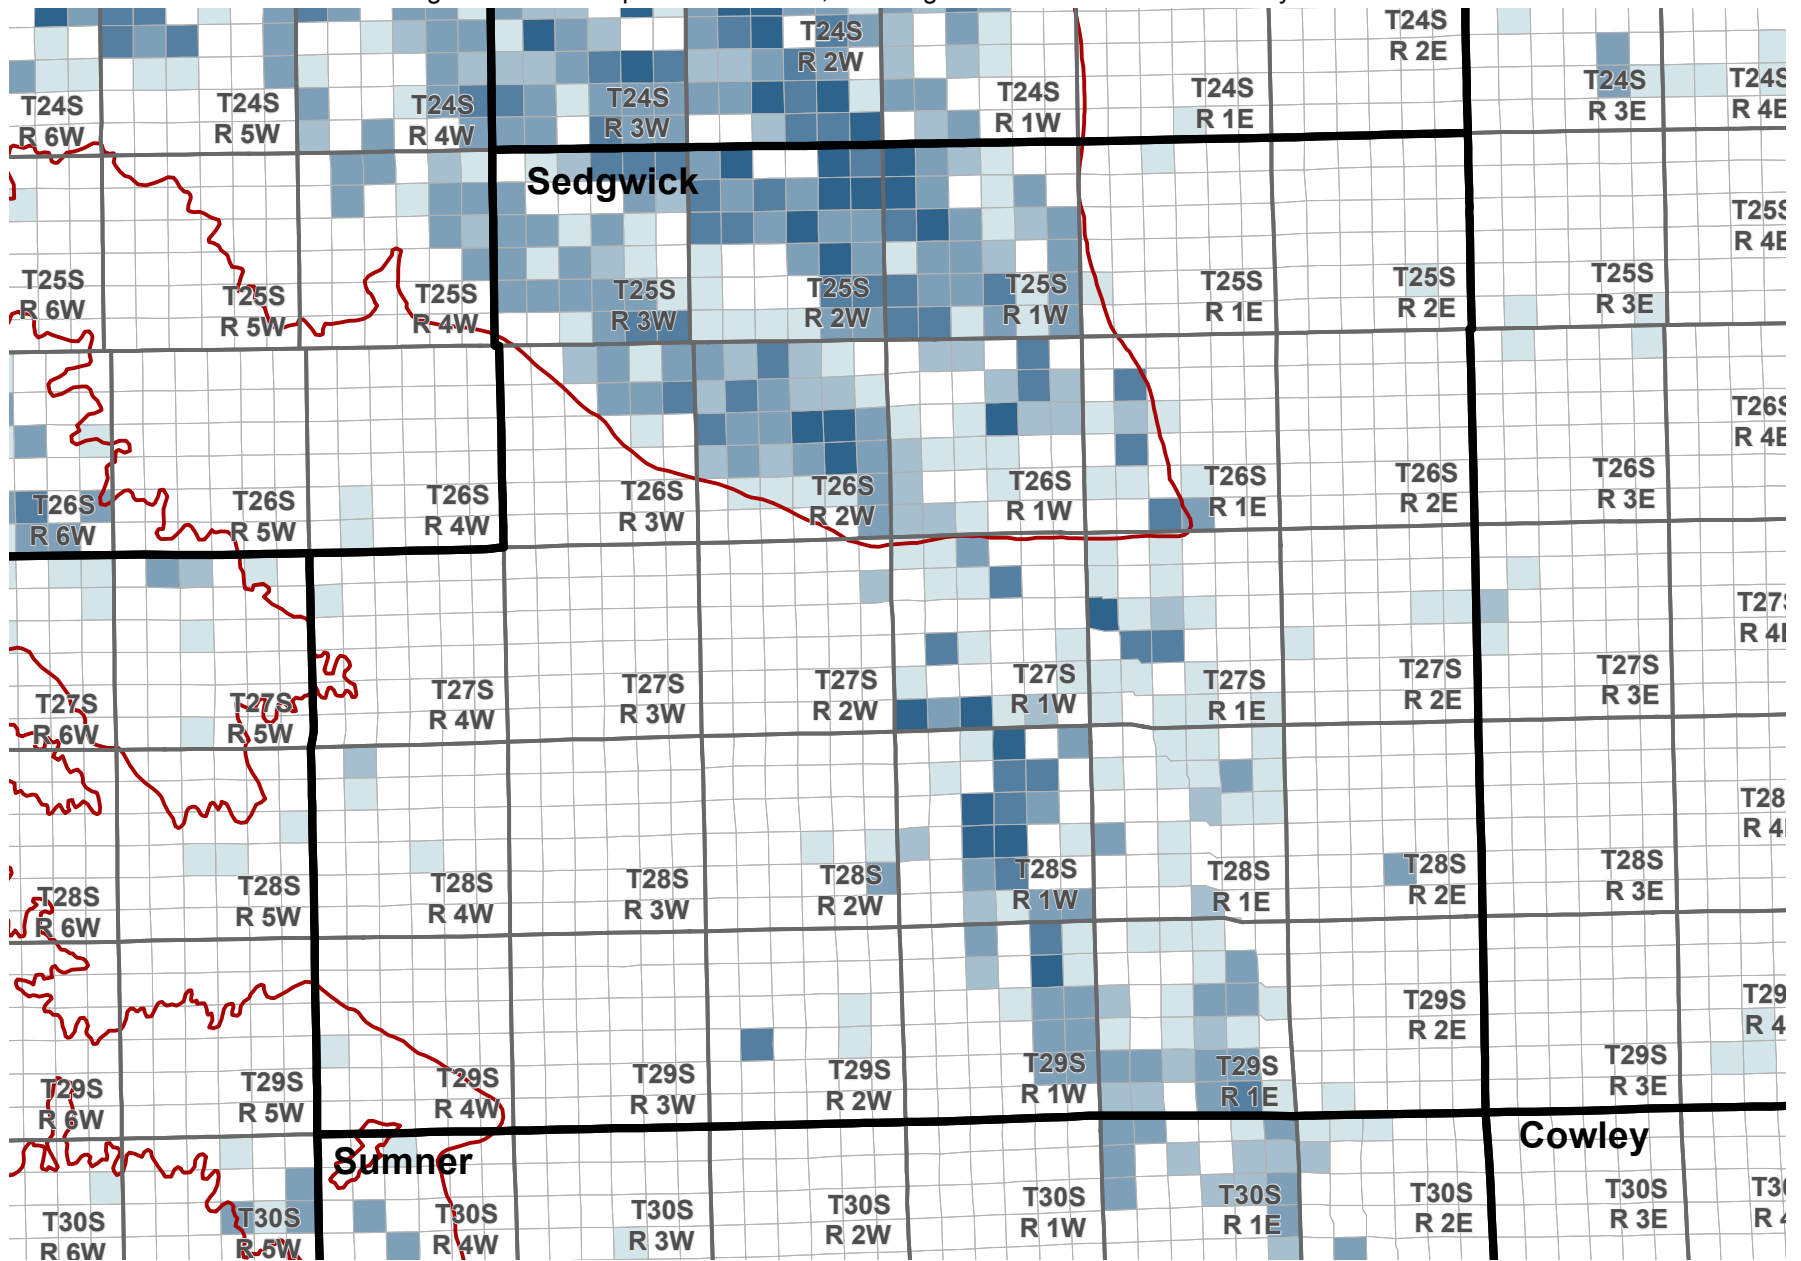

Reported Groundwater Use

Average 2003-2012 reported water use, annual groundwater diversion totals by section

Average reported water use (Acre-Feet)

Kansas Department of Agriculture
 Division of Water Resources
 February 16, 2016