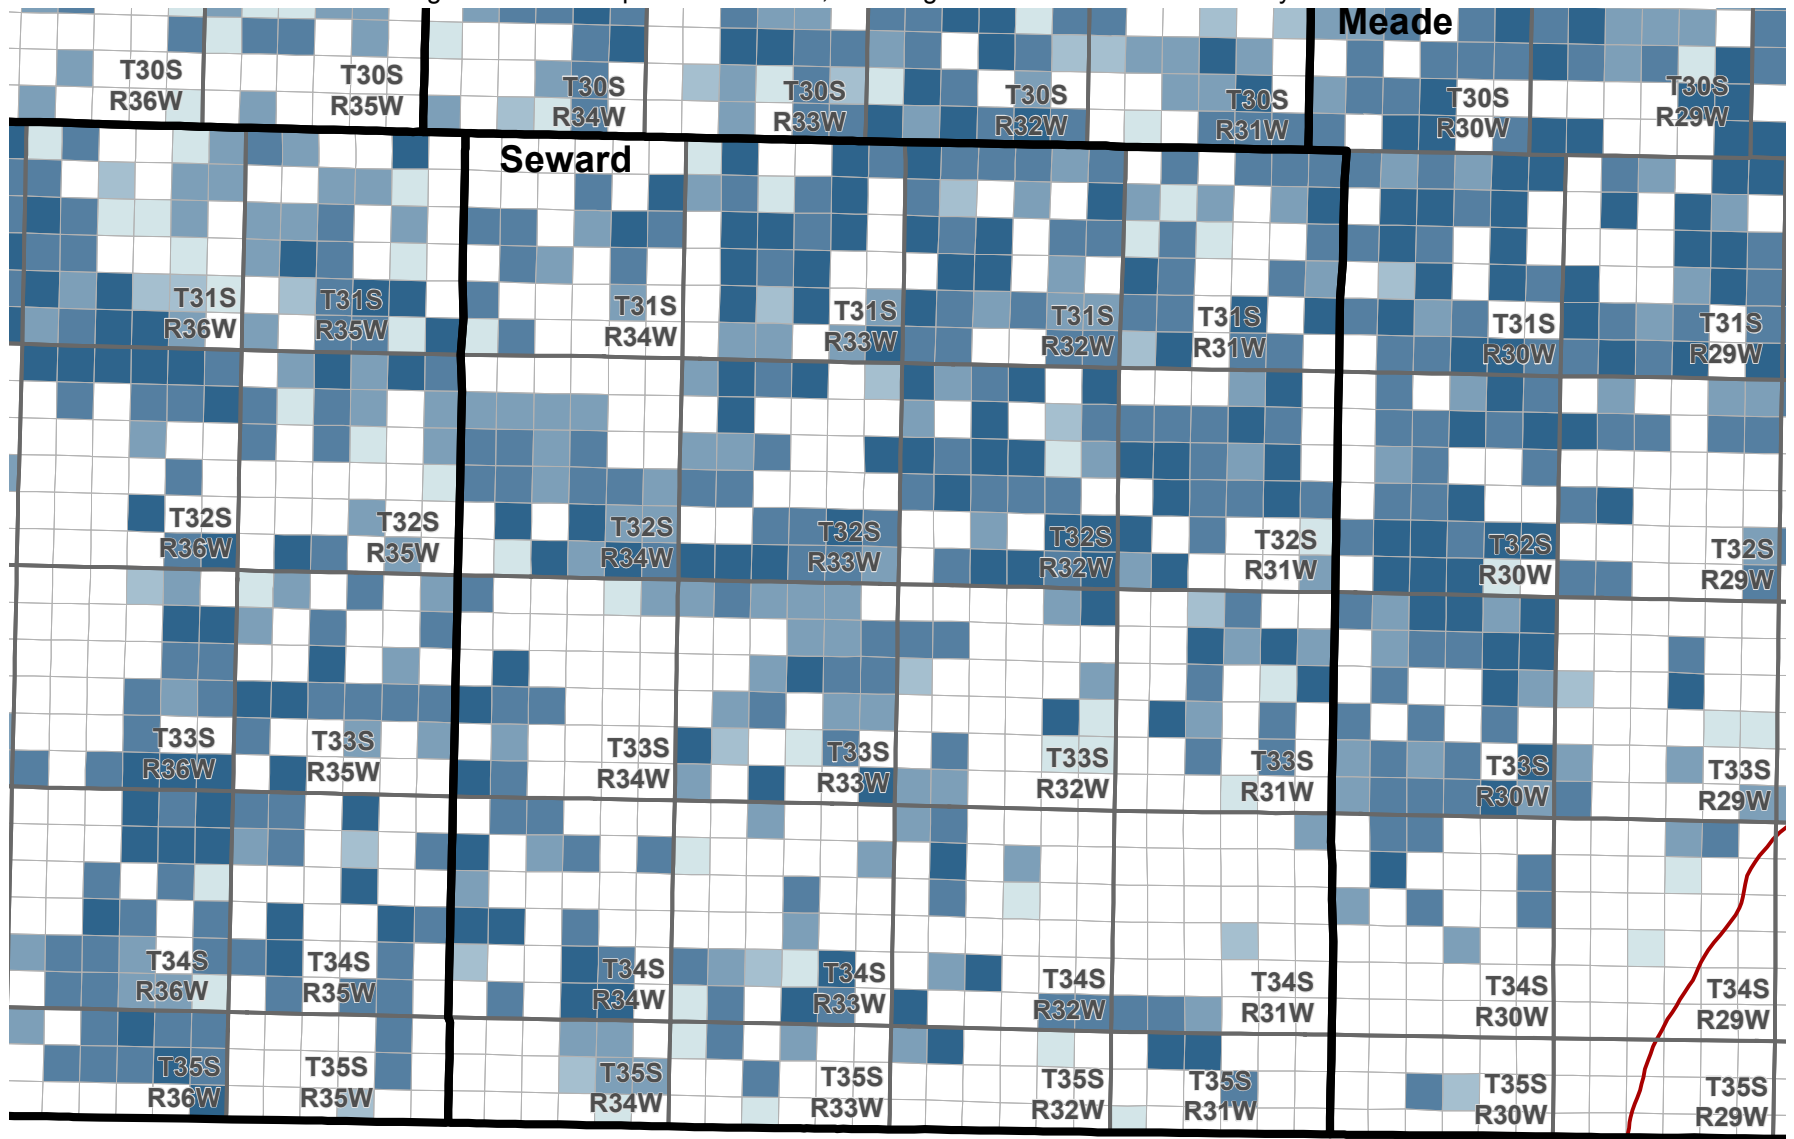

Reported Groundwater Use

Average 2003-2012 reported water use, annual groundwater diversion totals by section

Average reported water use (Acre-Feet)

Kansas Department of Agriculture
 Division of Water Resources
 February 16, 2016