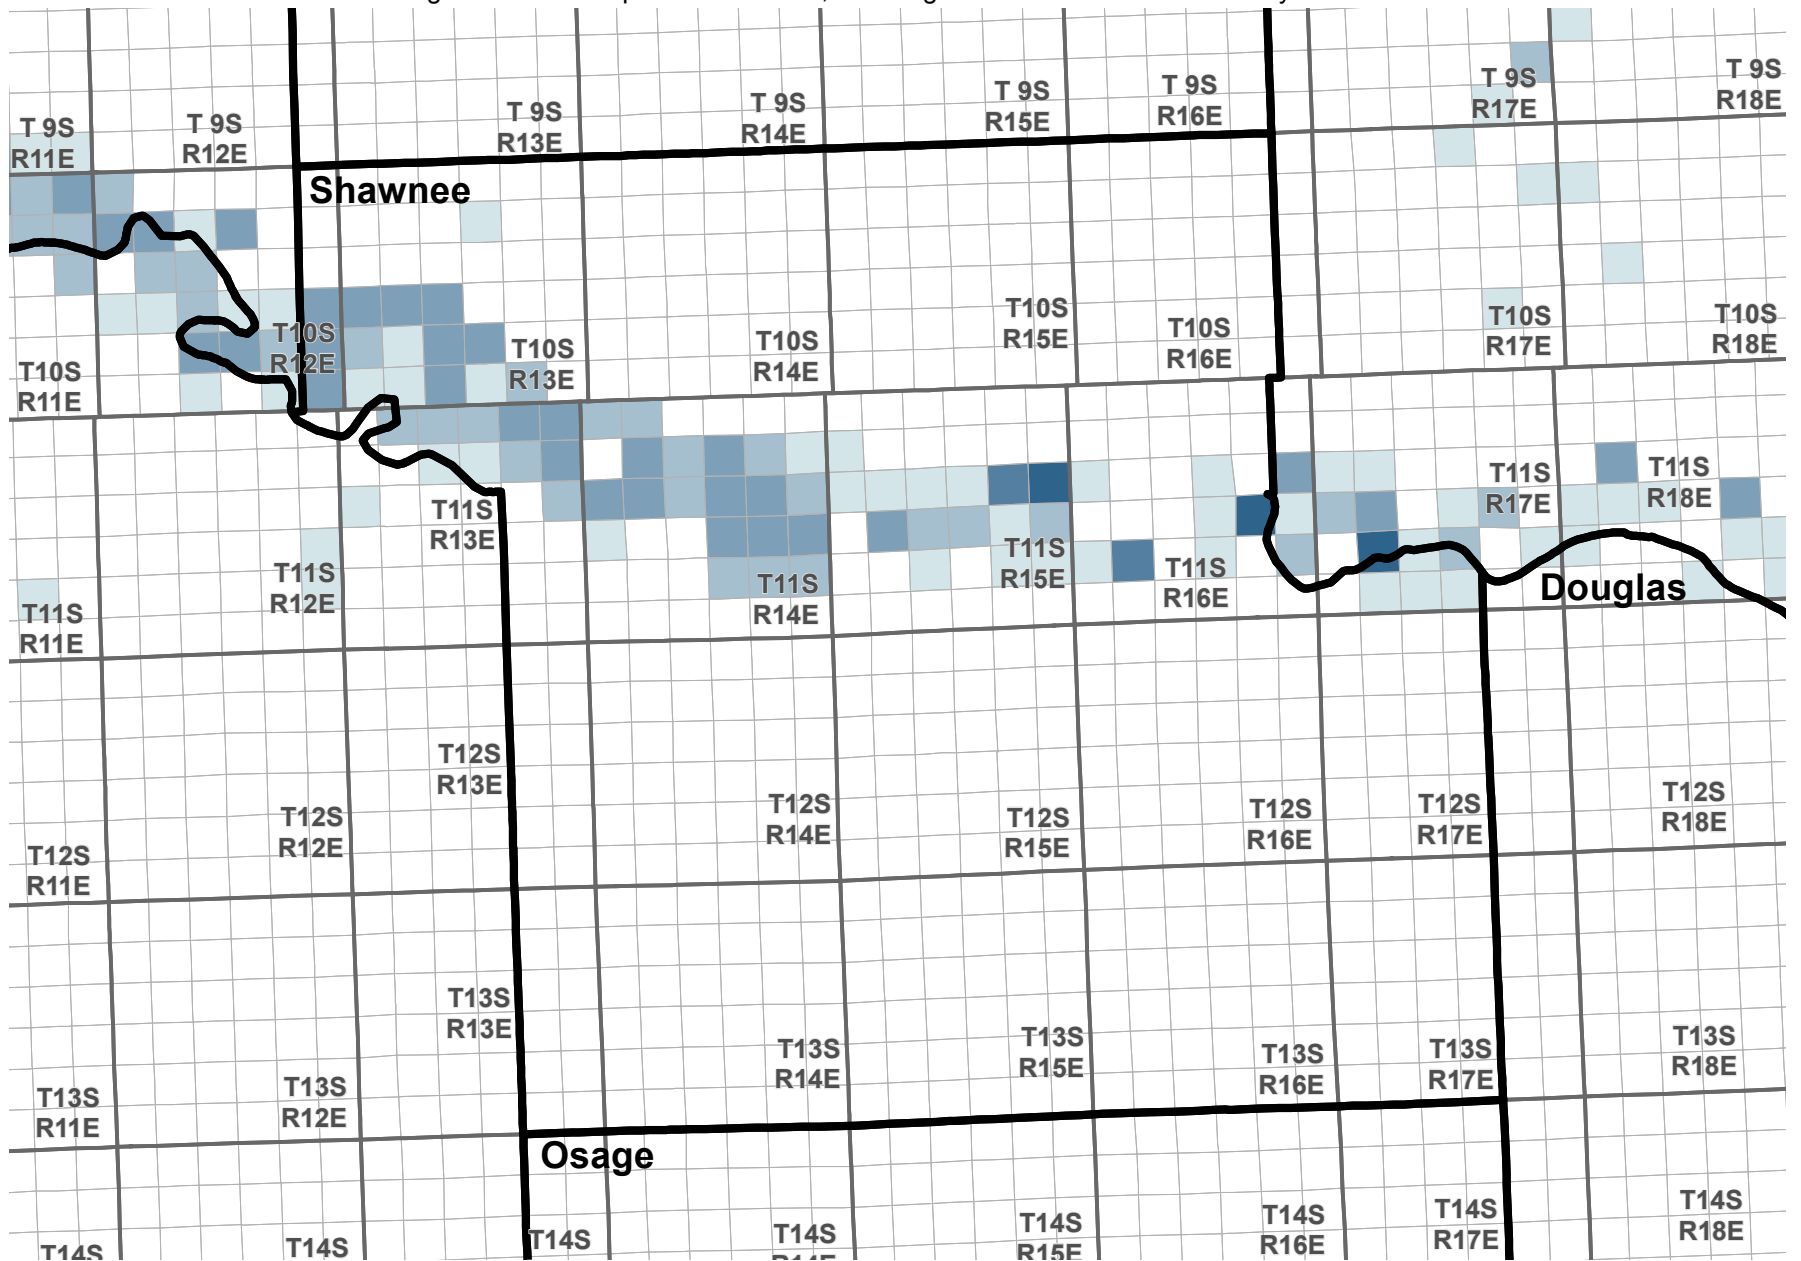

Reported Groundwater Use

Average 2003-2012 reported water use, annual groundwater diversion totals by section

Average reported water use (Acre-Feet)

Kansas Department of Agriculture
Division of Water Resources
February 16, 2016