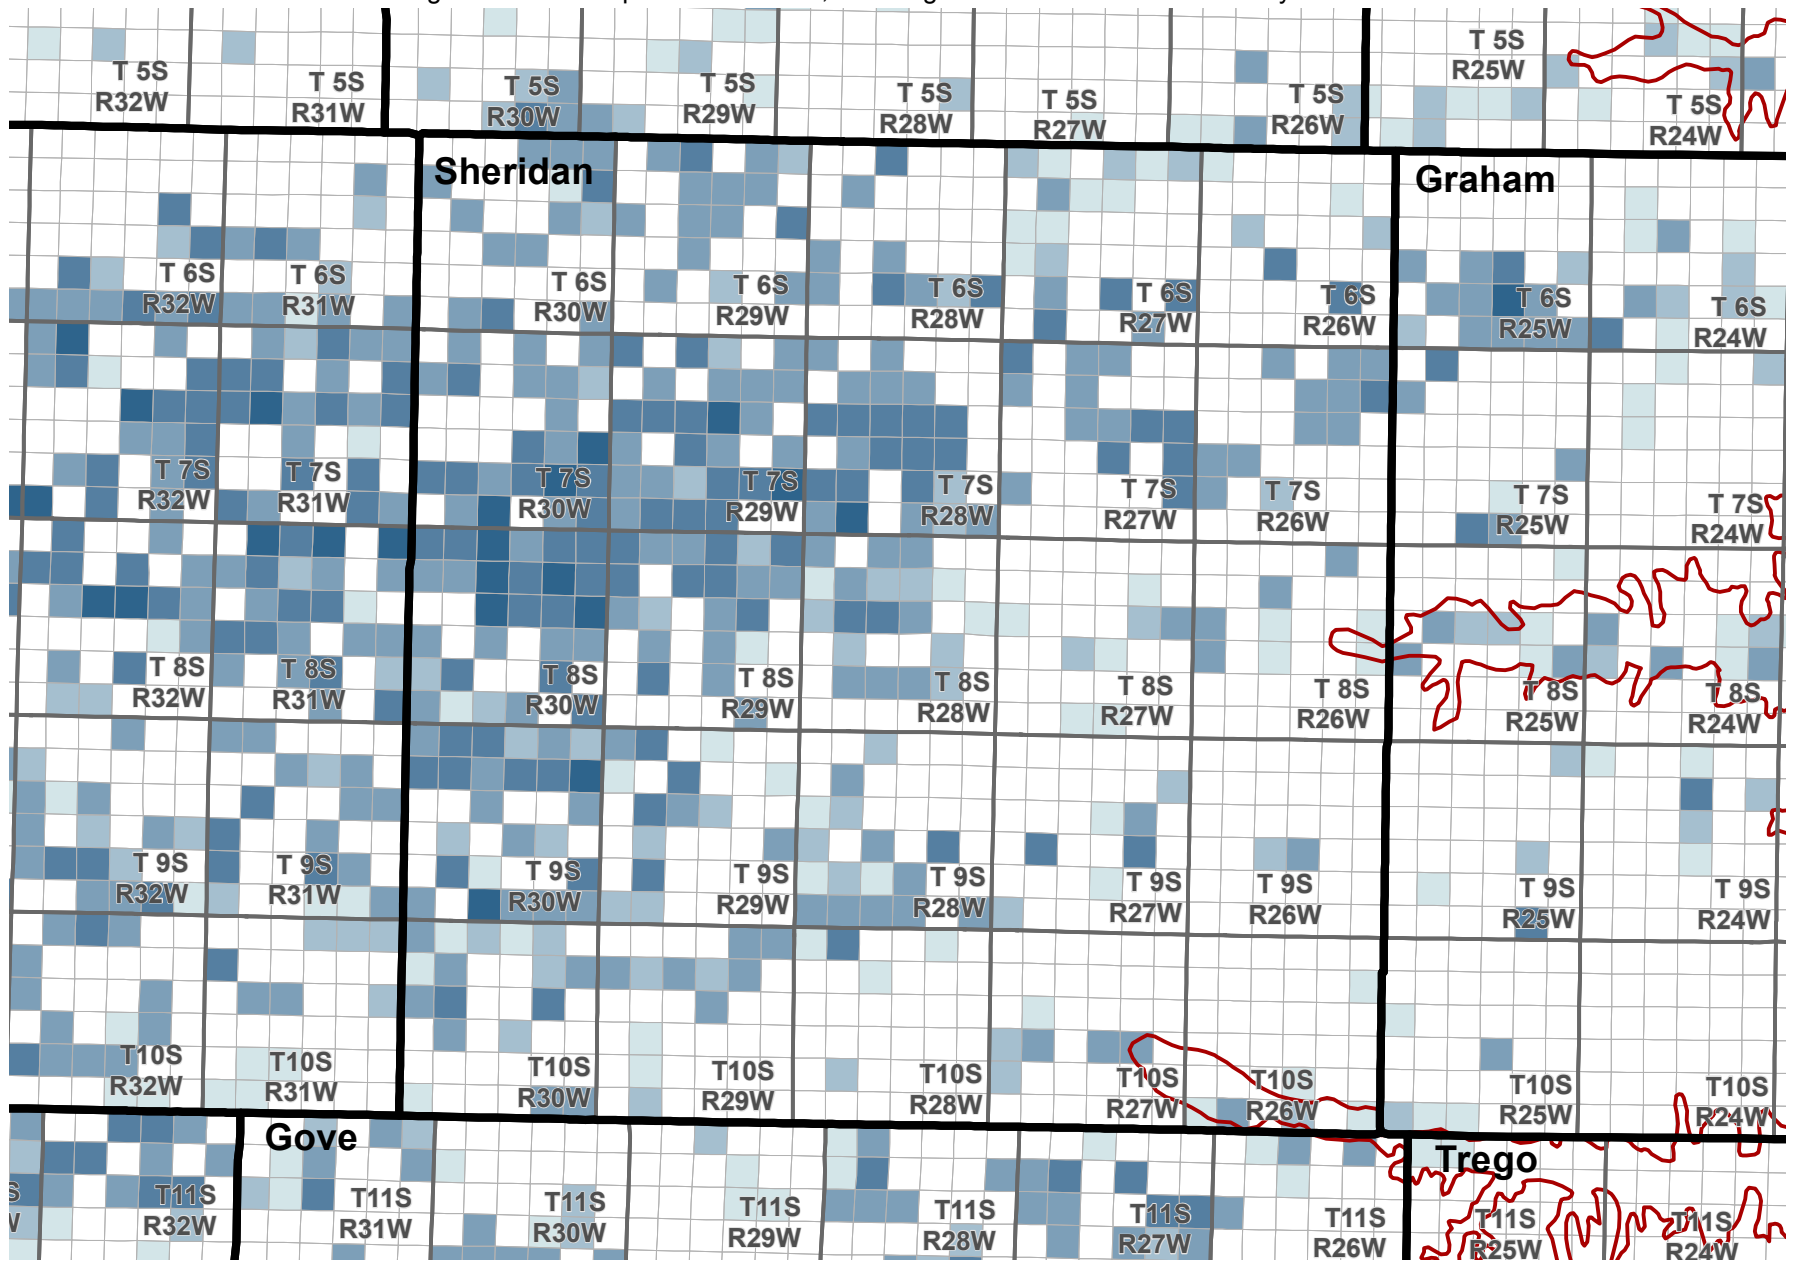

# Reported Groundwater Use

Average 2003-2012 reported water use, annual groundwater diversion totals by section

## Average reported water use (Acre-Feet)

0 5 10 Miles

Kansas Department of Agriculture  
Division of Water Resources  
February 16, 2016