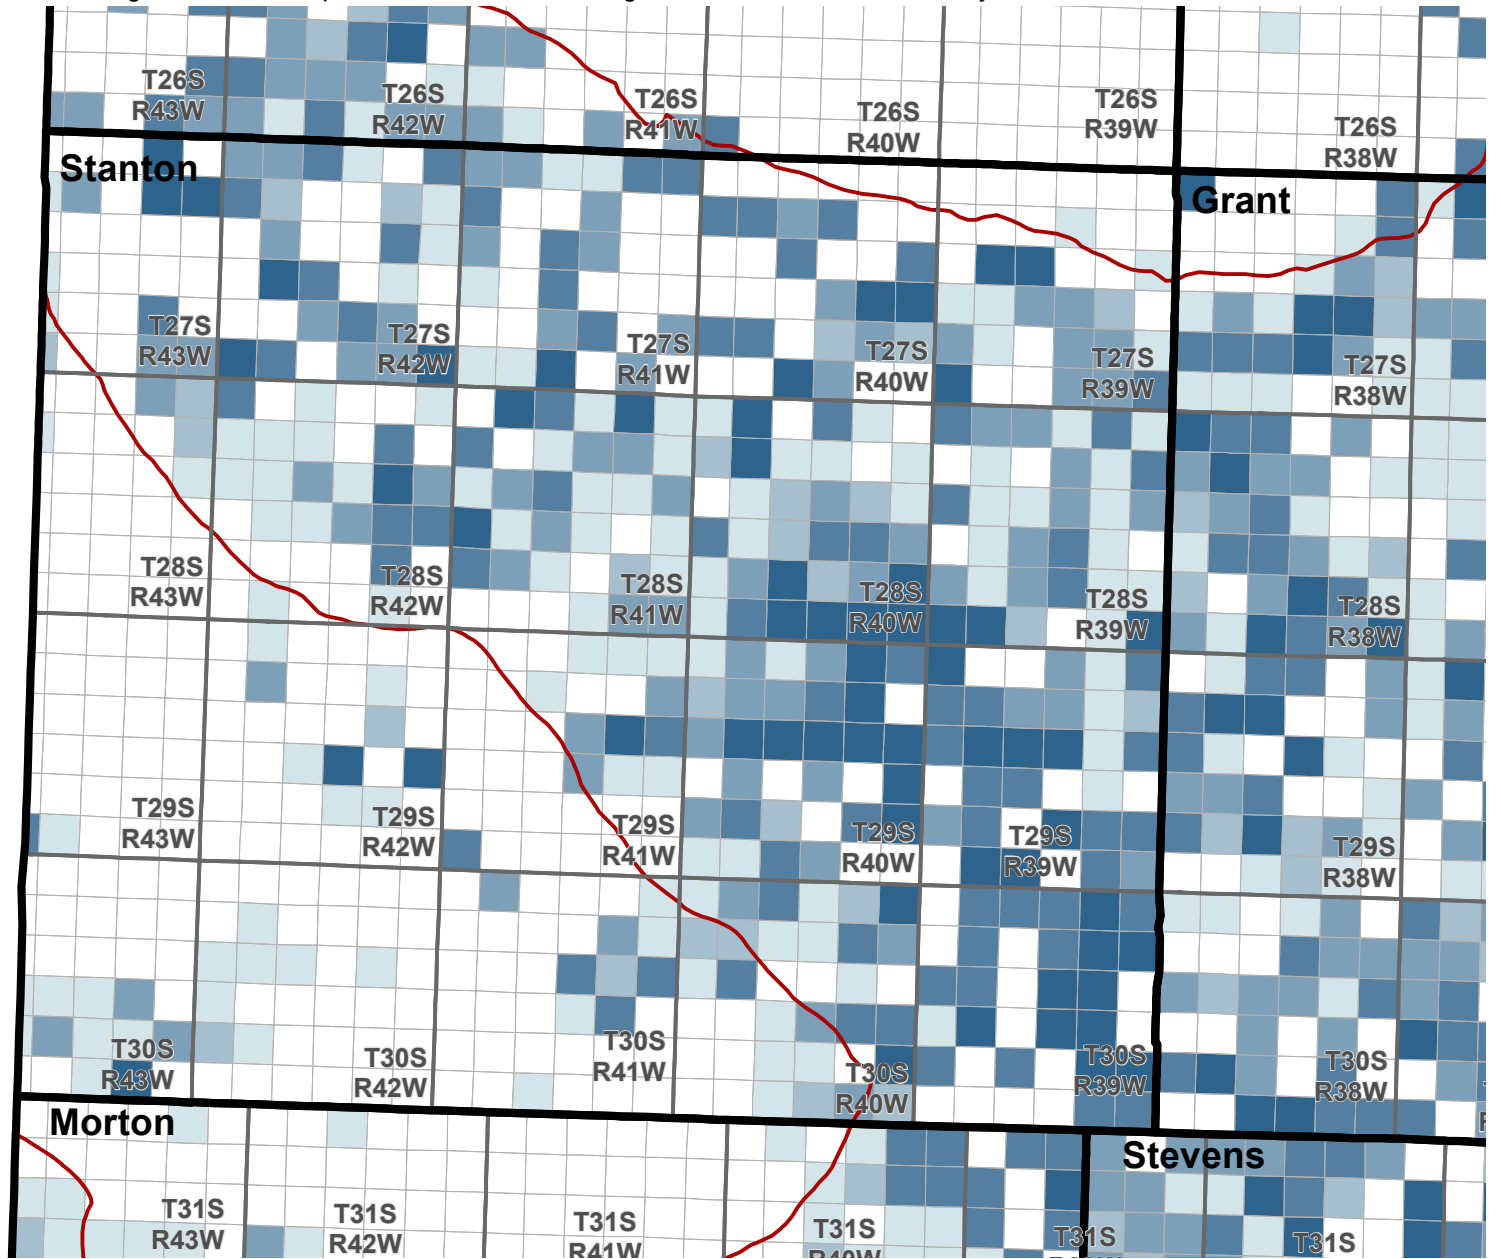

Reported Groundwater Use

Average 2003-2012 reported water use, annual groundwater diversion totals by section

Average reported water use (Acre-Feet)

Kansas Department of Agriculture
Division of Water Resources
February 16, 2016