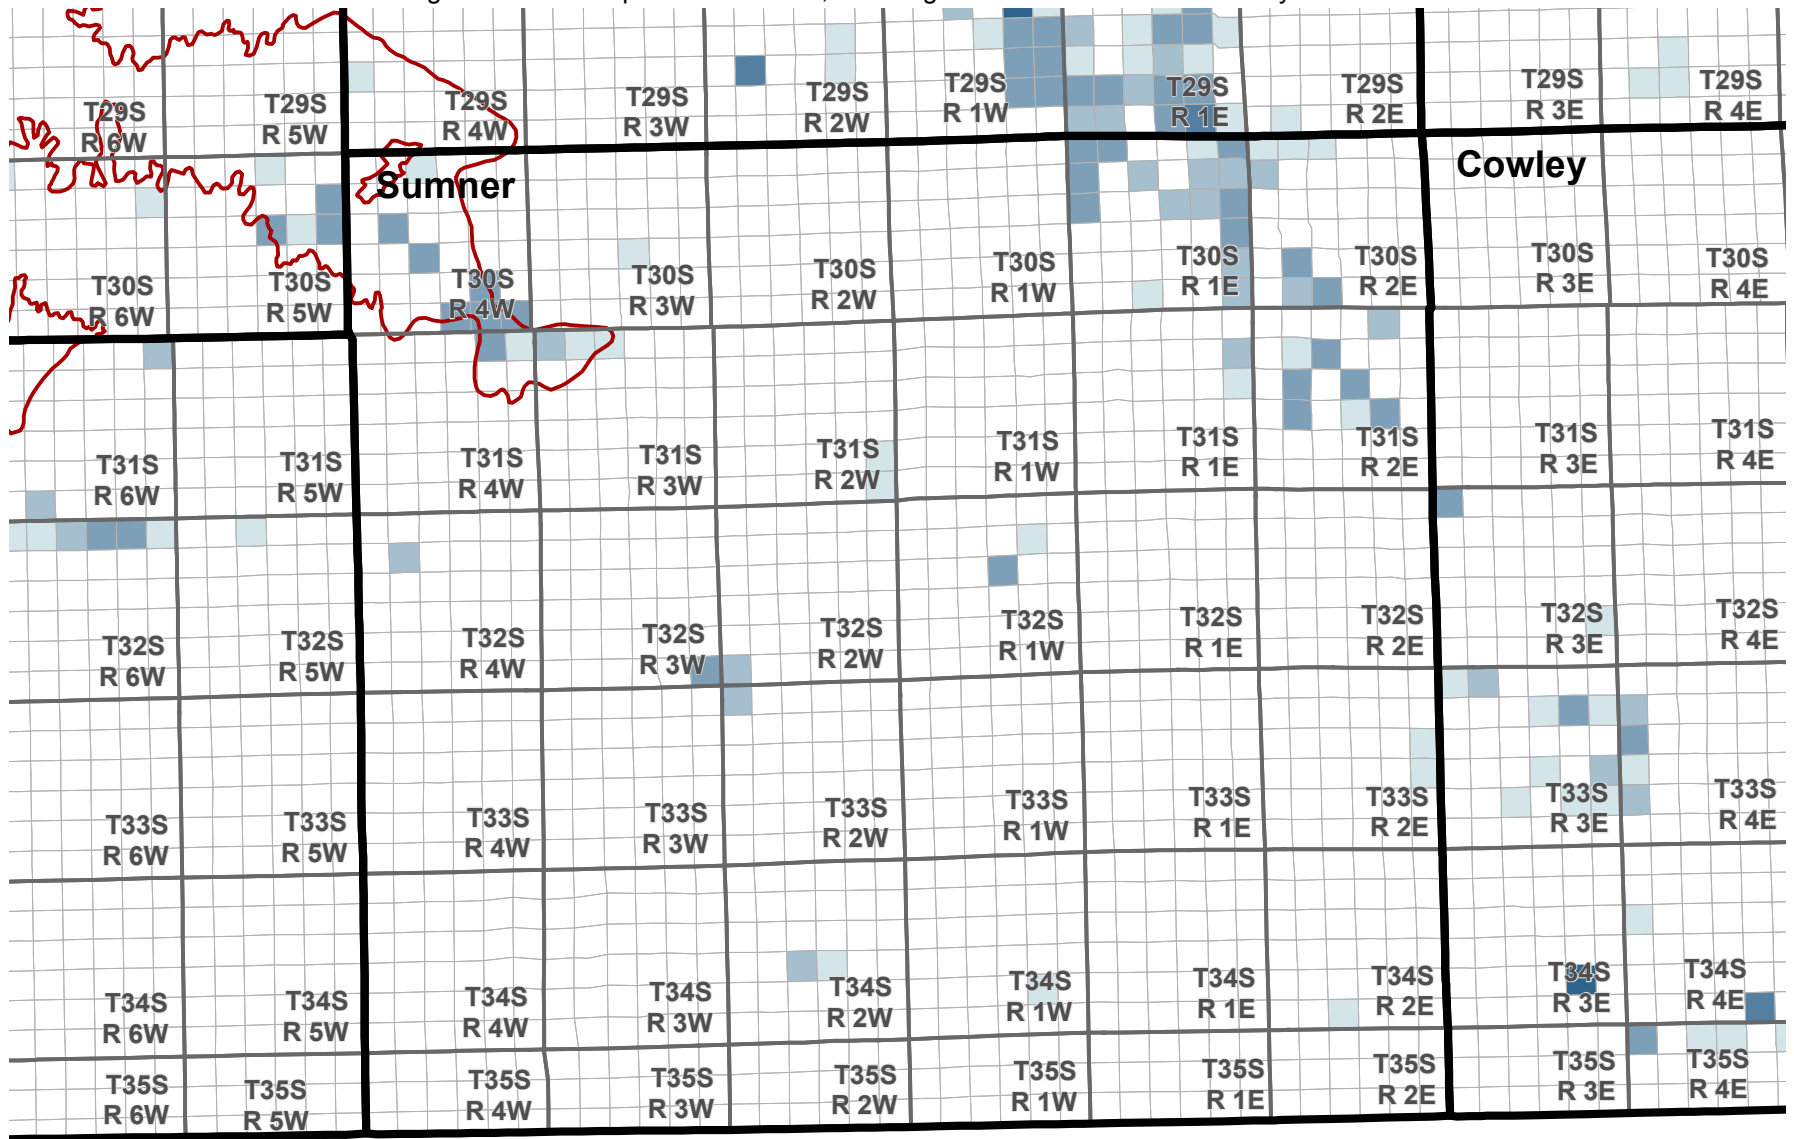

# Reported Groundwater Use

Average 2003-2012 reported water use, annual groundwater diversion totals by section

## Average reported water use (Acre-Feet)

Kansas Department of Agriculture  
Division of Water Resources  
February 16, 2016