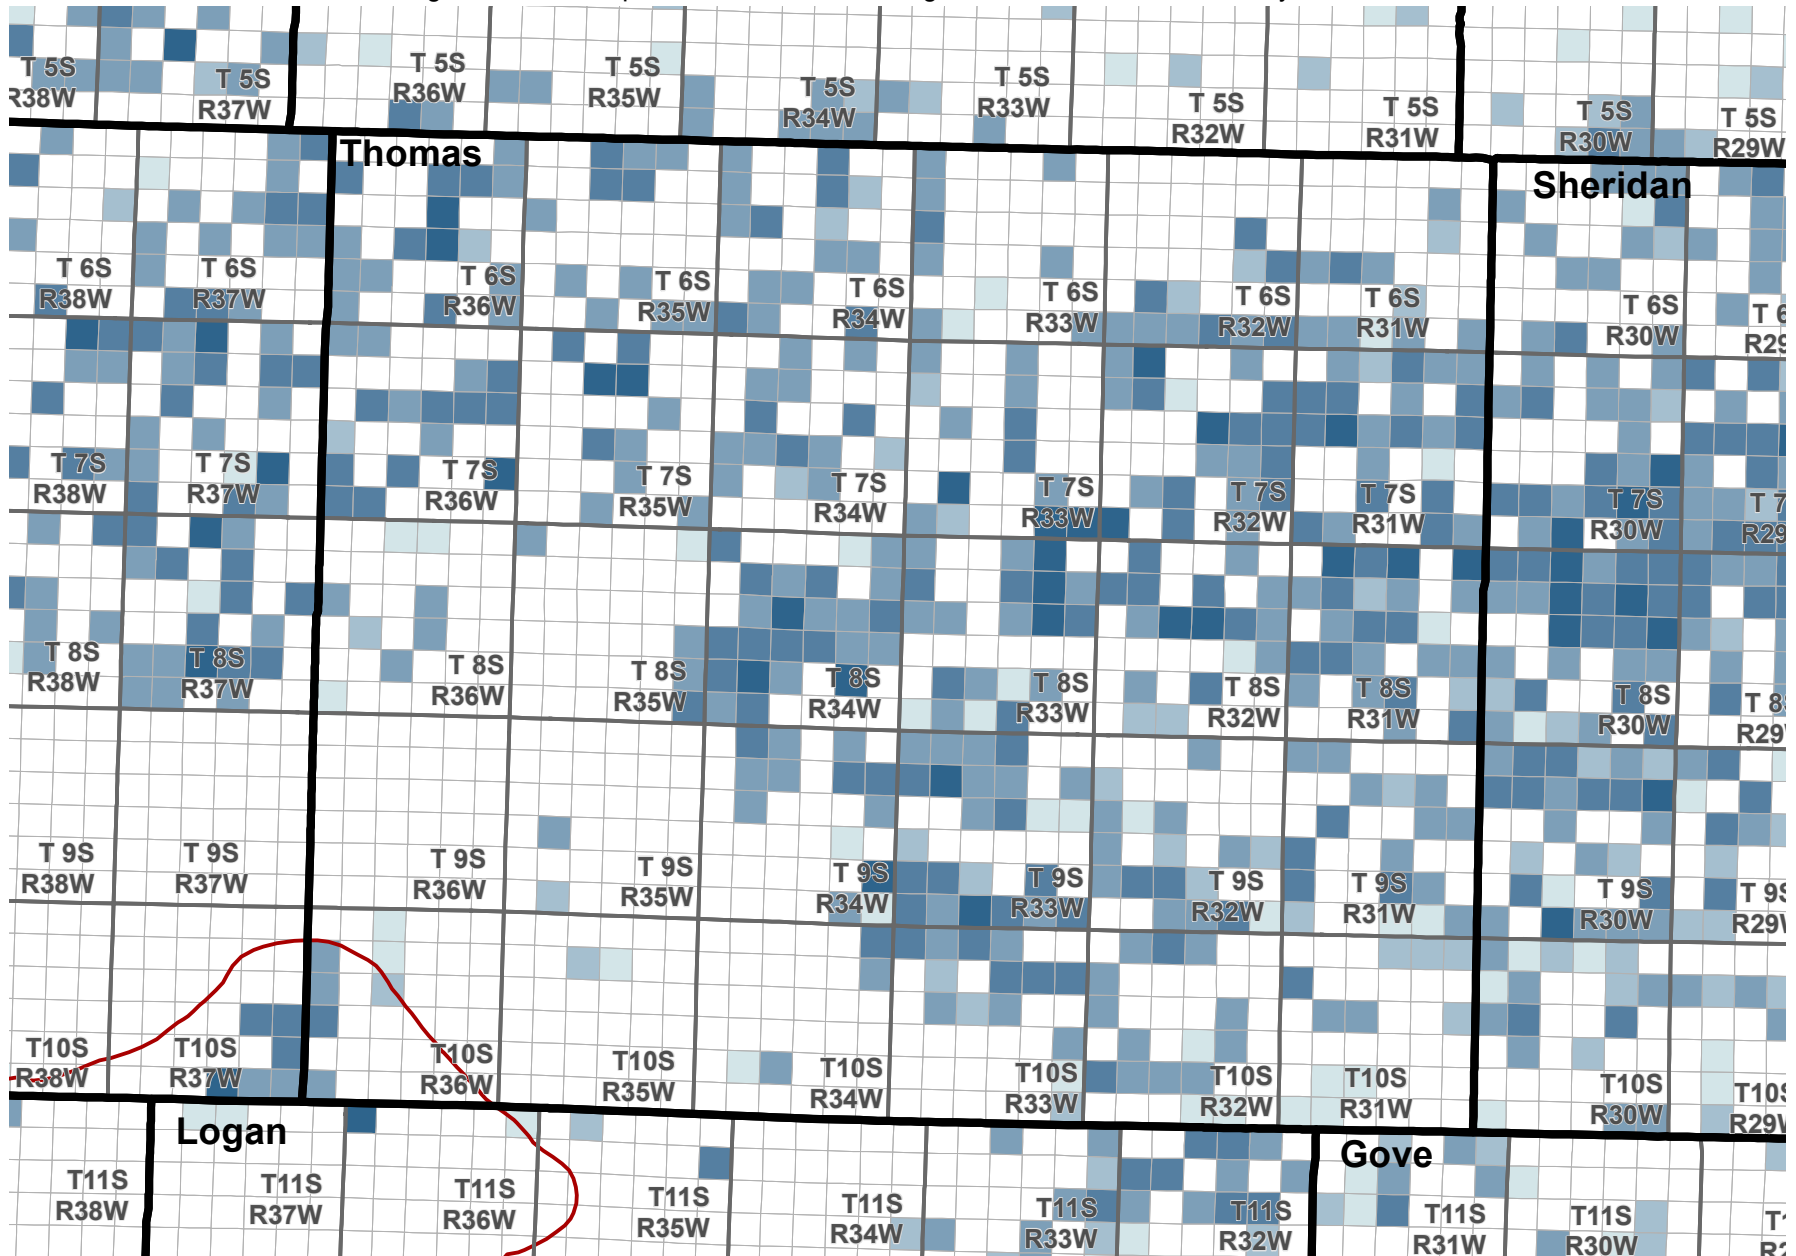

Reported Groundwater Use

Average 2003-2012 reported water use, annual groundwater diversion totals by section

Average reported water use (Acre-Feet)

Kansas Department of Agriculture
 Division of Water Resources
 February 16, 2016