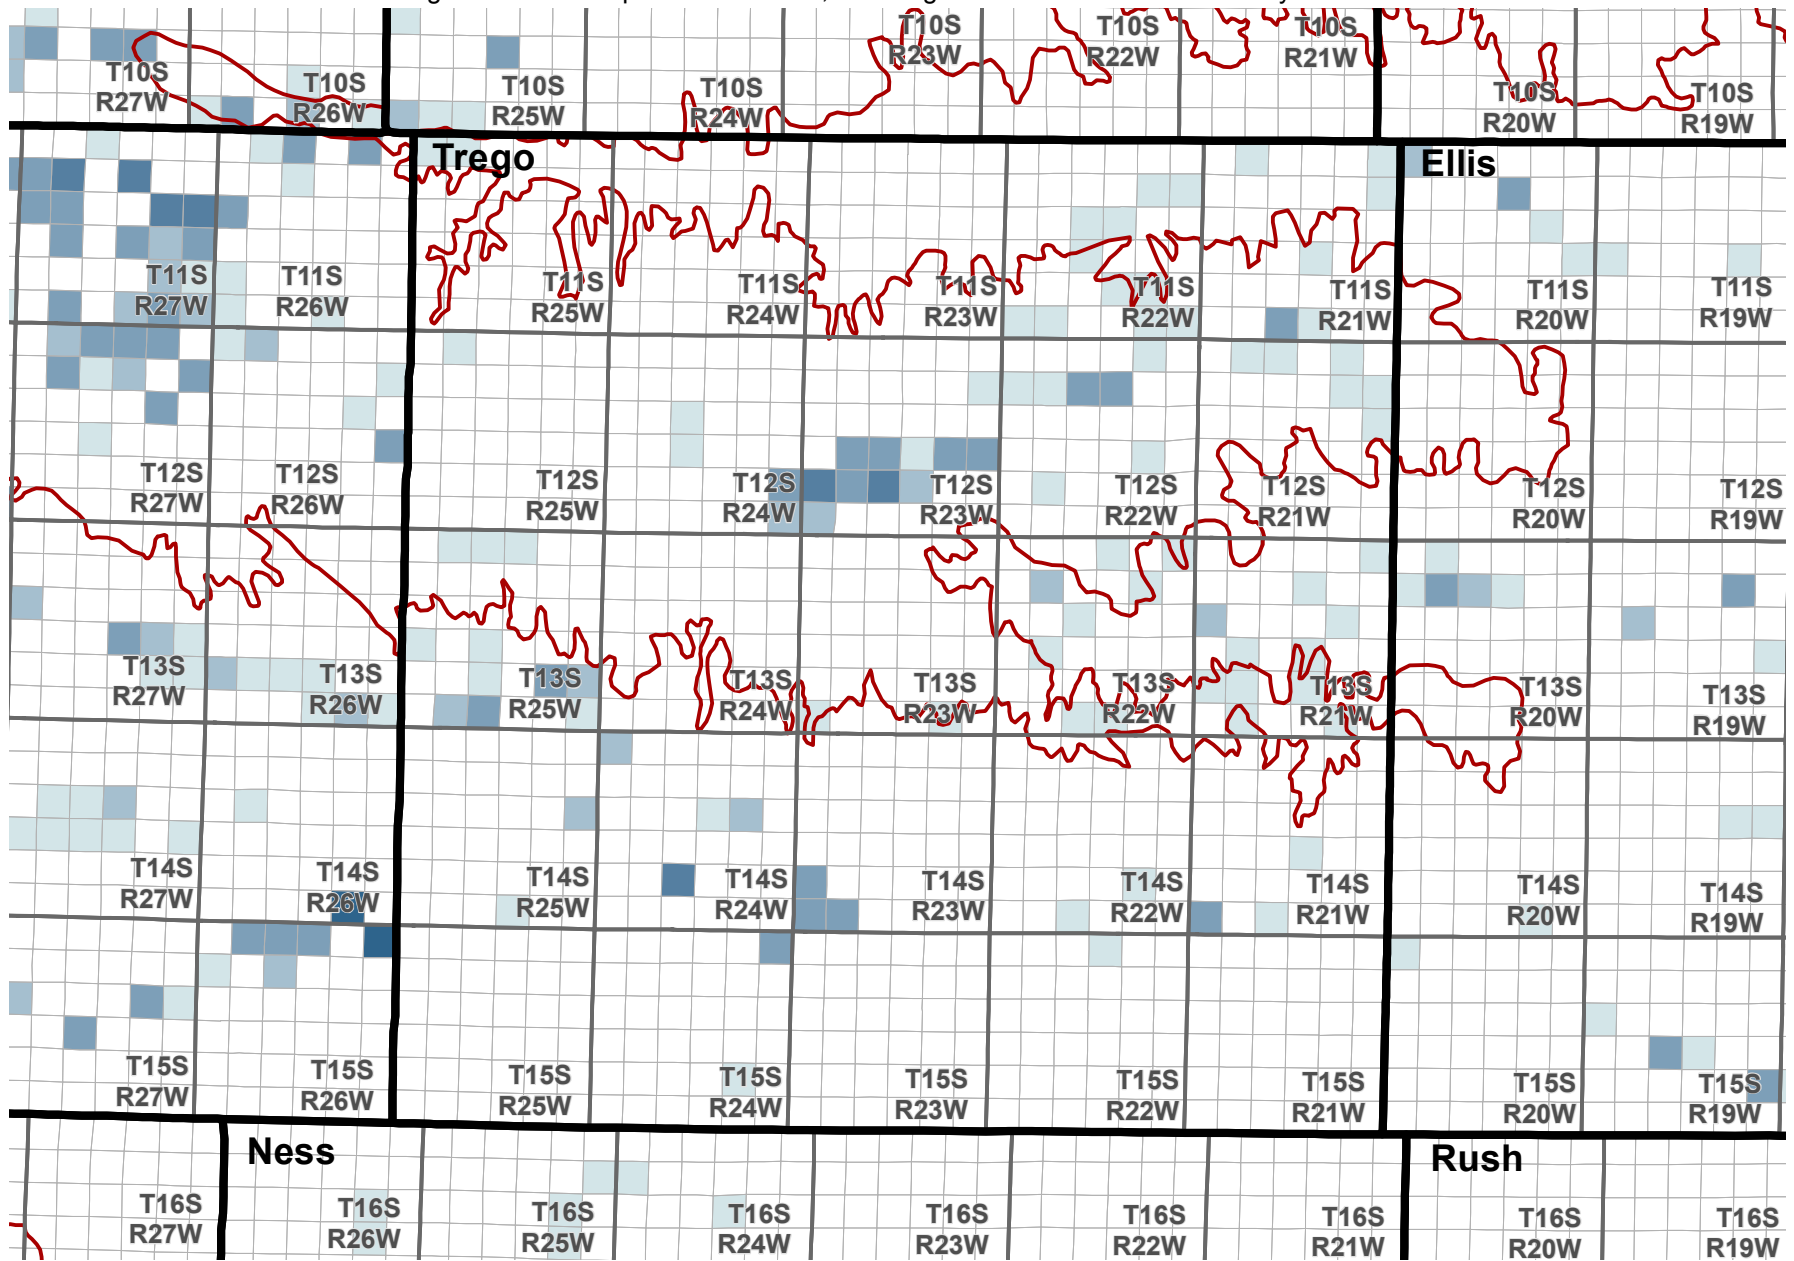

# Reported Groundwater Use

Average 2003-2012 reported water use, annual groundwater diversion totals by section

## Average reported water use (Acre-Feet)

0 5 10 Miles

Kansas Department of Agriculture  
Division of Water Resources  
February 16, 2016