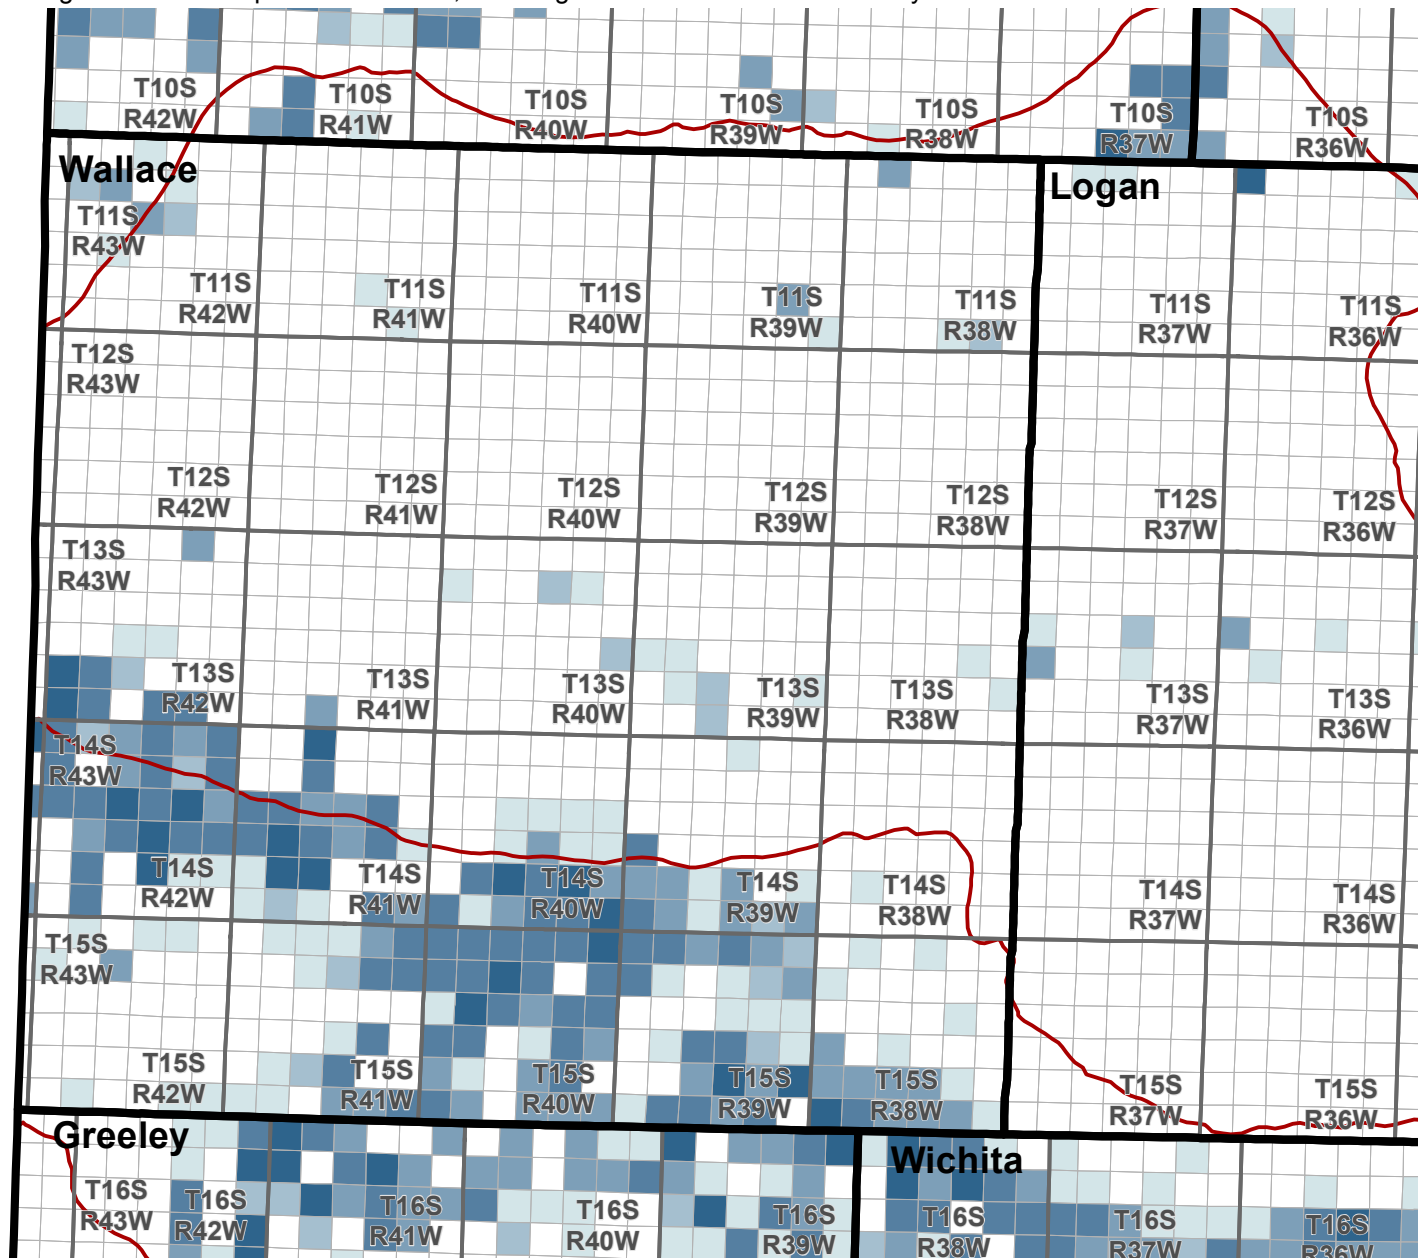

# Reported Groundwater Use

Average 2003-2012 reported water use, annual groundwater diversion totals by section

## Average reported water use (Acre-Feet)

Kansas Department of Agriculture  
Division of Water Resources  
February 16, 2016