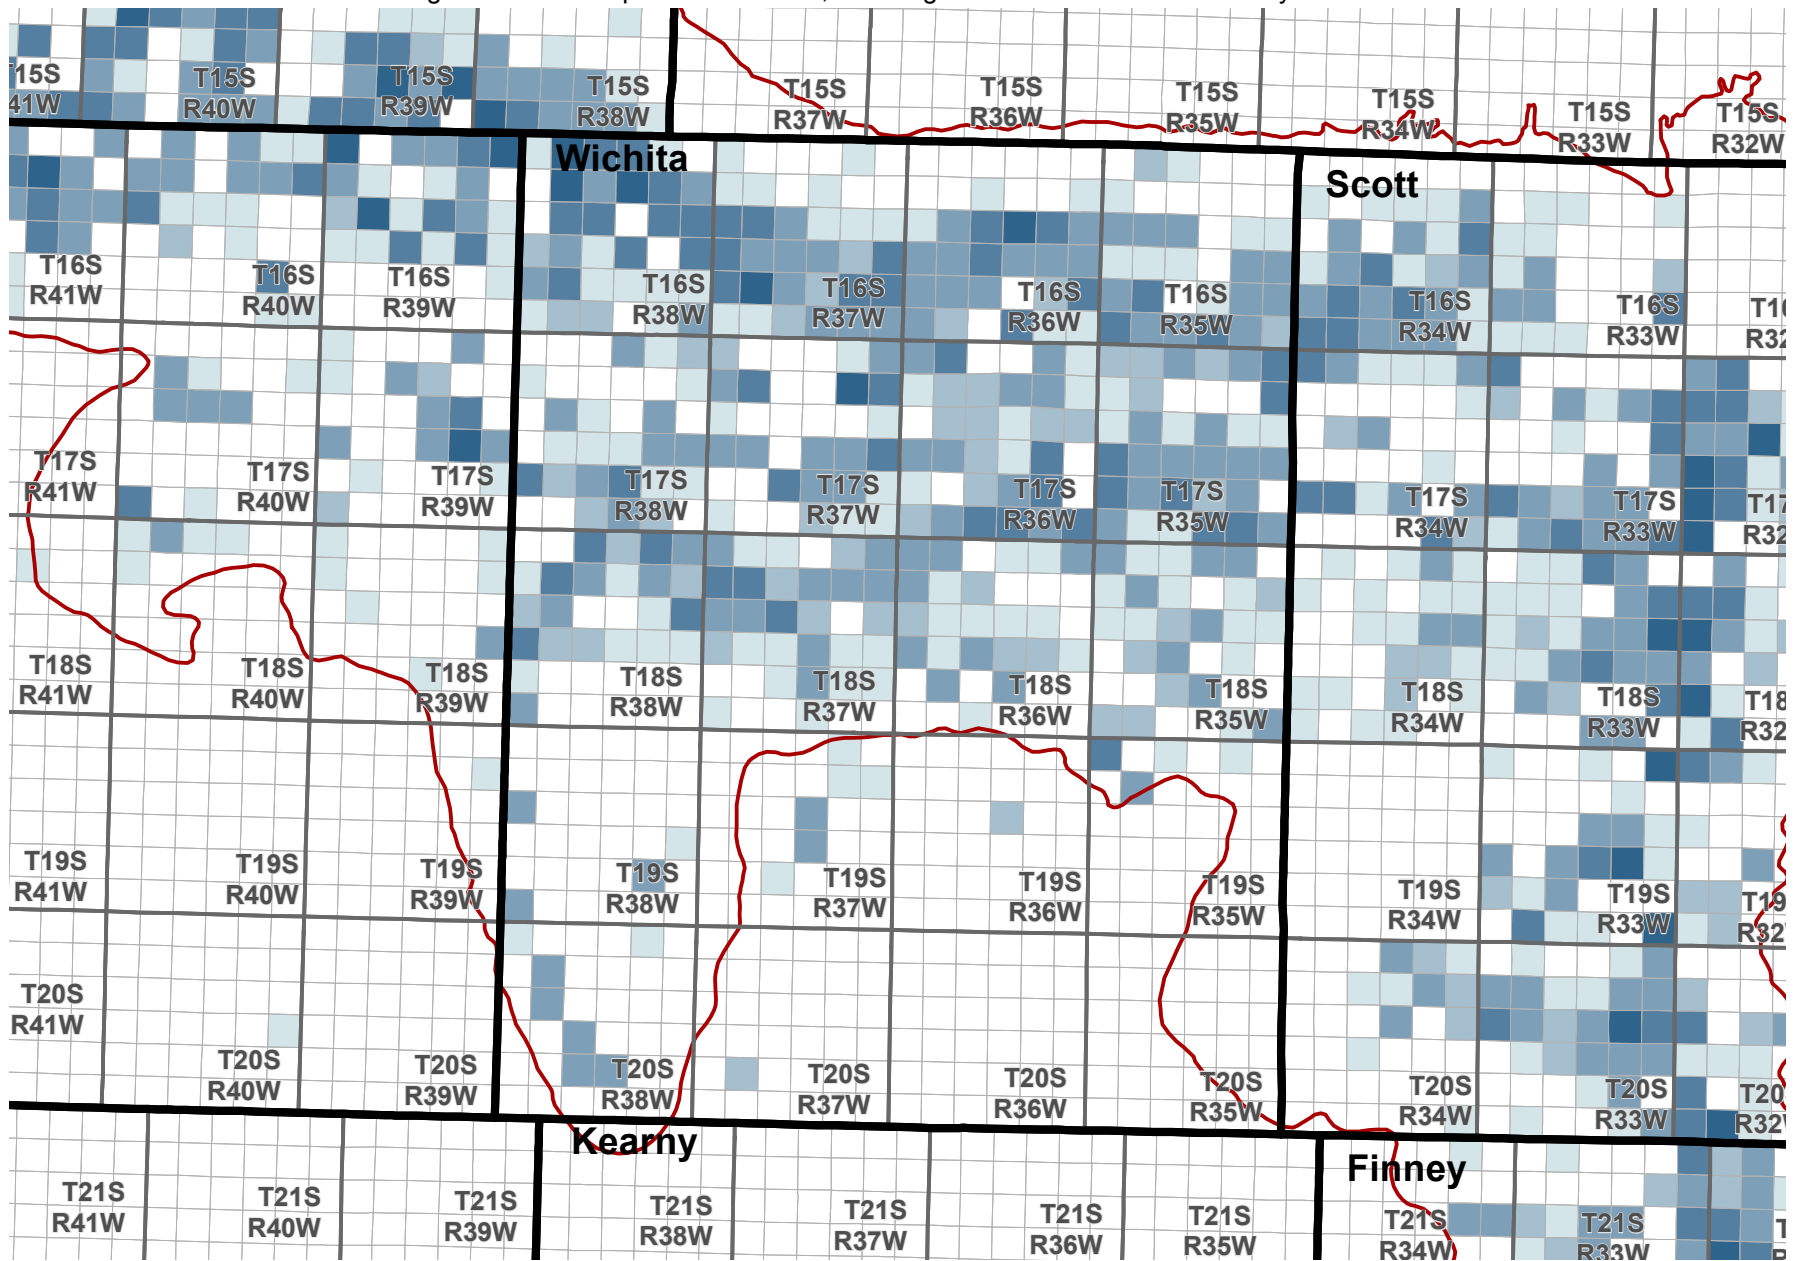

Reported Groundwater Use

Average 2003-2012 reported water use, annual groundwater diversion totals by section

Average reported water use (Acre-Feet)

0 5 10 Miles

Kansas Department of Agriculture
Division of Water Resources
February 16, 2016