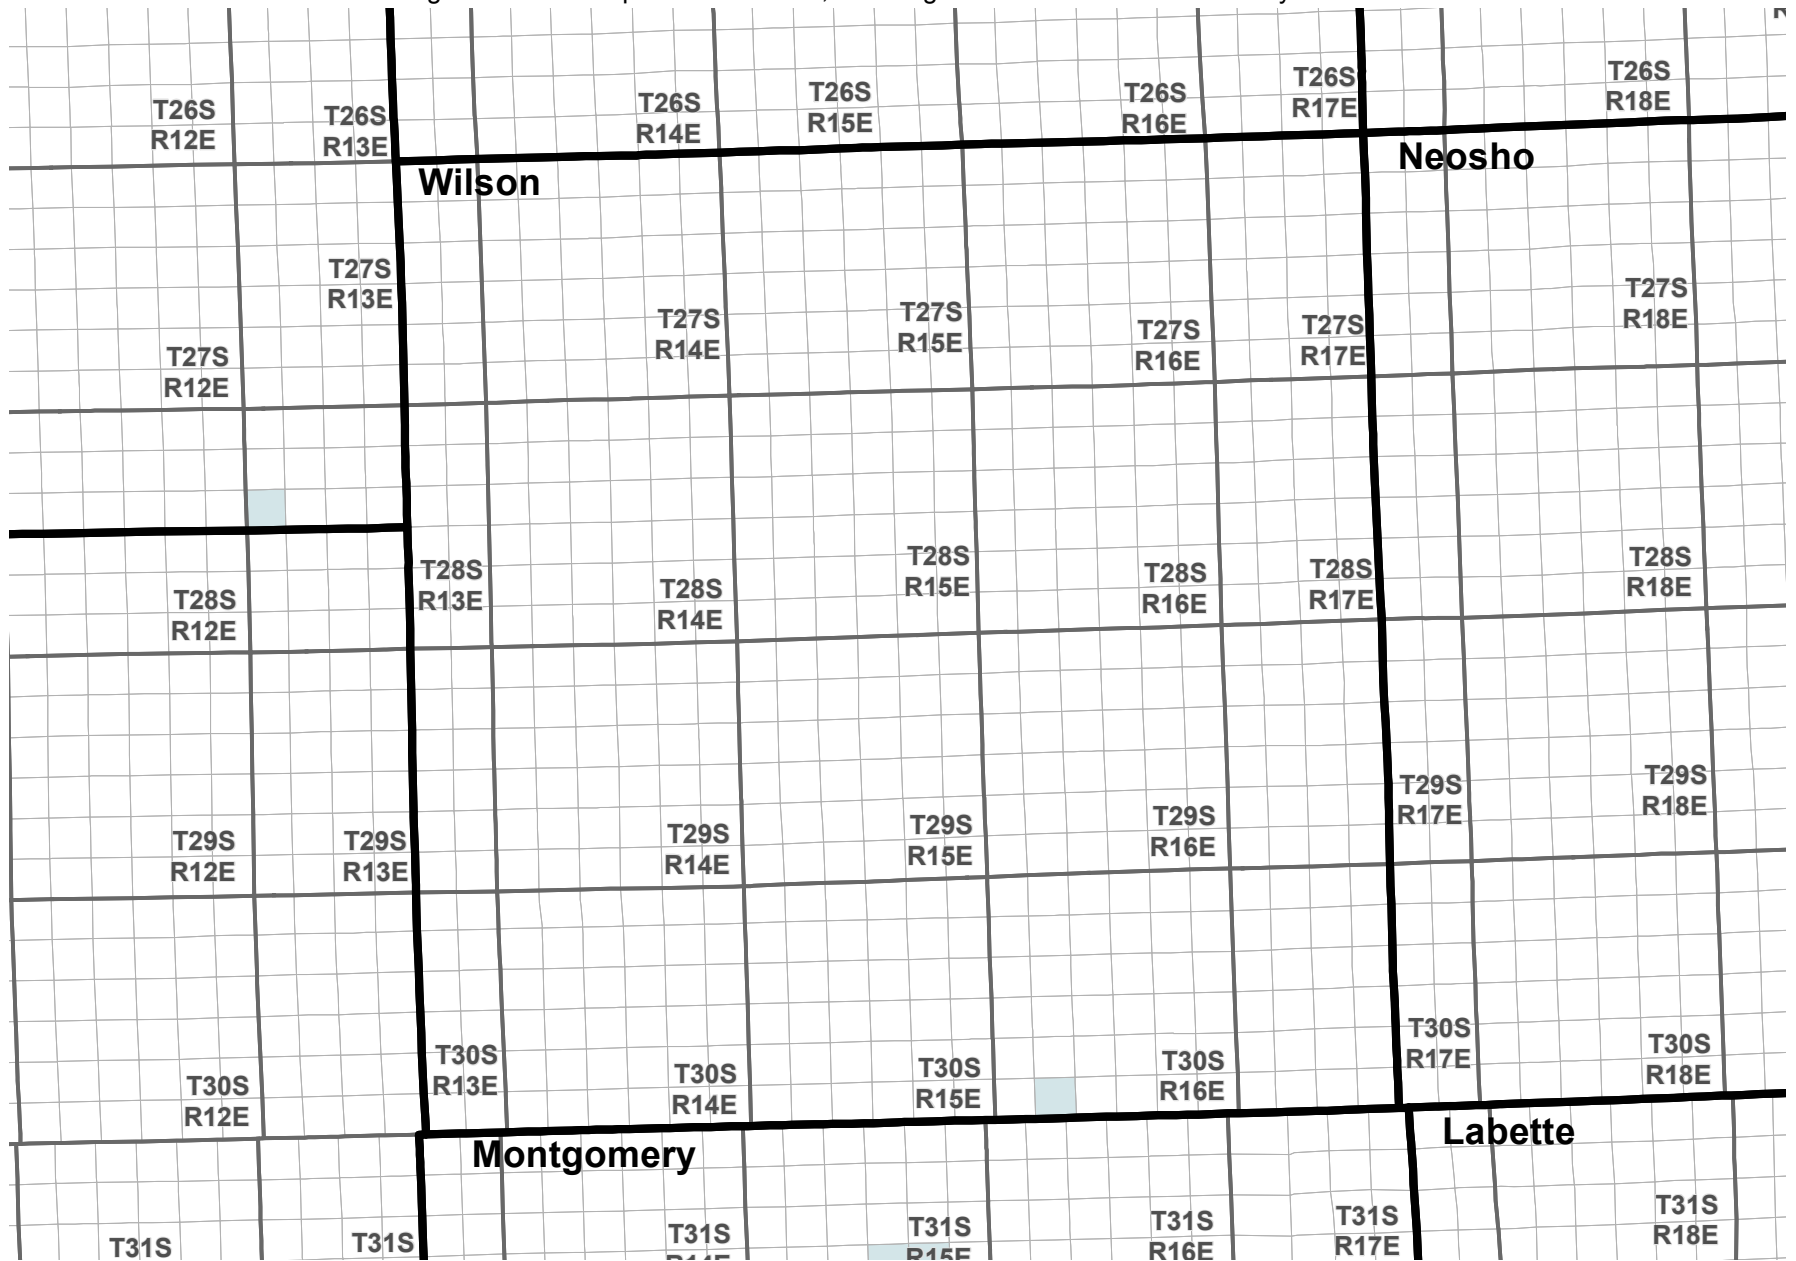

Reported Groundwater Use

Average 2003-2012 reported water use, annual groundwater diversion totals by section

Average reported water use (Acre-Feet)

Kansas Department of Agriculture
Division of Water Resources
February 16, 2016